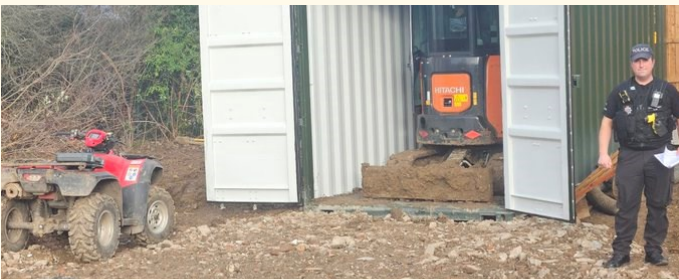

In Rochford £200,00 of stolen plant was found in one location and one male was arrested.

In Brentwood three stolen caravans worth £70,000 were found using our drone.

Following a burglary, a John Deer ride on mower worth £25,000 was recovered after it was hidden in bushes on Canvey Island.