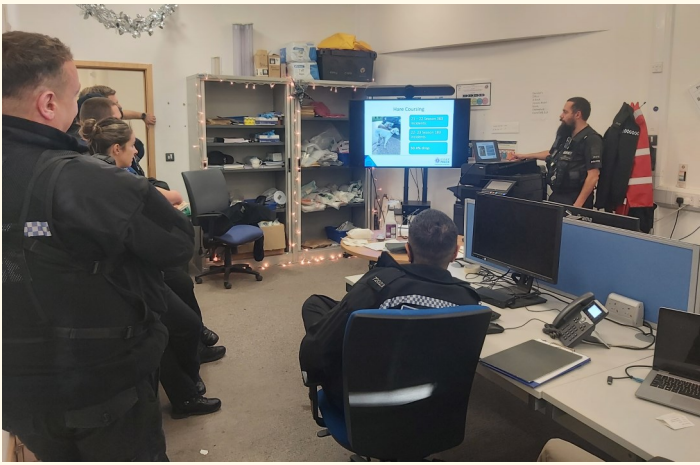

We visited the Christmas Charity Tractor Run at R W Crawfords in Chelmsford where we met the Essex County Fire and Rescue Service Community Officer with their tractor.

The team were kept busy visiting Essex 'Warm Places' hubs across the county. The hubs have been set up to provide warmth, social contact

Raising awareness of the types of crime that are unique to rural settings and equipping local officers with the knowledge to tackle them is part of RET's aim.

Sgt Felton also visited Essex Police Training College to speak to week 11 trainee officers about rural crime. After a presentation on RET's role the class had many very interesting questions.