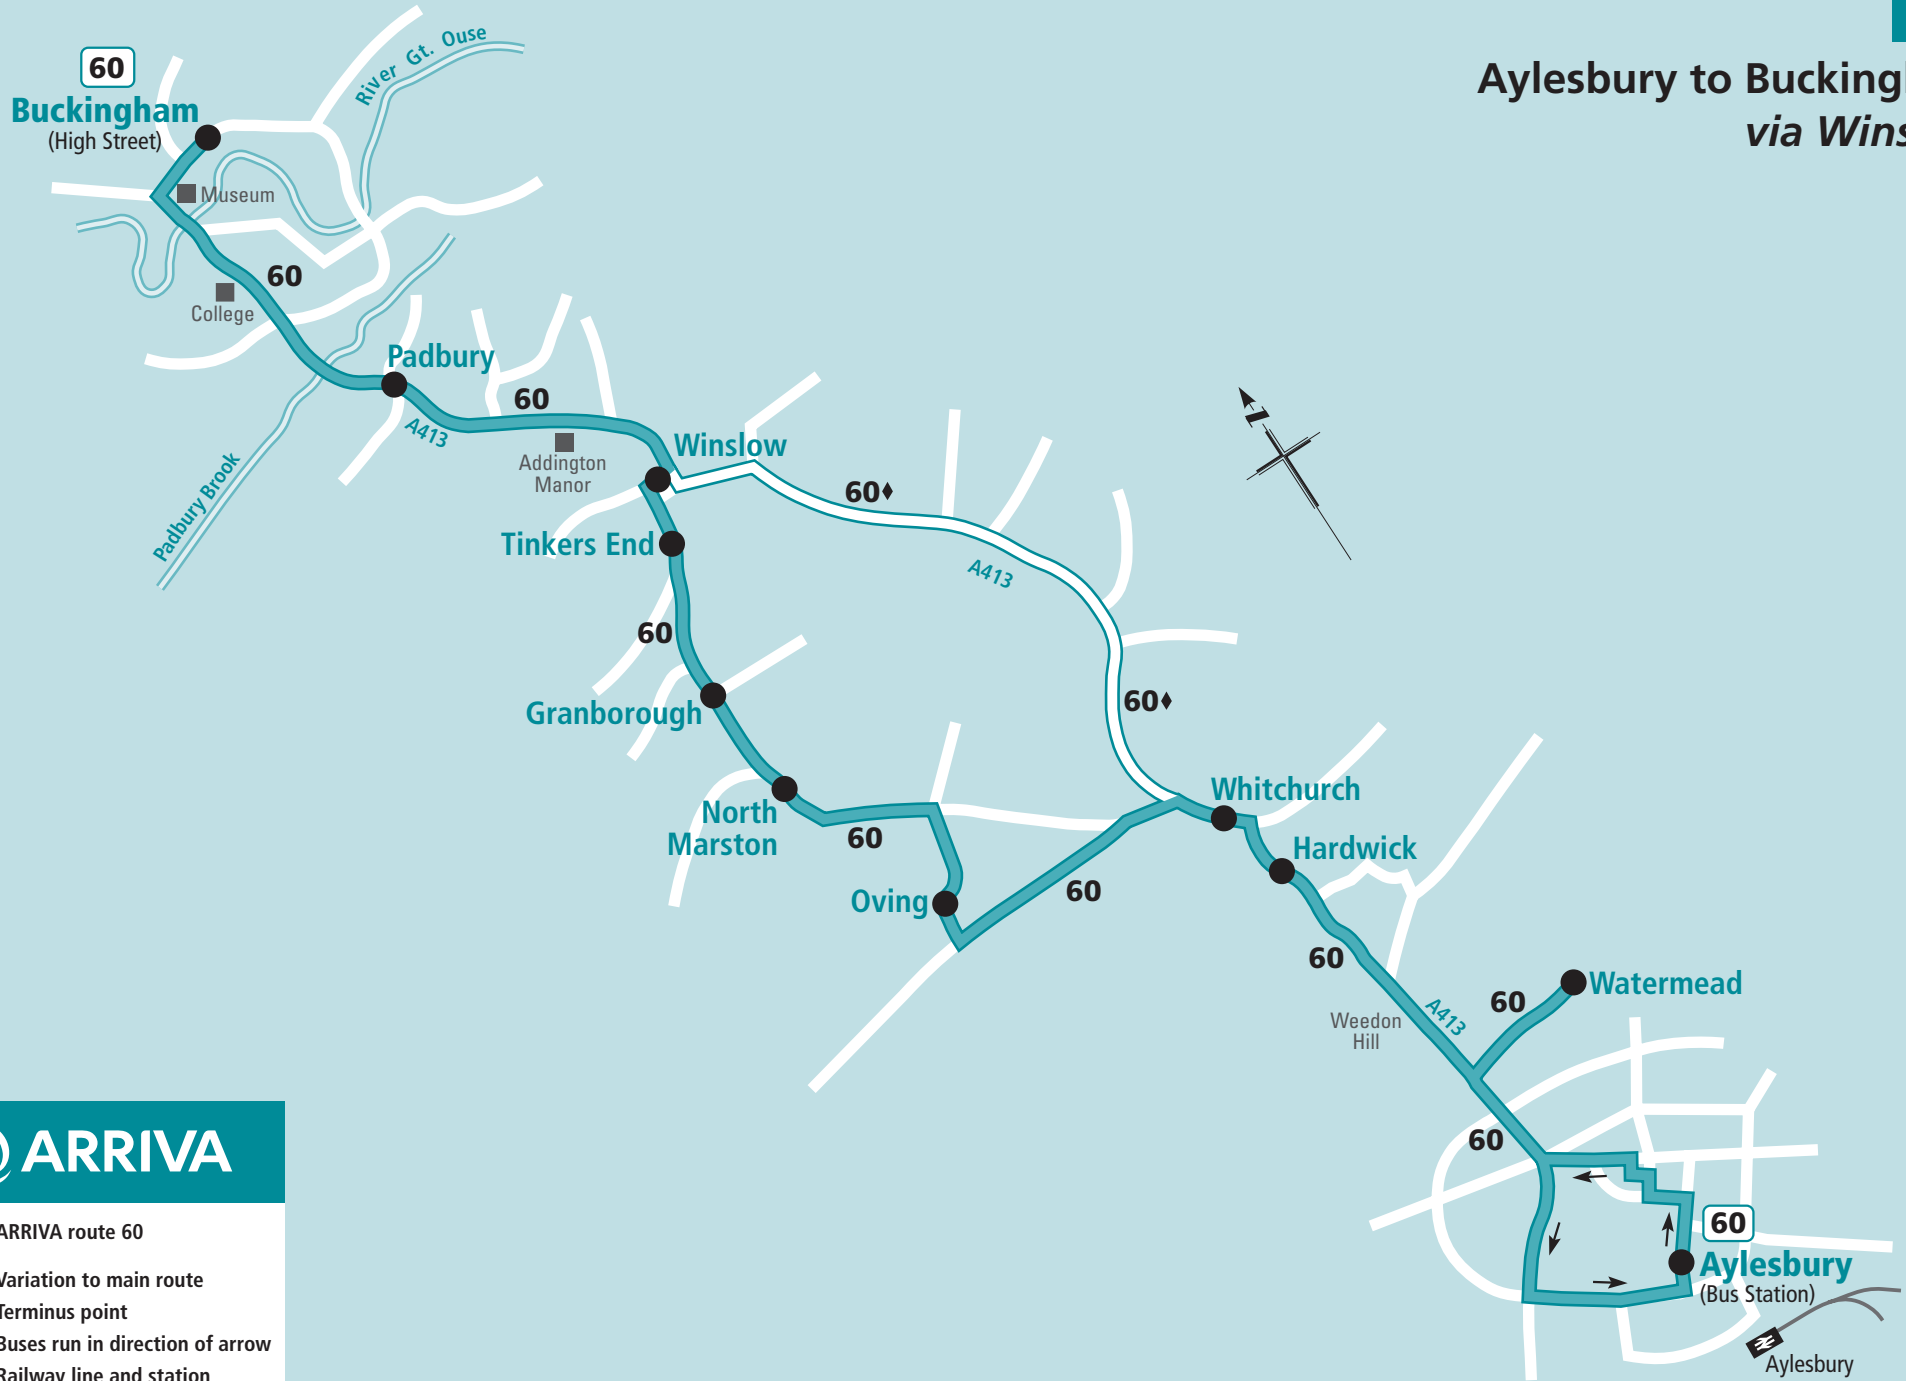

Aylesbury to Buckingham via Winslow

ARRIVA

- ARRIVA route 60
- 60♦ Variation to main route
- Terminus point
- Buses run in direction of arrow
- Railway line and station