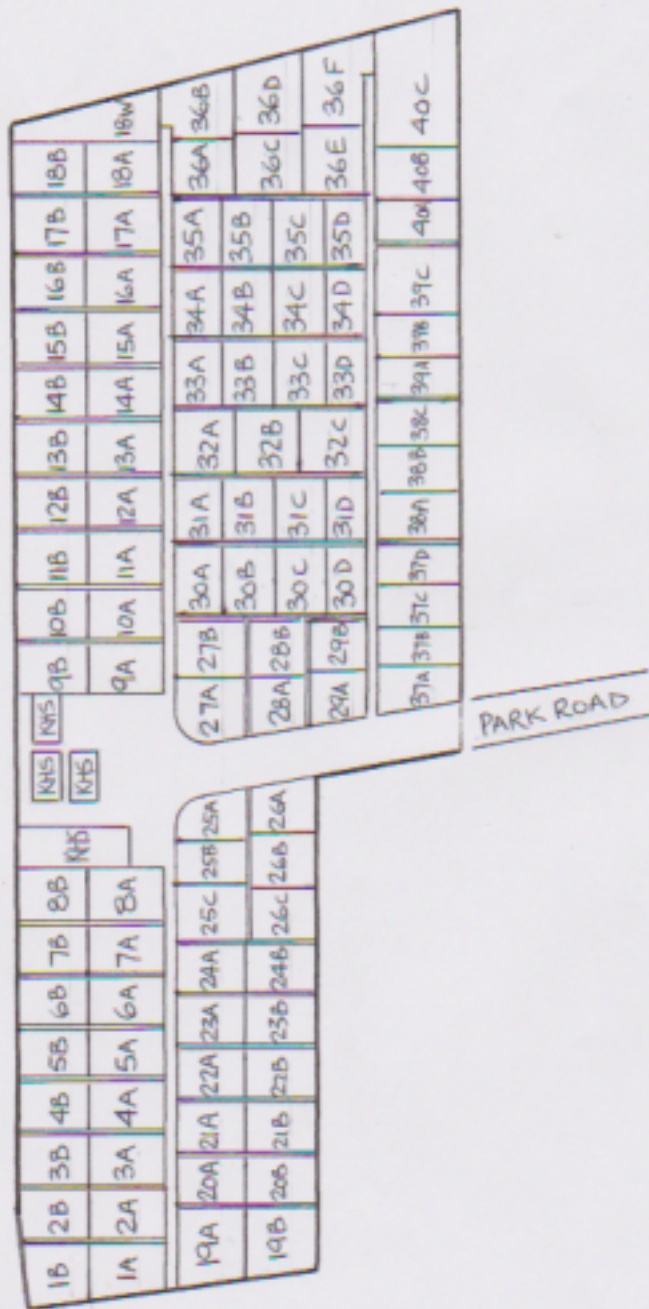

TUDOR ALLOTMENT ASSOCIATION PARK ROAD SITE

PART PLOT LAYOUT

JAT 04.10.2022 DRGN° 003A