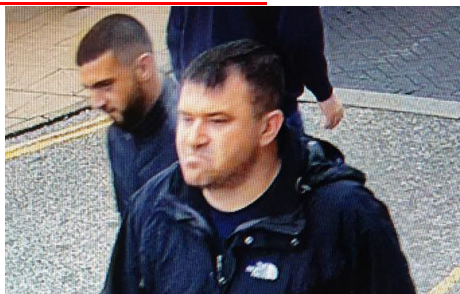

Victim returned home to find a rear window smashed and jewellery and credit cards are missing

OUTBUILDING BURGLARY

BRAINTREE Three Fields Alienor

Between December 6th 00:00hrs and December 7th 11:47hrs.

Suspect unknown gained entry to secure outbuilding by removing the key safe from the wall and using the keys to gain entry. Wrapped Christmas presents and a set of golf clubs were taken.

THEFT FROM PERSONS

DISS Market Place

Tuesday Dec. 10th between 10:30hrs and 11:45hrs.

Suffolk Police are appealing for help to identify two men (see picture) s they would like to speak to them in connection with a theft. The victim was a man in his 90's who had withdrawn a large quantity of cash from a cash machine and a while later realised it had been token.