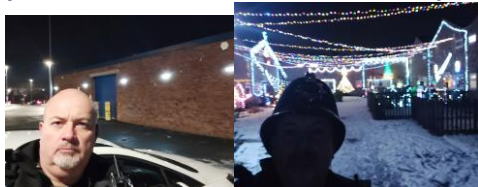

Email: thennewsletter@btinternet.com

ESSEX POLICE TWITTER:

BRAINTREE

Whilst our Essex Roads Policing Team were out on patrol the other night, this vehicle failed to see them in a marked police car and pulled out in front of them. The driver then travelled at 40 mph in a 30 mph limit along The Street, Hatfield Peverel. The driver was stopped and spoken to by the Officers. Despite claiming to be a chauffeur he was driving without insurance and the car was seized.

WITHAM

December 8th 08:43hrs

Patrols with Eastlight Community Officer to check for anti-social behaviour, vehicle checks on Haygreen Road, two children and parents warned due to their child's behaviour around local residents and provided visibility and reassurance in Morrisons car park

December 14th 18:20hrs A very cold foot patrol on Templars Estate but the lights brightened up the dark corners. A concern on Humber Road, another at the train station, an intruder alarm at a local business and a domestic related incident. Busy but enjoyable shift.