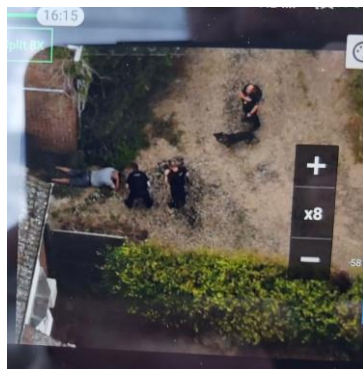

ESSEX POLICE TWITTER:

June 27th 21:08hrs

We lifted our drone in KELVEDON area to assist with suspects who made off in a car from a burglary that occurred in WIVENHOE.

Two arrested after a vehicle pursuit by EPRoadsPolicing and EPDogs and a third located by a dog handler with assistance from OSG drone

WOULD YOU LIKE TO VOLUNTEER TO WORK WITH ESSEX POLICE AS AN ACTIVE CITIZEN TO HELP REDUCE CRIME IN BRAINTREE DISTRICT ? ESSEX POLICE ARE RECRUITING NOW IF SO PLEASE SEND YOUR FULL NAME, POSTAL ADDRESS TELEPHONE NUMBER & EMAIL ADDRESS TO active.citizen@essex.police.uk Or contact PC James Draper Braintree Community Safety & Engagement Officer Mobile 079809 17130