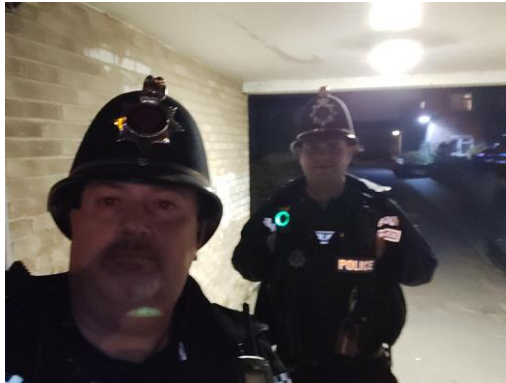

Suspect unknown removed a black electric bicycle valued at £1,800

FOR THOSE WHO LIVE IN ESSEX AND WOULD LIKE TO VOLUNTEER TO WORK WITH ESSEX POLICE TO REDUCE CRIME PLEASE SEND YOUR FULL DETAILS AND EMAIL ADDRESS TO active.citizen@essex.police.uk

ESSEX POLICE TWITTER: WITHAM

April 13th 22:54hrs

Tonight I joined Witham Town Team Officers PC Southgate and PC Goring to carry out reassurance and visibility patrols.

We conducted foot patrols from Lawrence Avenue to the town and return, three E-scooter riders seen , two warned and one for another day!