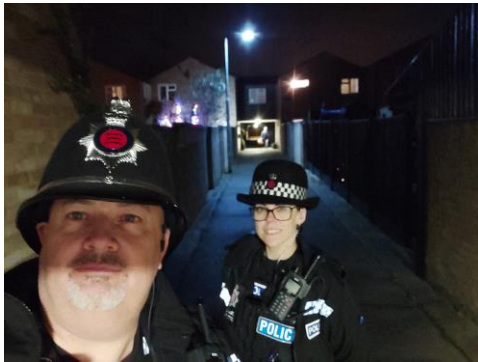

BRAINTREE DISTRICT NEIGHBOURHOOD WATCH

Affiliated to Essex County Neighbourhood Watch Association which is a registered Charity No: 1168988

THE WEEKLY NEIGHBOURHOOD WATCH NEWSLETTER TWO PAGE ISSUE

TUESDAY 12th APRIL 2022 Number: 634 Email: thennewsletter@btinternet.com

ESSEX POLICE TWITTER: WITHAM

Friday 8th April 08:28hrs

We continued our patrols around Forest Road and The Templars estate following new information on potential drug related activity. Please continue to report on 101 or anonymously through Crimestoppers so we can act.