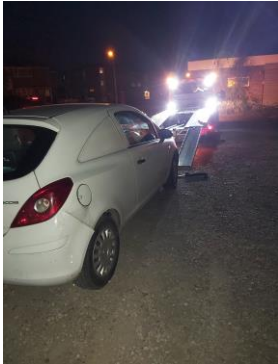

BRAINTREE DISTRICT NEIGHBOURHOOD WATCH

Affiliated to Essex County Neighbourhood Watch Association which is a registered Charity No: 1168988

THE WEEKLY NEIGHBOURHOOD WATCH NEWSLETTER TWO PAGE ISSUE

TUESDAY 29th MARCH 2022 Number: 632 Email: thenwnewsletter@btinternet.com

ESSEX POLICE : WITHAM

Monday 21st March 23:01 hrs

I waved this vehicle down due to excess speed..next second the car roars off down a dirt track. A Police car was in hot pursuit , who had been trailing the vehicle, ends in a decamp . Car seized and driver will be hearing from us. Thanks to EP Road Policing Team for your help.