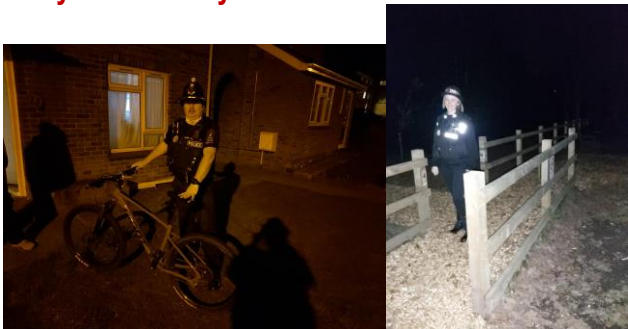

WITHAM TWITTER

Friday 28th January 10:16hrs.

Returned a recovered bicycle to the owner.
ASB patrols in Hatfield Peverel and Witham
Disruption of E-scooters, car stopped for obscured number plate and a moped rider unfit through drink. Grateful assistance by PC Rosie Finnis.

WOULD YOU LIKE TO HAVE A CHAT?

If anyone would like to discuss any Neighbourhood Watch matters please either send an email to this newsletter or telephone 01787 278007 .

We could in fact have a one to one Zoom meeting?
Clive Stewart, Chairman Braintree District NW.

BRAINTREE DISTRICT NW CO-ORDINATOR COMMENTS.

There were 32 reported crimes last week and this newsletter is a summary of the crime report from Essex Police.

This newsletter is distributed to:-

Acton, Alphamstone, Ashen, Belchamp St. Paul, Belchamp Otten, Belchamp Walter, Bocking, Borley, Bradwell , Braintree Town areas, Bulmer, Bures, Burtons Green, Castle Hedingham, Chelmsford , Clare, Coggeshall, Colchester, Colne Engaine, Cornish Hall End, Crossing, Earls Colne, Fairstead , Feering, Finchingfield, Foxearth, Gestingthorpe, Gosfield, Great Bardfield , Great Henny, Great Maplestead, Great Notley, Great Yeldham, Great Waldingfield, Greenstead Green, Halstead, Hatfield Peverel , Haverhill, Hundon, Kelvedon, Lamarsh, Little Baddow, Liston, Little Henny, Little Yeldham, Little Maplestead, Long Melford, Middleton, Ovington, Panfield, Pattiswick, Pebmarsh, Pentlow, Radwinter, Rayne, Rivenhall, Shalford, Sible Hedingham, Silver End, Stambourne, Stisted, Stoke by Clare, Sturmer, Sudbury, Terling, Tilbury Juxta Clare, Toppesfield, Twinstead, Wethersfield, White Ash Green, White Colne, Wickham St. Pauls, and Witham.

FOR THOSE WHO LIVE IN ESSEX AND WOULD LIKE TO VOLUNTEER TO WORK WITH ESSEX POLICE TO REDUCE CRIME PLEASE SEND YOUR FULL DETAILS AND EMAIL ADDRESS TO active.citizen@essex.police.uk