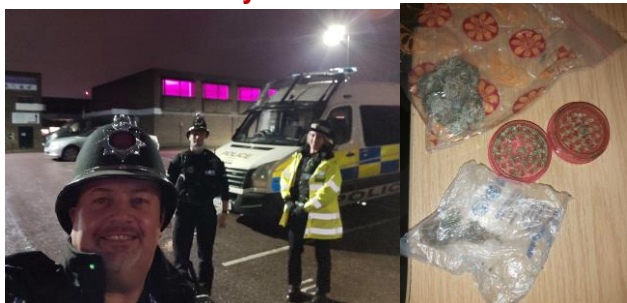

ESSEX POLICE TWITTER: WITHAM

Saturday Dec 18th 00:05hrs

Patrols began with an ASB report which led to drugs seized following a tip off.

First on scene at a burglary to preserve evidence. Foot patrols in the town centre visiting a number of pubs & bars providing reassurance & visibility.