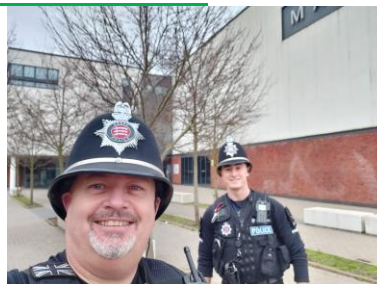

BRAINTREE DISTRICT NEIGHBOURHOOD WATCH

Affiliated to Essex County Neighbourhood Watch Association which is a registered Charity No: 1168988

THE WEEKLY NEIGHBOURHOOD WATCH NEWSLETTER TWO PAGE ISSUE

TUESDAY 14TH DECEMBER 2021 Number: 617

Email: thenwnewsletter@btinternet.com

THEFTS FROM MOTOR VEHICLES

BRAINTREE

Rayne Road

December 4th 18:00hrs. Suspect unknown gained access to a silver Ford Transit by drilling the side door and removed power tools valued at £1,120

Valley Road

December 6th 18:10hrs. Suspect unknown gained entry to a Ford Transit van and stole tools

HALSTEAD

Spansey Court

December 8th 19:00hrs Suspect gained entry to a black Ford Transit Connect and stole a laser level and box of Makita tools.

Trinity Court

December 9th 01:00hrs Suspect unknown broke into a white Ford Connect van and stole power tools

WITHAM Avenue Road

December 9th 12:30hrs Suspect unknown removed a black Stanley tool box from the truck end of a green Vauxhall Brava

WITHAM POLICE TWITTER

Supporting high visibility in WITHAM Town Centre for Christmas shoppers, stall holders and local business. Footpatrols in the town park , Silver walk. Crime prevention at Matlings Academy . Patrols in Hatfield Road Estate , Greenfields and industrial areas.

BRAINTREE POLICE TWITTER: PC JED RAVEN

Essex Police are looking for witnesses to sett entrances being blocked in STAMBOURNE and RIDGEWELL . A number of entrances wre blocked on Tuesday 7th December.

Any information telephone Essex Police 101 or Do it Online quoting refernxe 42/285877/21