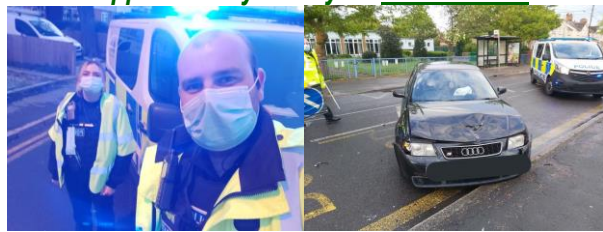

ESSEX POLICE TWITTER (1)

WITHAM Wednesday 19th May .

Witham CSC Officers assisted in a road traffic collision on Cressing Road after an occupant had fled the scene. They followed on high visibility patrols. During the patrols they disrupted potential drug activities near Highfields Road.

THEFT FROM PERSON

GREAT NOTLEY The Square Notley Green

May 12th between 16:35hrs and 16:41hrs.

Suspects unknown distracted the victim and one of them stole victim's purse from the passenger seat of her vehicle which contained bank cards and £80 cash

BURGLARY OF BUSINESS PREMISES

HATFIELD PEVEREL Main Road

Between May 18th 17:57hrs and May 20th 12:41hrs.

Suspect unknown broke into an office and stole a Lenova all-in computer and items of Hi Vis clothing.

SHED BURGLARY

HATFIELD PEVEREL Main Road

Between May 17th 00:00hrs and May 18th 00:00hrs.

Suspect broke into a shed and removed tools and two pedal cycles from the garden and gained entry to a camper van but nothing stolen from it.

THEFT FROM GARAGES

HATFIELD PEVEREL Main Road

May 18th between 15:48hrs and 16:45hrs.

Suspect unknown gained entry to a garage & stole items.

PANFIELD Piccotts Lane

Between May 20th 23:00hrs and May 21st 09:10hrs.

Suspect unknown broke into a garage and stole multiple tools and food from a freezer valued at £5/6,000.

BRAINTREE Courtauld Road

May 20th between 15:30hrs and 16:03hrs.

Suspect unknown pulled up in a van, walked up the victim's drive way and into an **INSECURE** garage and removed a Bosch V5 019, large silver vehicles batteries and then made off in the van.

ANTI SOCIAL BEHAVIOUR

SILVER END Broadway

Between May 17th 16:09hrs and May 19th 17:30hrs.

Suspects unknown broke the outside key safe and used the key to gain access to a building where they had ridden their bikes and scooters in reception area - nothing stolen.

ATTEMPTED STABLE BURGLARY

HALSTEAD Church Road

May 18th 02:50hrs.

Suspect unknown broke the bolts to the victim's stable where expensive gardening equipment was kept but nothing was taken after an alarm was activated.

FOR THOSE WHO LIVE IN ESSEX AND WOULD LIKE TO VOLUNTEER TO WORK WITH ESSEX POLICE TO REDUCE CRIME PLEASE SEND YOUR FULL DETAILS AND EMAIL ADDRESS TO active.citizen@essex.police.uk