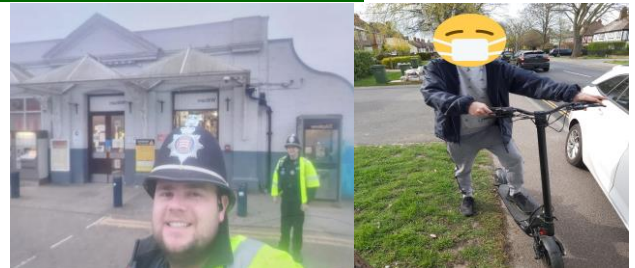

Any information contact Suffolk Police Tel:101 or Do it Online quoting reference 37/17282/21

ESSEX POLICE TWITTER

Witham CSC and Asst.Sgt Mabey arrived by train for visibility patrols .Warning given for an electric scooter , good engagement with members of the public in the local park ,River Walkk & Maldon Road. After foot patrol on Hatfield Road we attended an incident with an ambulance.