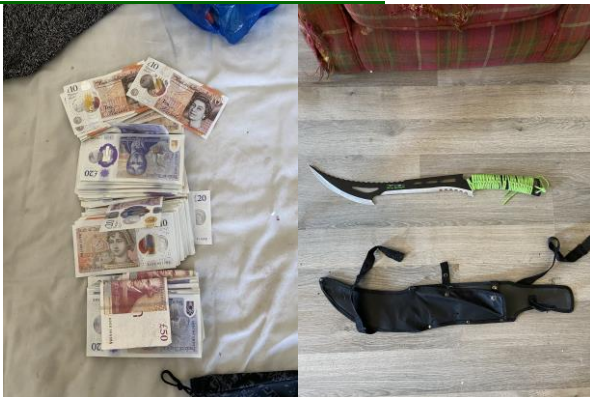

THEFT OF LEAD

THREE COLNES Tapestry Court

April 4th 00:00hrs.

Suspect unknown stole lead from the roof.

THEFT OF SCOOTERS

WITHAM Rachael Gardens

April 7th 15:50hrs.

Suspect unidentified walked onto victim's drive and stole her son's three scooters.

GARAGE BURGLARY

THREE FIELDS

April 3rd 00:10hrs

Suspect unidentified gained entry to a garage via a rear window and removed tools and food items.

SUFFOLK POLICE TWITTER

Wednesday 7th April

Haverhill Police " Male arrested for possession with intent to sell and money laundering with one kg of cannabis and £5,000 cash seized also a number of weapons located".