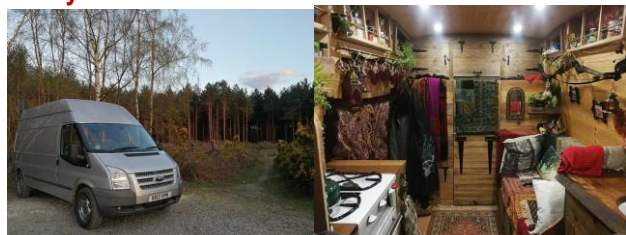

ESSEX POLICE TWITTER

THEFT OF MOTOR VEHICLE

SAFFRON WALDEN Great Chesterford

Friday 11th December

Victim reported the theft of his transit van and said "My van was stolen last night .I literally have my life in there. It has a mountain sticker on the side but my home inside.

It may be in the local area so please any information call Essex Police Tel 101 or DO IT ONLINE quoting reference 43/203029/20

NEWSLETTER EDITORS'S COMMENTS:-

This week another two people were added to the distribution list and another Neighbourhood Watch Group created in Braintree District.

Please note that this newsletter is a summary of crime incidents in Braintree District and also information from Suffolk/Norfolk/Essex Police including Twitter and other social media. apps and the newsletter is distributed to:- Acton, Althamstone, Ashen, Belchamp St. Paul, Belchamp Walter, Bocking, Borley, Bradwell , Braintree Town areas, Bulmer, Bures, Burtens Green, Castle Hedingham, Chelmsford , Clare, Coggeshall, Colchester, Colne Engaine, Cornish Hall End, Cressing, Earls Colne, Fairstead , Feering, Finchingfield, Foxearth, Gestingthorpe, Gosfield, Great Bardfield , Great Henny, Great Maplestead, Great Notley, Great Saling, Great Yeldham, Great Waldingfield, Greenstead Green, Halstead, Hatfield Peverel , Hitcham, Kelvedon, Lamarsh, Leigh-on-Sea, Little Baddow, Liston, Little Henny, Little Yeldham, Little Maplestead, Long Melford, Middleton, Ovington, Panfield, Pattiswick, Pebmarsh, Pentlow, Radwinter, Rayne, Rivenhall, Shalford, Sible Hedingham, Silver End, Stambourne, Stisted, Stoke by Clare, Southend, Sturmer, Sudbury, Terling, Tilbury Juxta Clare, Toppesfield, Twinstead, Wethersfield, White Ash Green, White Colne, Wickham St. Pauls, Witham

FOR THOSE WHO LIVE IN ESSEX AND WOULD LIKE TO VOLUNTEER TO WORK WITH ESSEX POLICE TO REDUCE CRIME PLEASE SEND YOUR FULL DETAILS AND EMAIL ADDRESS TO active.citizen@essex.pnn.police.uk