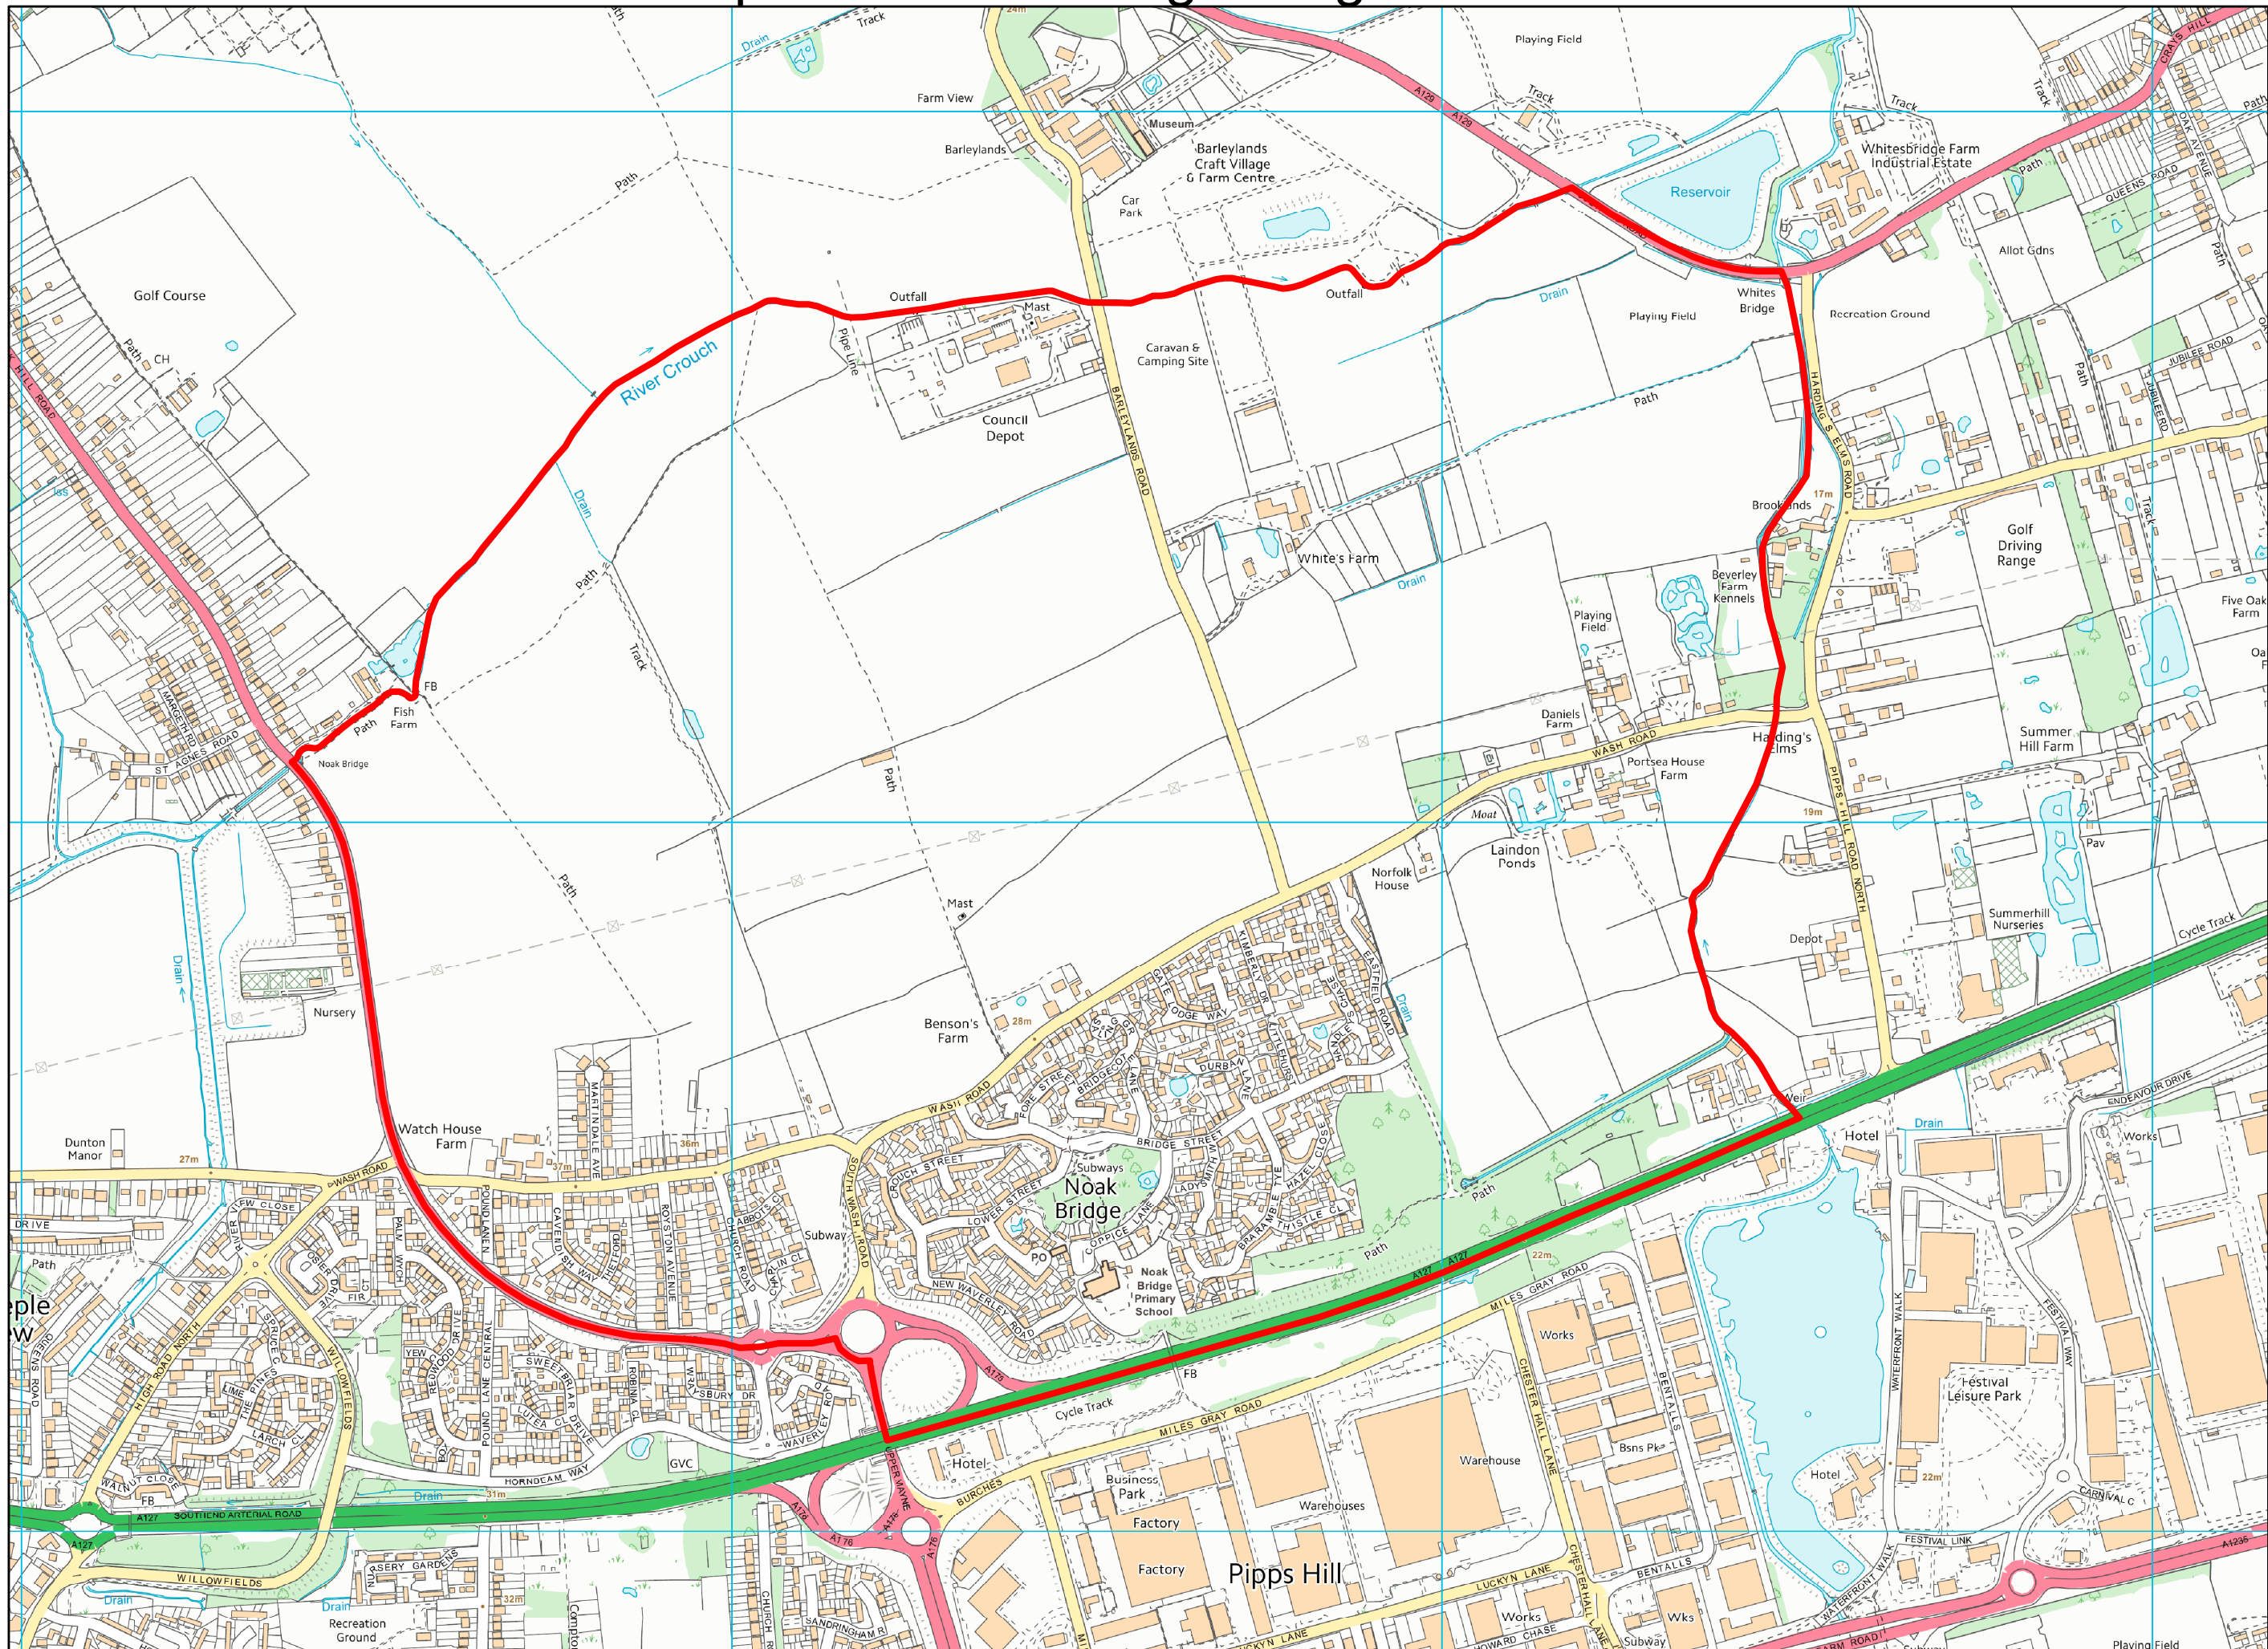

# Proposed Noak Bridge Neighbourhood Area

### Legend

- Proposed Noak Bridge Neighbourhood Area

1:8,544

This map contains data licensed from Ordnance Survey with the permission of the Controller of Her Majesty's Stationery Office (C) Crown Copyright and database rights 2018 Ordnance Survey 100018871. All rights reserved.