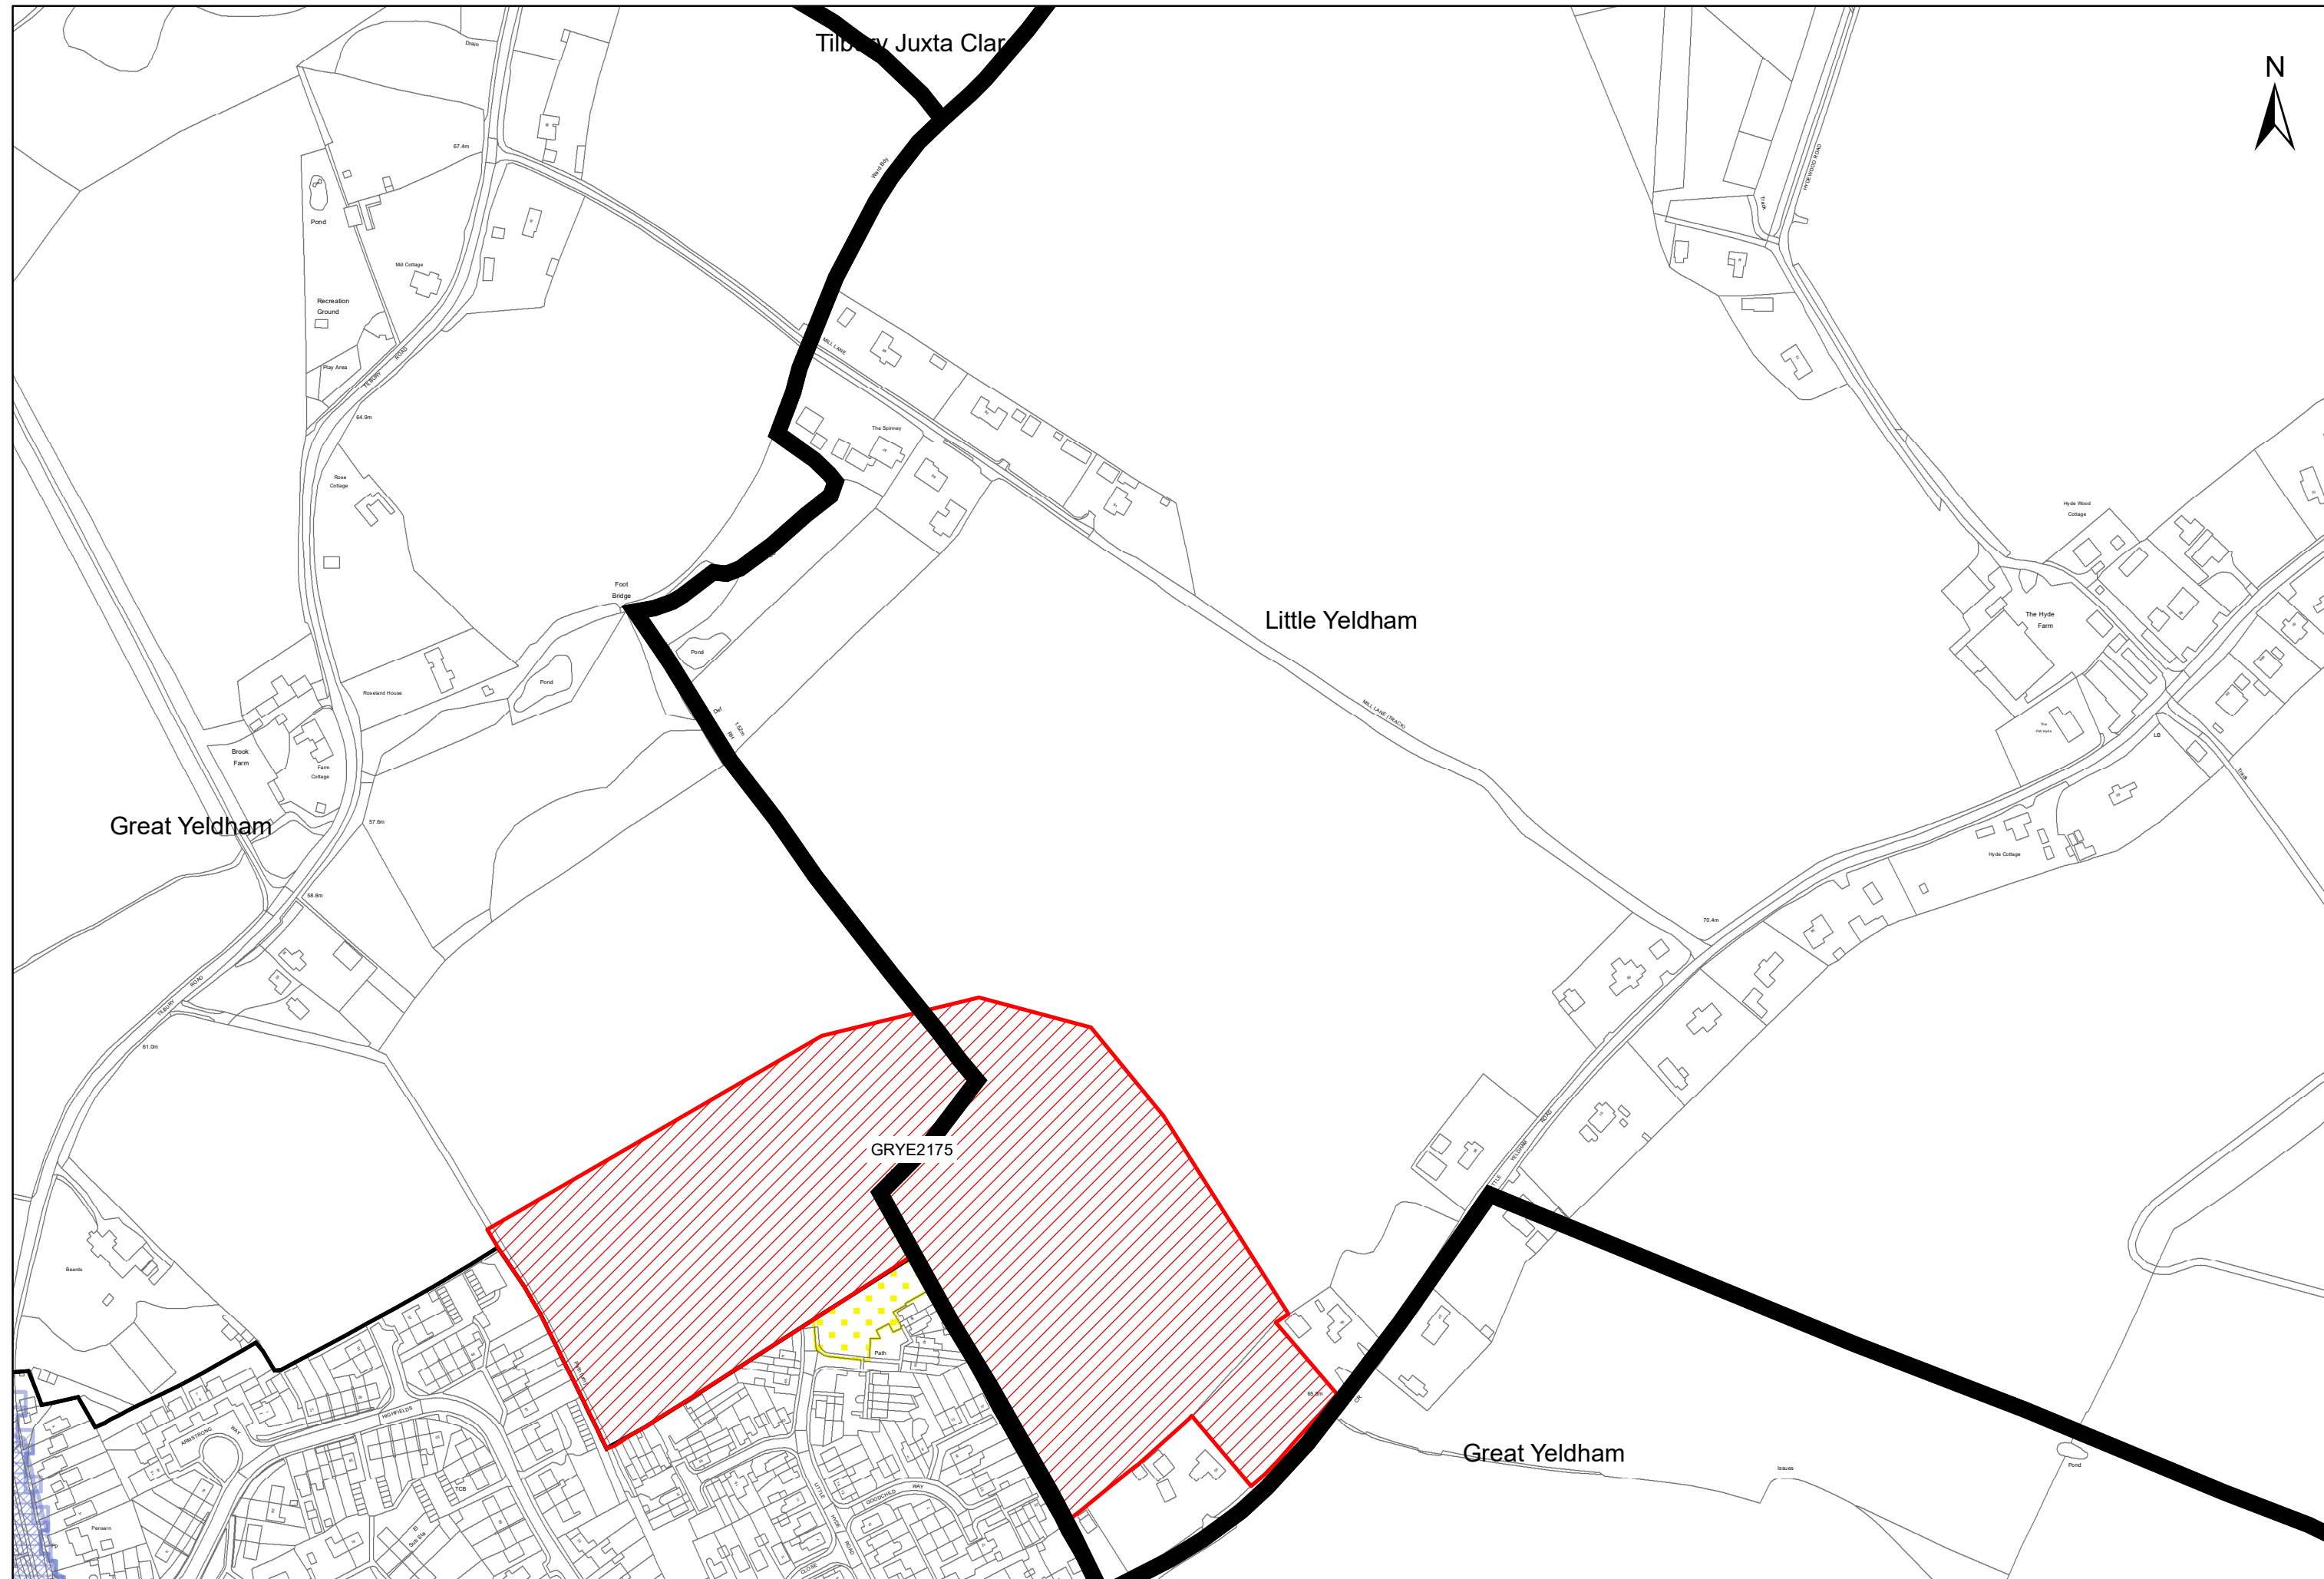

Call For Sites - Little Yeldham

0 0.03 0.06 0.12 0.18 0.24 Miles

"Reproduced from the Ordnance Survey mapping with the permission of the Controller of his Majesty's Stationery Office © Crown Copyright. Unauthorised reproduction infringes Crown Copyright and may lead to prosecutions or civil proceedings." Braintree District Council O/S Licence No. LA 100018490. 2024