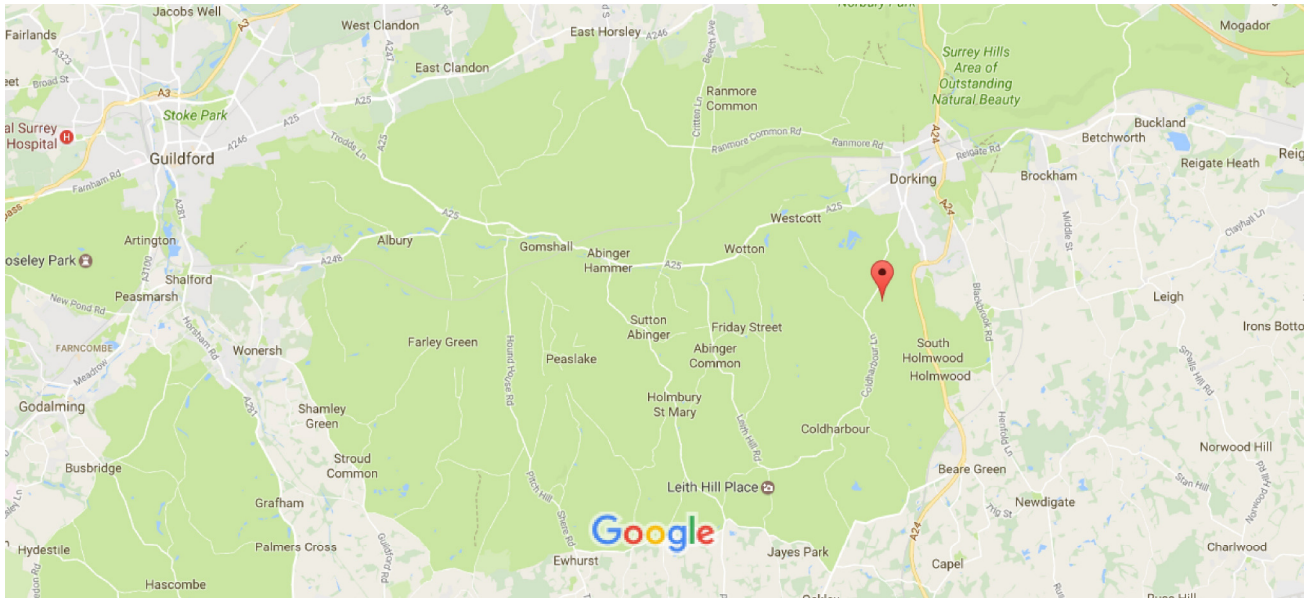

Google Maps Coldharbour Ln

Map data ©2017 Google 2 km

Coldharbour Ln

Dorking
RH4 3JW