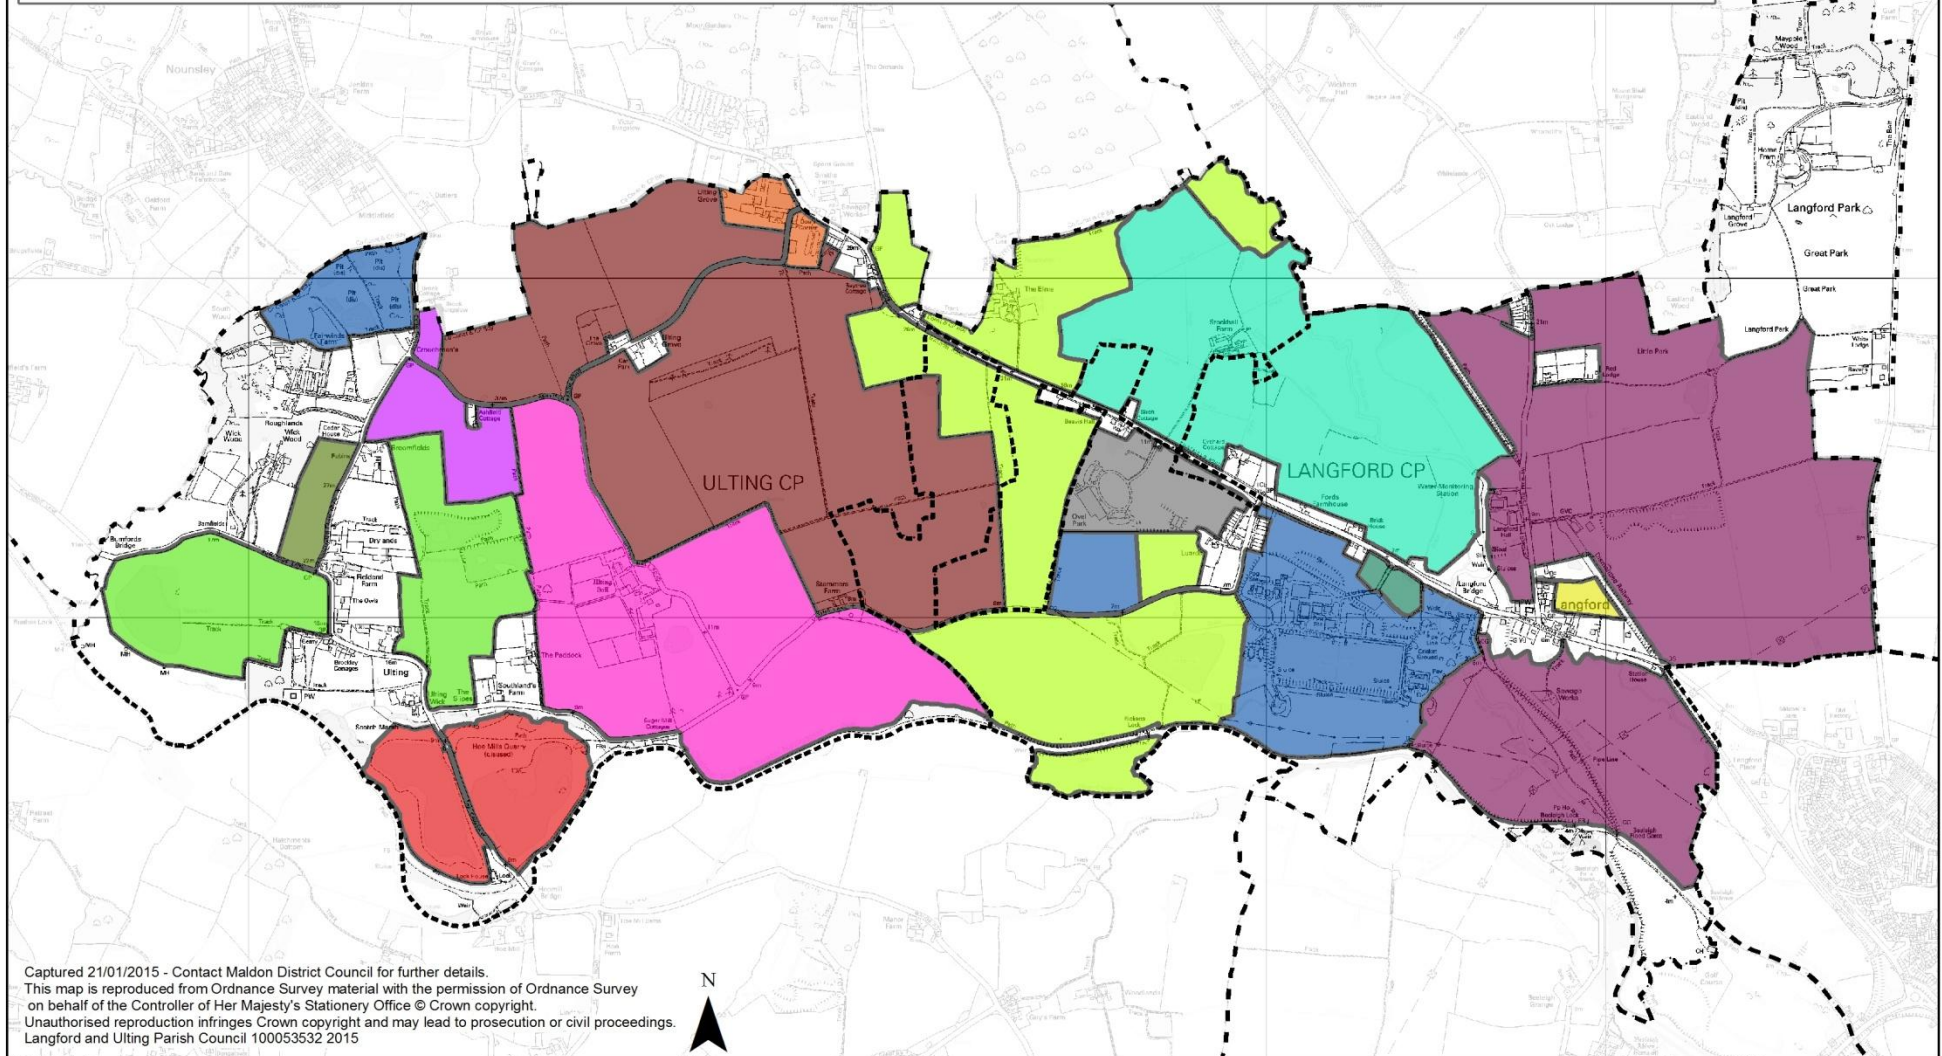

EB013 - Landowner Map

Langford & Ulting - Landowners

Land Owners

	Blunt Trust		Claydon IP Trust		Essex & Suffolk Water		Sunbury Developments		Ulting Hall
	CML		Doe's Farm		John Upson		Rawlinson		Watson Farms
	Carter & Ward		Ernest Doe & Sons Ltd		Lord Byron		The Elms		Parish Boundaries

Captured 21/01/2015 - Contact Maldon District Council for further details.
 This map is reproduced from Ordnance Survey material with the permission of Ordnance Survey on behalf of the Controller of Her Majesty's Stationery Office © Crown copyright.
 Unauthorised reproduction infringes Crown copyright and may lead to prosecution or civil proceedings.
 Langford and Ulting Parish Council 100053532 2015