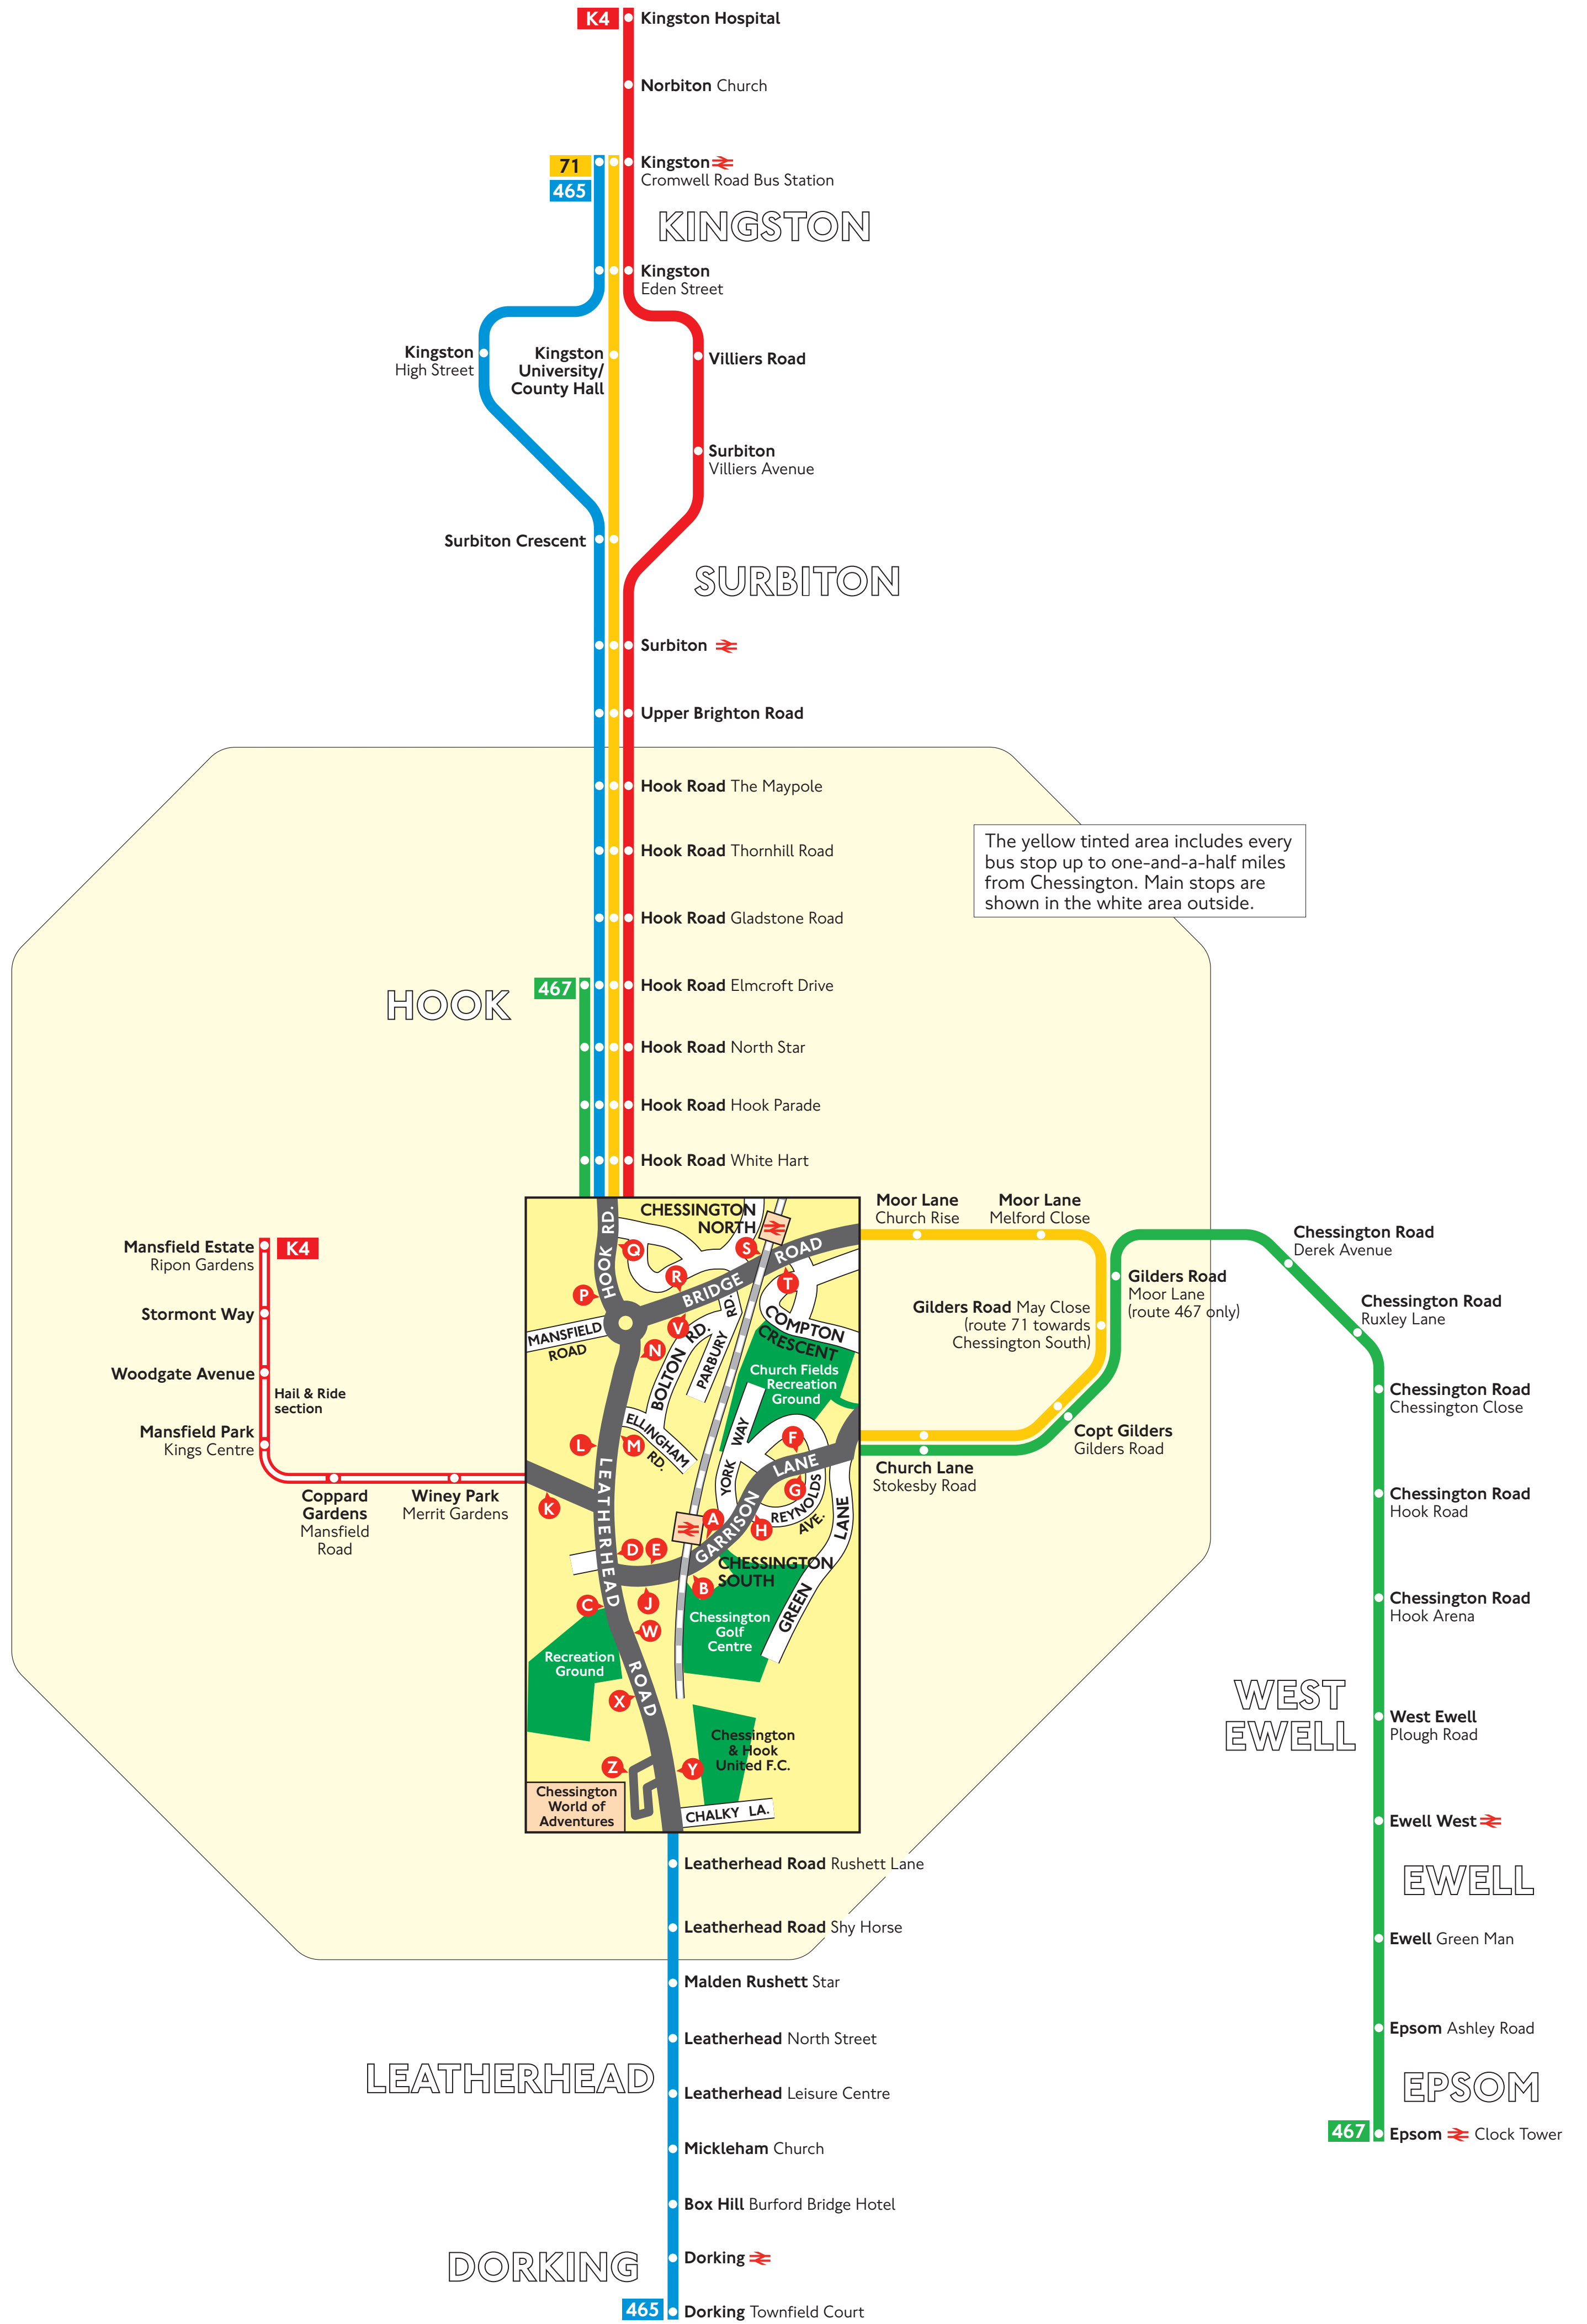

Destination	Bus routes	Bus stops
K		
Kingston ⇌ Cromwell Road Bus Station and Eden Street	71 465 K4 *	A C E F P T V X Z C L P X Z L P
Kingston High Street	465	C L P X Z
Kingston Hospital	K4 *	L P
Kingston University	71 465	A C E F P T V X Z C L P X Z
L		
Leatherhead	465	D M N O W Y
Leatherhead Road Rushett Lane and Shy Horse	465	D M N O W Y
M		
Malden Rushett Star	465	D M N O W Y

Destination	Bus routes	Bus stops
N		
Mansfield Estate Ripon Gardens	K4 *	K M N O
Mansfield Park Kings Centre	K4 *	K M N O
Mickleham Church	465	D M N O W Y
Moor Lane	71	A C E F O R S X Z
S		
Stormont Way	K4 *	K M N O
Surbiton ⇌	71 465 K4 *	A C E F P T V X Z C L P X Z L P
Surbiton Villiers Avenue	K4 *	L P

© copyright Transport for London
Information correct from 30 June 2007

Destination	Bus routes	Bus stops
U		
Surbiton Crescent	71 465	A C E F P T V X Z C L P X Z
V		
Upper Brighton Road	71 465 K4 *	A C E F P T V X Z C L P X Z L P
W		
Villiers Road	K4 *	L P
W		
West Ewell	467 +	A D E F M N O
Winey Park Merrit Gardens	K4 *	K M N O
Woodgate Avenue	K4 *	K M N O

Chessington DR (KIN) TFL11230.06.07(F)

The yellow tinted area includes every bus stop up to one-and-a-half miles from Chessington. Main stops are shown in the white area outside.

24 hour travel information
020 7222 1234

Textphone
020 7918 3015

Website
tfl.gov.uk