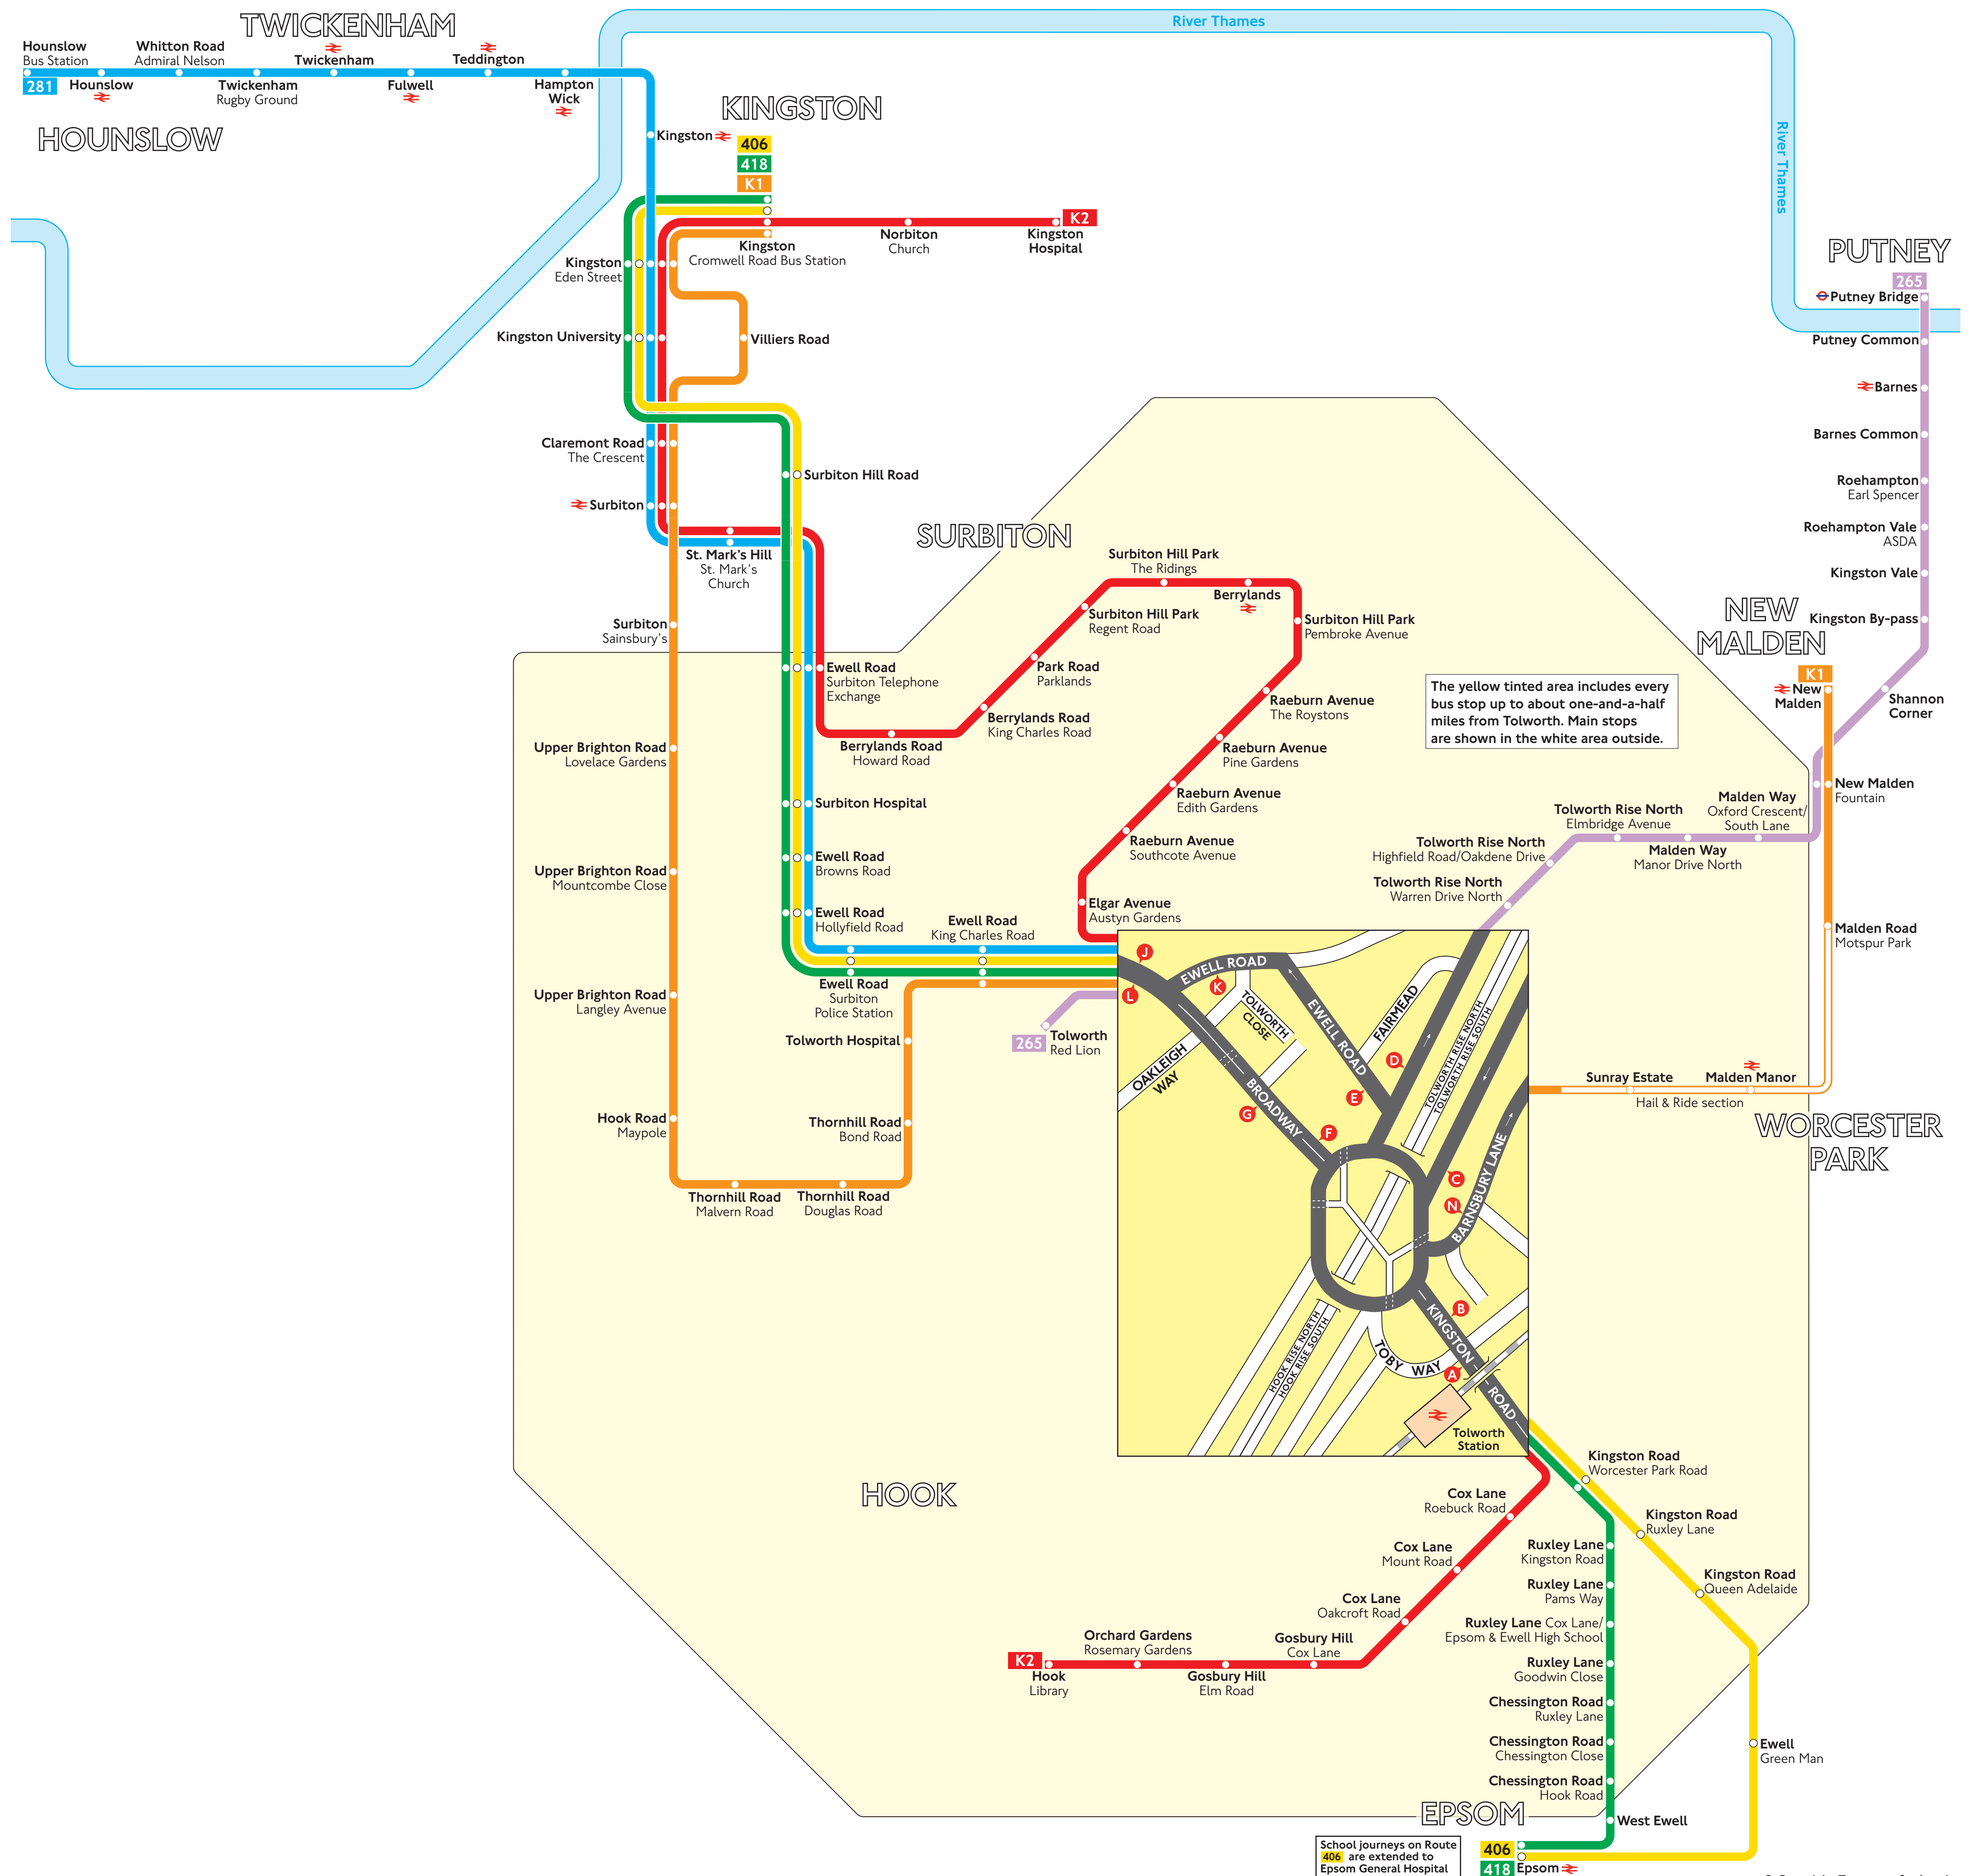

Buses from Tolworth

Key

- Connections with Underground
- Connections with National Rail
- School journeys only

Red discs show the bus stop you need for your chosen bus service. The disc appears on the top of the bus stop in the street (see map of town centre in centre of diagram).

Route finder

Day buses including 24-hour routes

Bus route	Towards	Bus stops
265	Putney	D F J
	Tolworth Red Lion	C G L
281	Hounslow	E K L
406	Epsom	B F J
418	Kingston	A G L
	Epsom	B F J
K1	Kingston	A G L
	Kingston	C G L
	New Malden	F N J
K2	Hook	B F J
	Kingston	A G L

Destination finder

Destination	Bus routes	Bus stops
B		
Barnes	265	D F J
Barnes Common	265	D F J
Berrylands	K2	A G L
Berrylands Road	K2	A G L
C		
Chessington Road	418	B F J
Claremont Road The Crescent	281	E K L
	K1	C G L
	K2	A G L

Destination	Bus routes	Bus stops
Cox Lane	K2	B F J
E		
Elgar Avenue Austyn Gardens	K2	A G L
Epsom	406, 418	B F J
Epsom General Hospital	406	B F J
Ewell Green Man	406	B F J
Ewell Road Browns Road,	281	E K L
Hollyfield Road, King Charles Road and	406, 418	A G L
Surbiton Police Station		
Ewell Road	281	E K L
Surbiton Telephone Exchange	406, 418, K2	A G L
F		
Fulwell	281	E K L
G		
Gosbury Hill	K2	B F J
H		
Hampton Wick	281	E K L
Hook Library	K2	B F J
Hook Road The Maypole	K1	C G L
Hounslow	281	E K L
Hounslow Bus Station	281	E K L
K		
Kingston	281	E K L
Kingston Cromwell Road Bus Station	406, 418, K2	A G L
	K1	C G L
Kingston Eden Street	281	E K L
	406, 418, K2	A G L
	K1	C G L

Destination	Bus routes	Bus stops
Kingston By-pass	265	D F J
Kingston Hospital	K2	A G L
Kingston Road Queen Adelaide	406	B F J
and Ruxley Lane		
Kingston Road Worcester Park Road	406, 418	B F J
Kingston University	281	E K L
	406, 418, K2	A G L
Kingston Vale	265	D F J
M		
Malden Manor	K1	F N J
Malden Road Motspur Park	K1	F N J
Malden Way	265	D F J
N		
New Malden	K1	F N J
New Malden Fountain	265	D F J
	K1	F N J
Norbiton Church	K2	A G L
O		
Orchard Gardens Rosemary Gardens	K2	B F J
P		
Park Road Parklands	K2	A G L
Putney Bridge	265	D F J
Putney Common	265	D F J
R		
Raeburn Avenue	K2	A G L
Roehampton Earl Spencer	265	D F J
Roehampton Vale ASDA	265	D F J
Ruxley Lane	418	B F J

Destination	Bus routes	Bus stops
S		
St. Mark's Hill St. Mark's Church	281	E K L
	K2	A G L
Shannon Corner	265	D F J
Sunray Estate	K1	F N J
Surbiton	281	E K L
	K1	C G L
	K2	A G L
Surbiton Sainsbury's	K1	C G L
Surbiton Hill Park	K2	A G L
Surbiton Hill Road	406, 418	A G L
Surbiton Hospital	281	E K L
	406, 418	A G L
T		
Teddington	281	E K L
Thornhill Road	K1	C G L
Tolworth Red Lion	265	C G L
Tolworth Hospital	K1	C G L
Tolworth Rise North	265	D F J
Twickenham	281	E K L
Twickenham Rugby Ground	281	E K L
U		
Upper Brighton Road	K1	C G L
V		
Villiers Road	K1	C G L
W		
West Ewell	418	B F J
Whitton Road Admiral Nelson	281	E K L

TOLWORTH DR (KIN) TFL11242.06.07 (P)