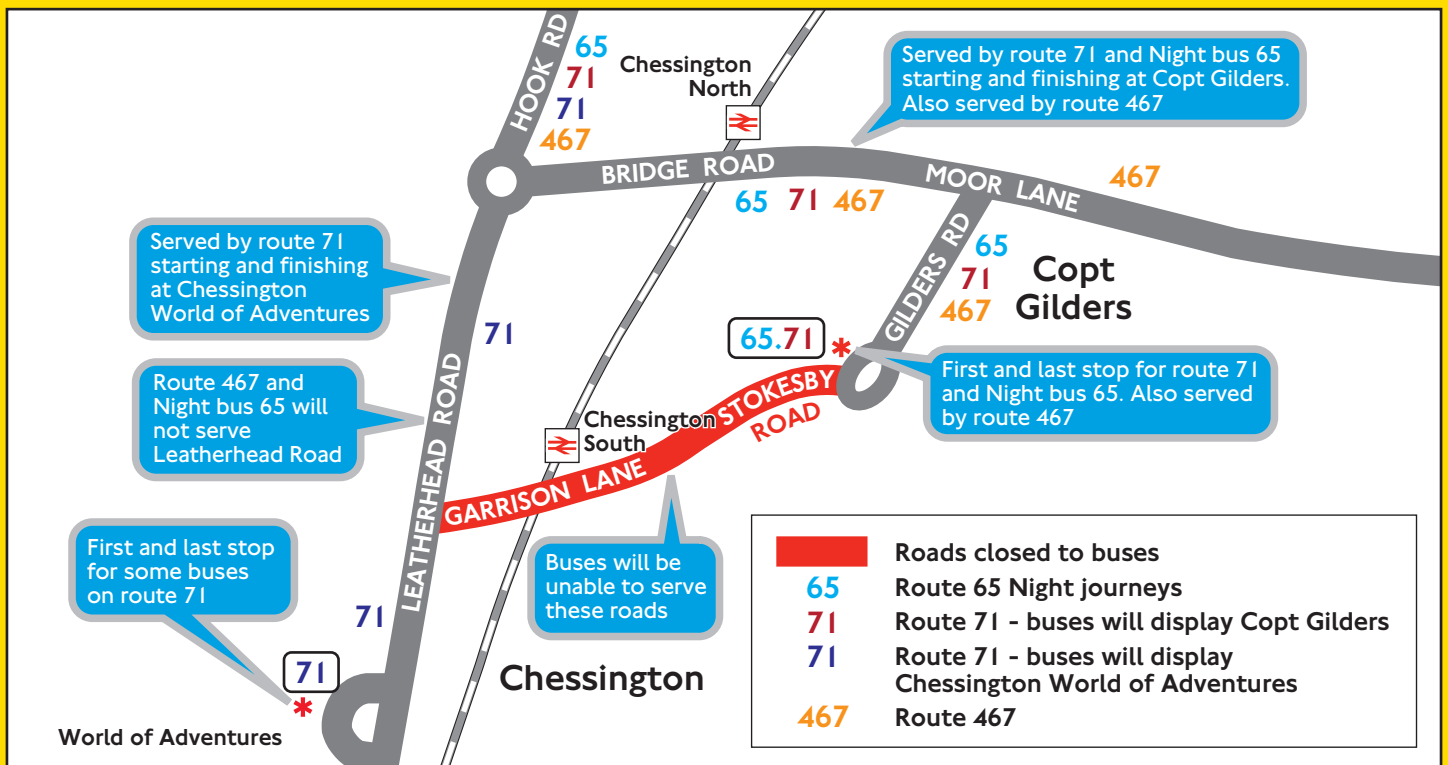

Routes 65, 71 and 467 diverted at Chessington

From Monday 2 August 2010 for about three months, routes 71, 467 and Night bus 65 will be diverted because of roadworks in Garrison Lane at Chessington South.

Route 71

This will run either to Copt Gilders or Chessington World of Adventures, so it is important that you check the destination on the front of the bus.

Buses displaying Copt Gilders will start and finish at the roundabout on Gilders Road and will not serve Chessington South or World of Adventures.

Buses displaying Chessington World of Adventures will run directly along Leatherhead Road and will not serve the Copt Gilders Estate.

Route 467

This will run direct via Chessington North station instead of Chessington South. Buses will continue to serve Copt Gilders in both directions.

Night bus 65

Will start and finish at Copt Gilders and will not serve Chessington South or World of Adventures.

ROUTES 65, 71 AND 467 CHESSINGTON DIVERSION TFL18684.xx.xx (P)