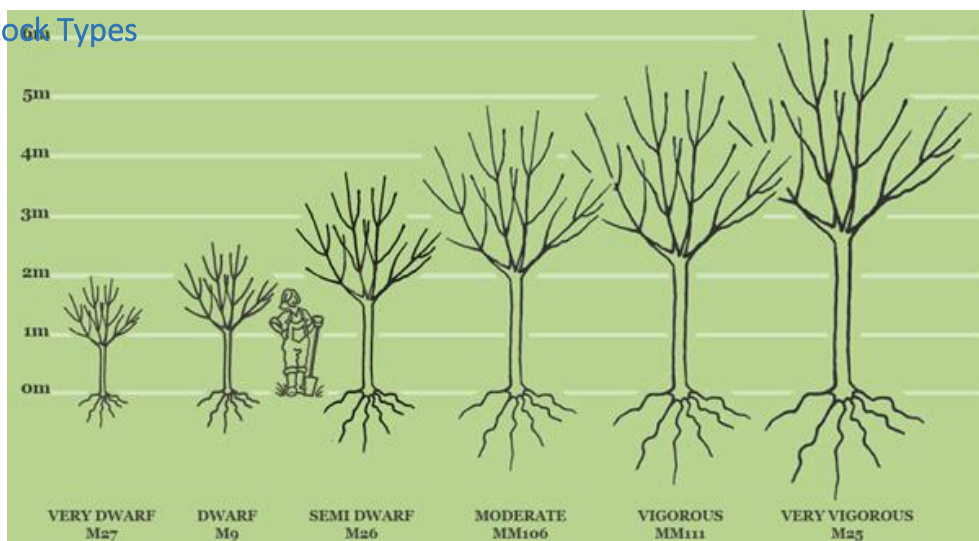

Tree #	Date Planted	Rootstock	Type	Variety	Quarter	Planting Patch	Remarks
55	18-Nov-2017	M26	Apple	King of the Pippins	West Quarter	King of the Pippins Patch	
56	18-Nov-2018	M26	Apple	King of the Pippins	West Quarter	King of the Pippins Patch	
57	18-Nov-2018	M26	Apple	King of the Pippins	West Quarter	King of the Pippins Patch	
58	10-Feb-2018	MM106	Apple	Fiesta	North Quarter	Fiesta Patch	
59	10-Feb-2018	MM106	Apple	Fiesta	North Quarter	Fiesta Patch	
60	17-Nov-2018	MM106	Apple	Brownless Russet	North Quarter	Fiesta Patch	
61	17-Nov-2018	MM106	Apple	Brownless Russet	North Quarter	Fiesta Patch	
62	17-Nov-2018	MM106	Apple	Ashmead Kerne	East Quarter	Ashmead Kerne Patch	
63	17-Nov-2018	MM106	Apple	Ashmead Kerne	East Quarter	Ashmead Kerne Patch	
64	17-Nov-2018	MM106	Apple	Ashmead Kerne	East Quarter	Ashmead Kerne Patch	
65	17-Nov-2018	MM106	Apple	Ashmead Kerne	East Quarter	Ashmead Kerne Patch	
66	10-Feb-2018		Damson	Merryweather	South Quarter	Damson Patch	
67	09-Feb-2009		Cherry	Stella Colt	South Quarter	Cherry Patch	
Total			67		67		0

Root Stock Types