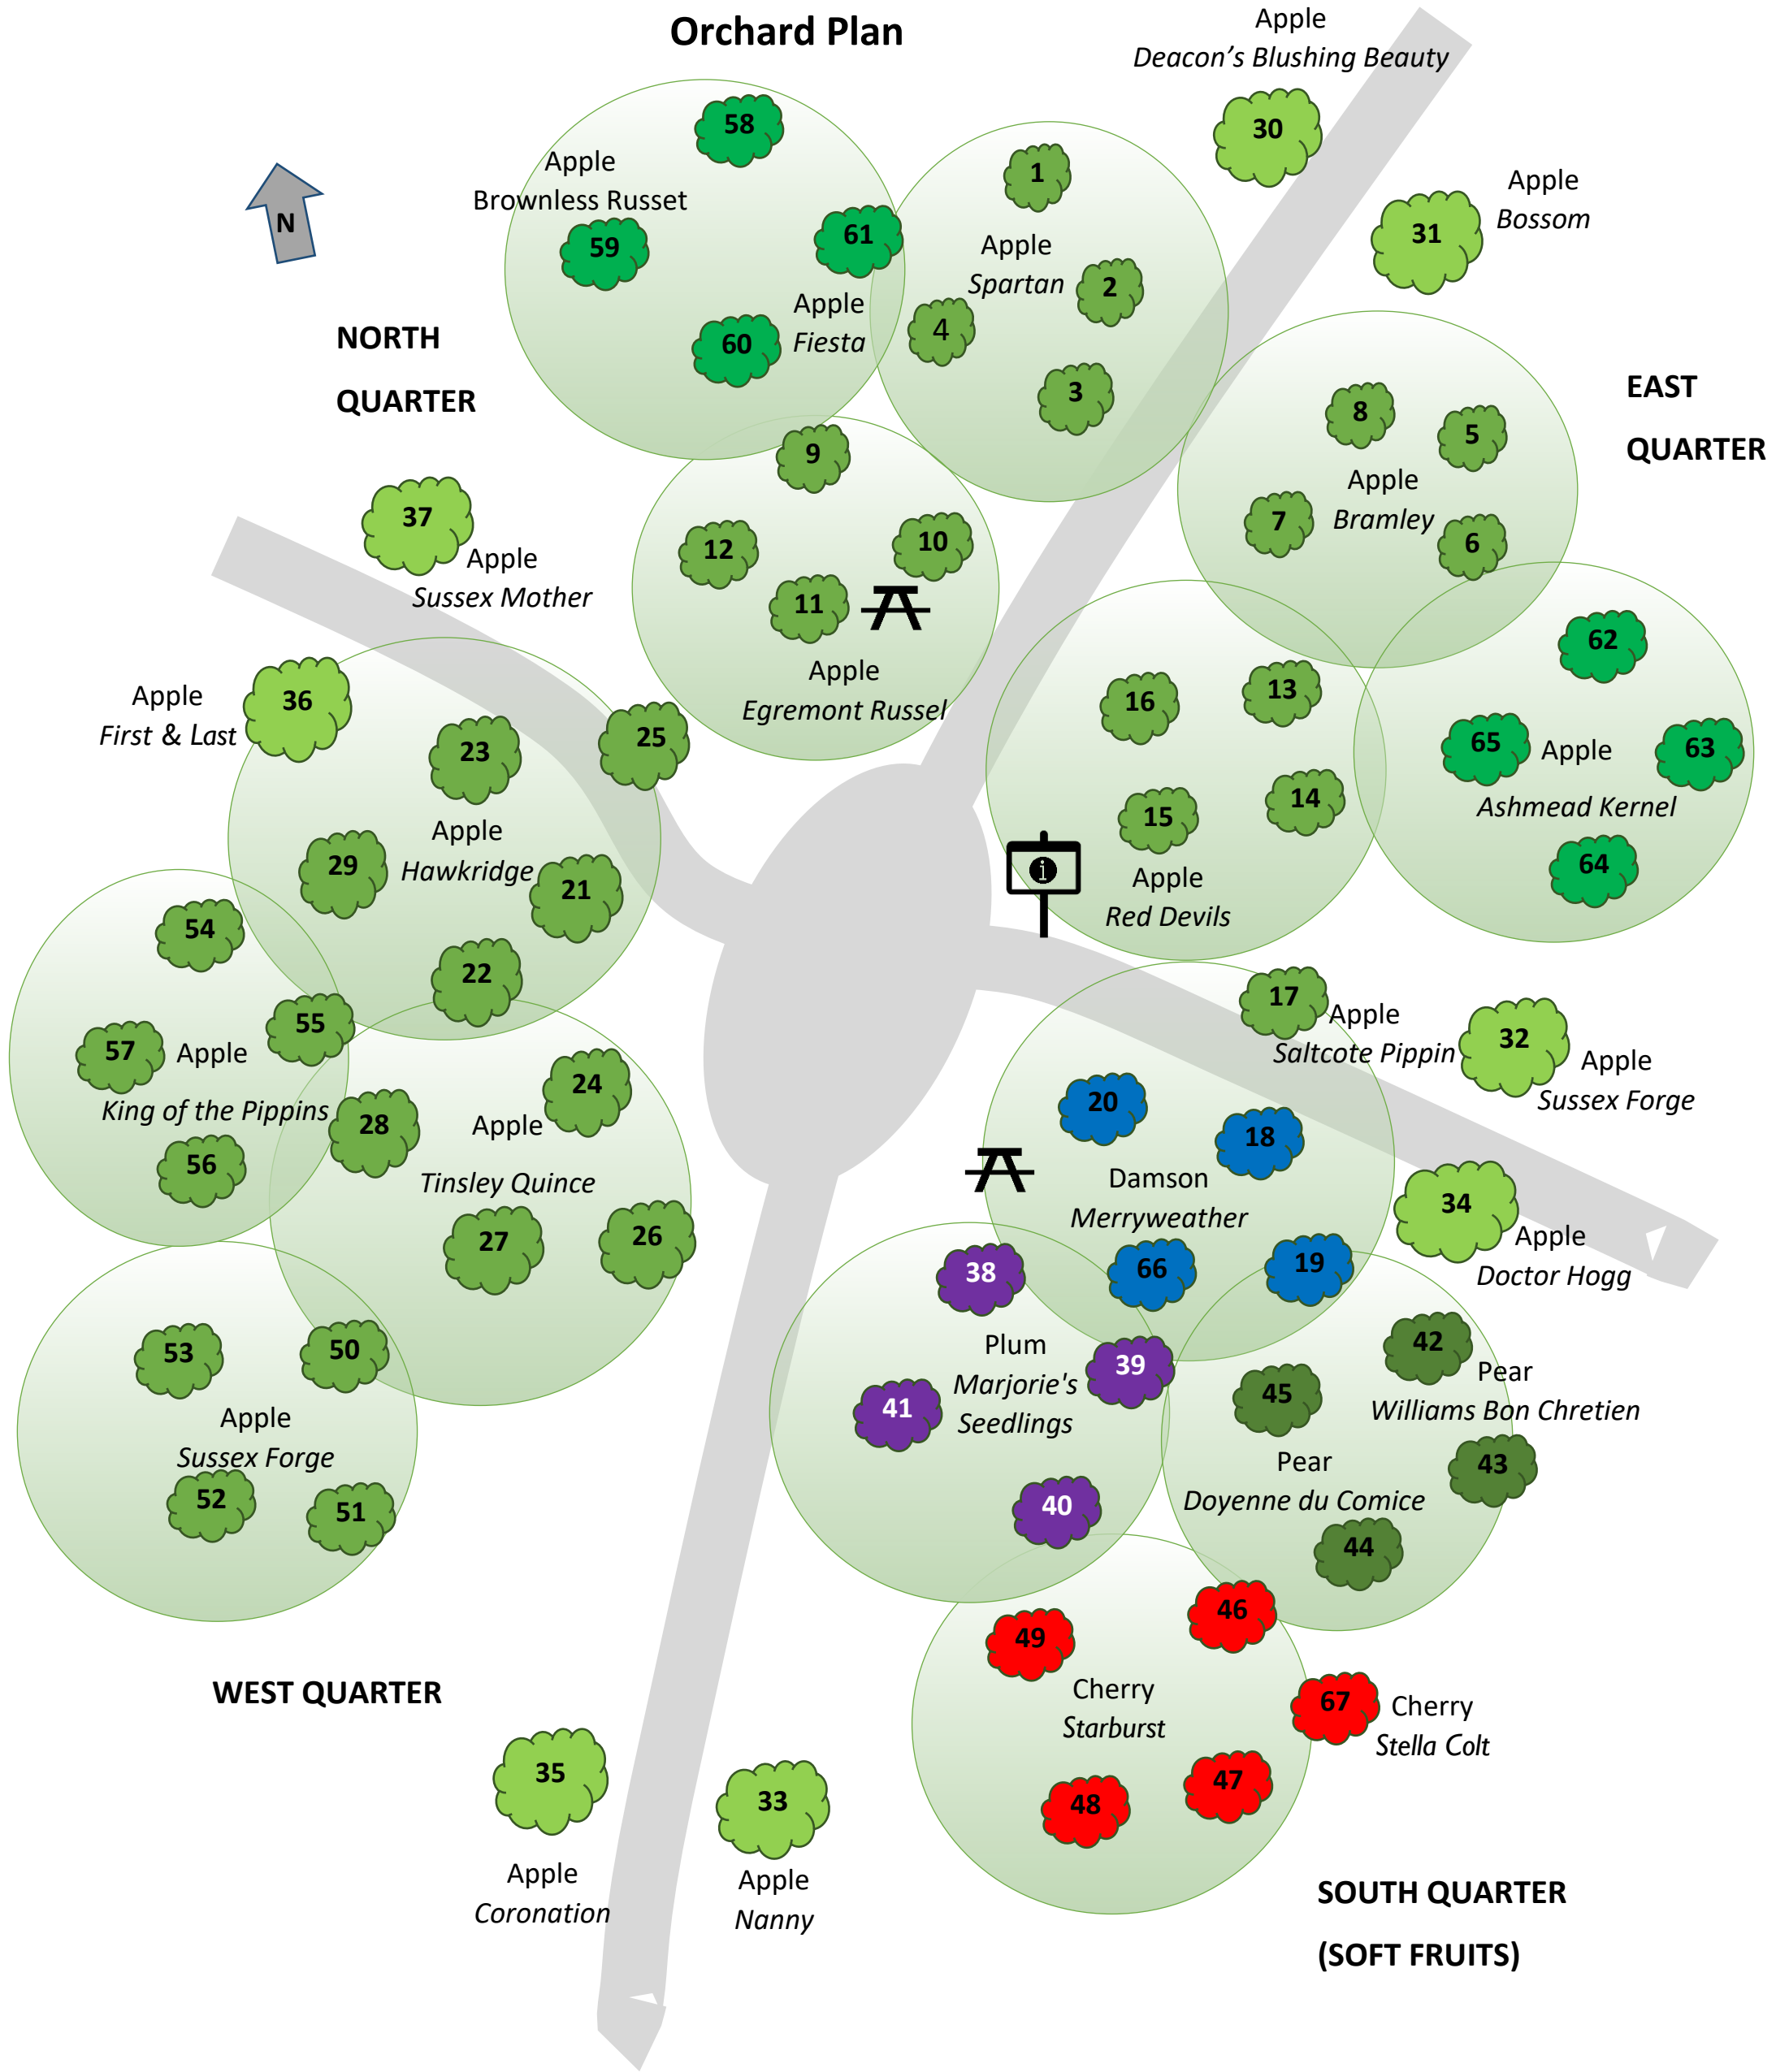

Tree #	Date Planted	Rootstock	Type	Variety	Quarter	Planting Patch	Remarks
55	18-Nov-2017	M26	Apple	King of the Pippins	West Quarter	King of the Pippins Patch	
56	18-Nov-2018	M26	Apple	King of the Pippins	West Quarter	King of the Pippins Patch	
57	18-Nov-2018	M26	Apple	King of the Pippins	West Quarter	King of the Pippins Patch	
58	10-Feb-2018	MM106	Apple	Fiesta	North Quarter	Fiesta Patch	
59	10-Feb-2018	MM106	Apple	Fiesta	North Quarter	Fiesta Patch	
60	17-Nov-2018	MM106	Apple	Brownless Russet	North Quarter	Fiesta Patch	
61	17-Nov-2018	MM106	Apple	Brownless Russet	North Quarter	Fiesta Patch	
62	17-Nov-2018	MM106	Apple	Ashmead Kerne	East Quarter	Ashmead Kerne Patch	
63	17-Nov-2018	MM106	Apple	Ashmead Kerne	East Quarter	Ashmead Kerne Patch	
64	17-Nov-2018	MM106	Apple	Ashmead Kerne	East Quarter	Ashmead Kerne Patch	
65	17-Nov-2018	MM106	Apple	Ashmead Kerne	East Quarter	Ashmead Kerne Patch	
66	10-Feb-2018		Damson	Merryweather	South Quarter	Damson Patch	
67	09-Feb-2009		Cherry	Stella Colt	South Quarter	Cherry Patch	
<b>Total</b>			<b>67</b>		<b>67</b>		<b>0</b>

Root Stock Types

Meadow Plan Location

of the Community Orchard

# Orchard Plan

The layout of the orchard is intentionally natural and random. The trees have been planted in four areas and grouped by rootstock and variety. The orchard is divided by two informal paths which run up and across the orchard and meet in the central open area. Each path enters the orchard between two gateway trees which will be the tallest in the orchard (6m).