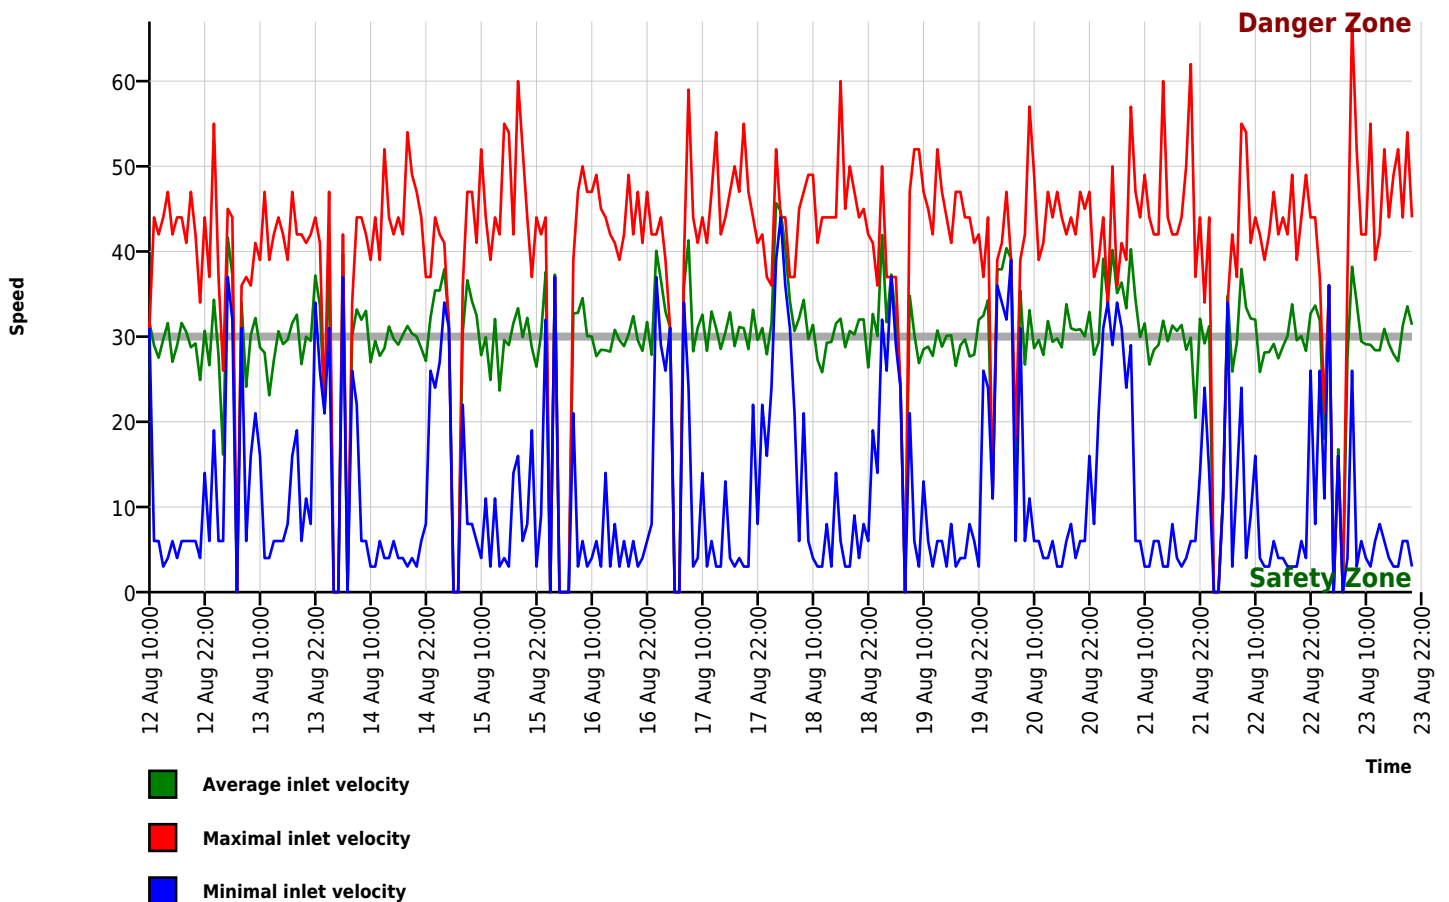

Author

Institution	Great Waltham Parish Council
Department	
Street	
Postal Code	
City	Great Waltham, Chelmsford, Essex
Country	United Kingdom
Contact	
Phone	
E-Mail	clerk@greatwalthamparishcouncil.co.uk

Built with **DataCollect Webreporter** version 1.0 at 19/10/2023 22:18:09

Site

Name	G Waltham-South
Dir. Oncoming (name)	Chelmsford
Dir. Outgoing (name)	Gt waltham
Posted Speed Limit	
Comment	
Device type	DSD

Time Range

Start Date	12/08/2023 10:00
End Date	23/08/2023 20:59
Days	Mo, Tu, We, Th, Fr, Sa, Su
Time Interval	60 minutes
Time Frame / Day	00:00 - 23:59

Speed Diagram