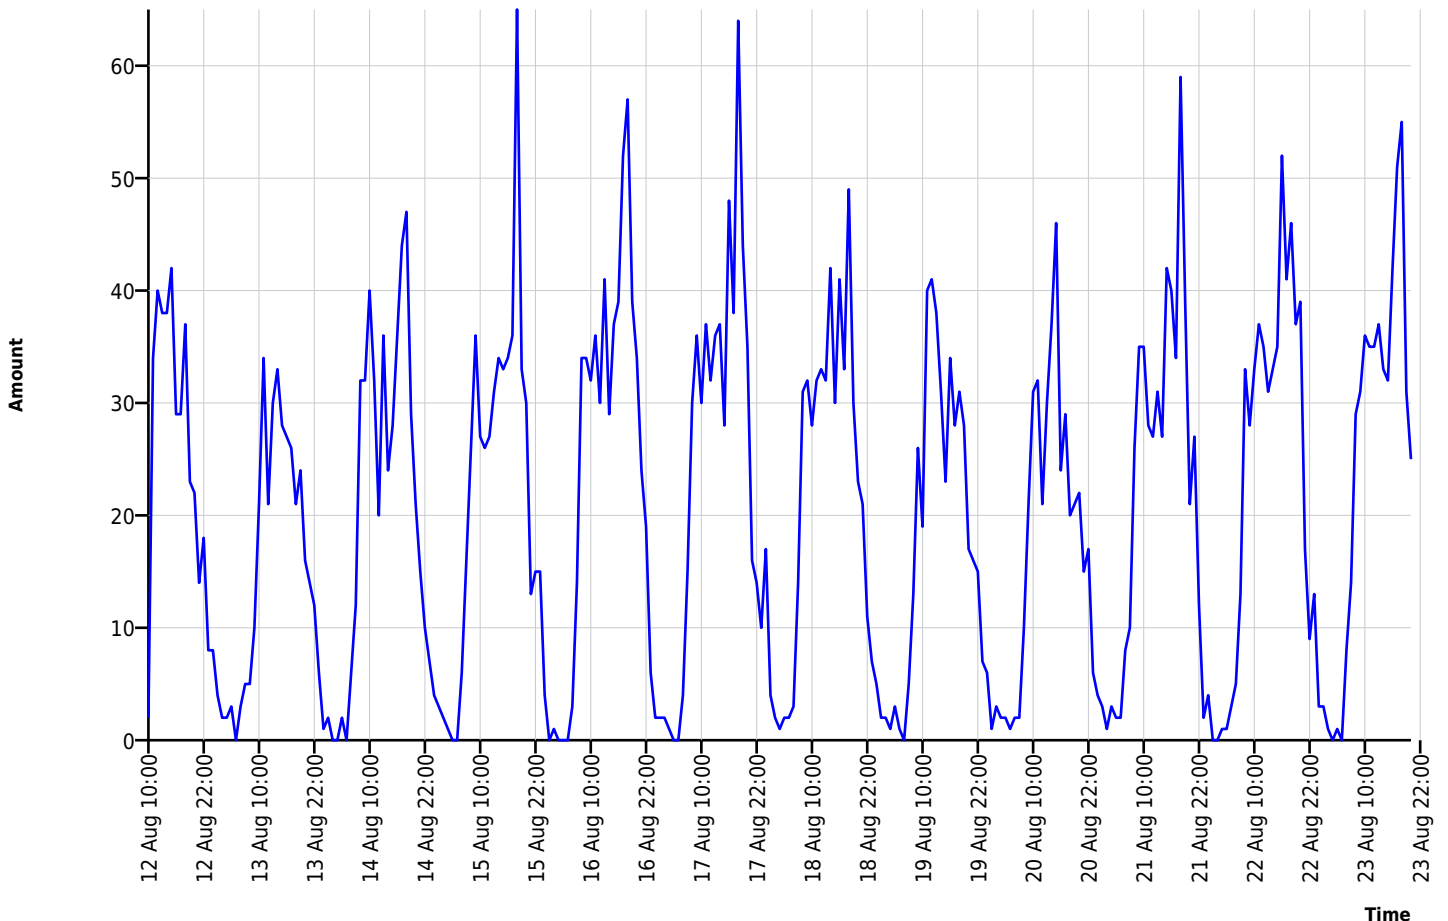

Time Range

Start Date 12/08/2023 10:00
 End Date 23/08/2023 20:59
 Days Mo, Tu, We, Th, Fr, Sa, Su
 Time Interval 60 minutes
 Time Frame / Day 00:00 - 23:59

Speed Classes

[V in mph]

Time	Σ	34	10	20	30	40	35-46	50	47 up	60	70	80	90	100	110	>110
00:00-06:00	270	71	3	8	32	66	58	22	6	4	0	0	0	0	0	0
06:00-09:00	874	220	30	13	75	230	194	78	23	10	1	0	0	0	0	0
15:00-19:00	3684	1290	127	91	502	981	530	131	22	10	0	0	0	0	0	0
06:00-22:00	10766	3664	401	355	1464	2683	1629	444	90	34	2	0	0	0	0	0
00:00-24:00	11514	3894	418	374	1569	2862	1765	494	98	38	2	0	0	0	0	0

Built with **DataCollect Webreporter** version 1.0 at 19/10/2023 22:18:09

Site

Name G Waltham-South
 Dir. Oncoming (name) Chelmsford
 Dir. Outgoing (name) Gt waltham
 Posted Speed Limit 
 Comment
 Device type **DSD**

Time Range

Start Date 12/08/2023 10:00
 End Date 23/08/2023 20:59
 Days Mo, Tu, We, Th, Fr, Sa, Su
 Time Interval 60 minutes
 Time Frame / Day 00:00 - 23:59

Time Variation Curve

Author

Institution	Great Waltham Parish Council
Department	
Street	
Postal Code	
City	Great Waltham, Chelmsford, Essex
Country	United Kingdom
Contact	
Phone	
E-Mail	clerk@greatwalthamparishcouncil.co.uk

Time Range

Start Date 12/08/2023 10:00
 End Date 23/08/2023 20:59
 Days Mo, Tu, We, Th, Fr, Sa, Su
 Time Interval 60 minutes
 Time Frame / Day 00:00 - 23:59

Speed Histogram