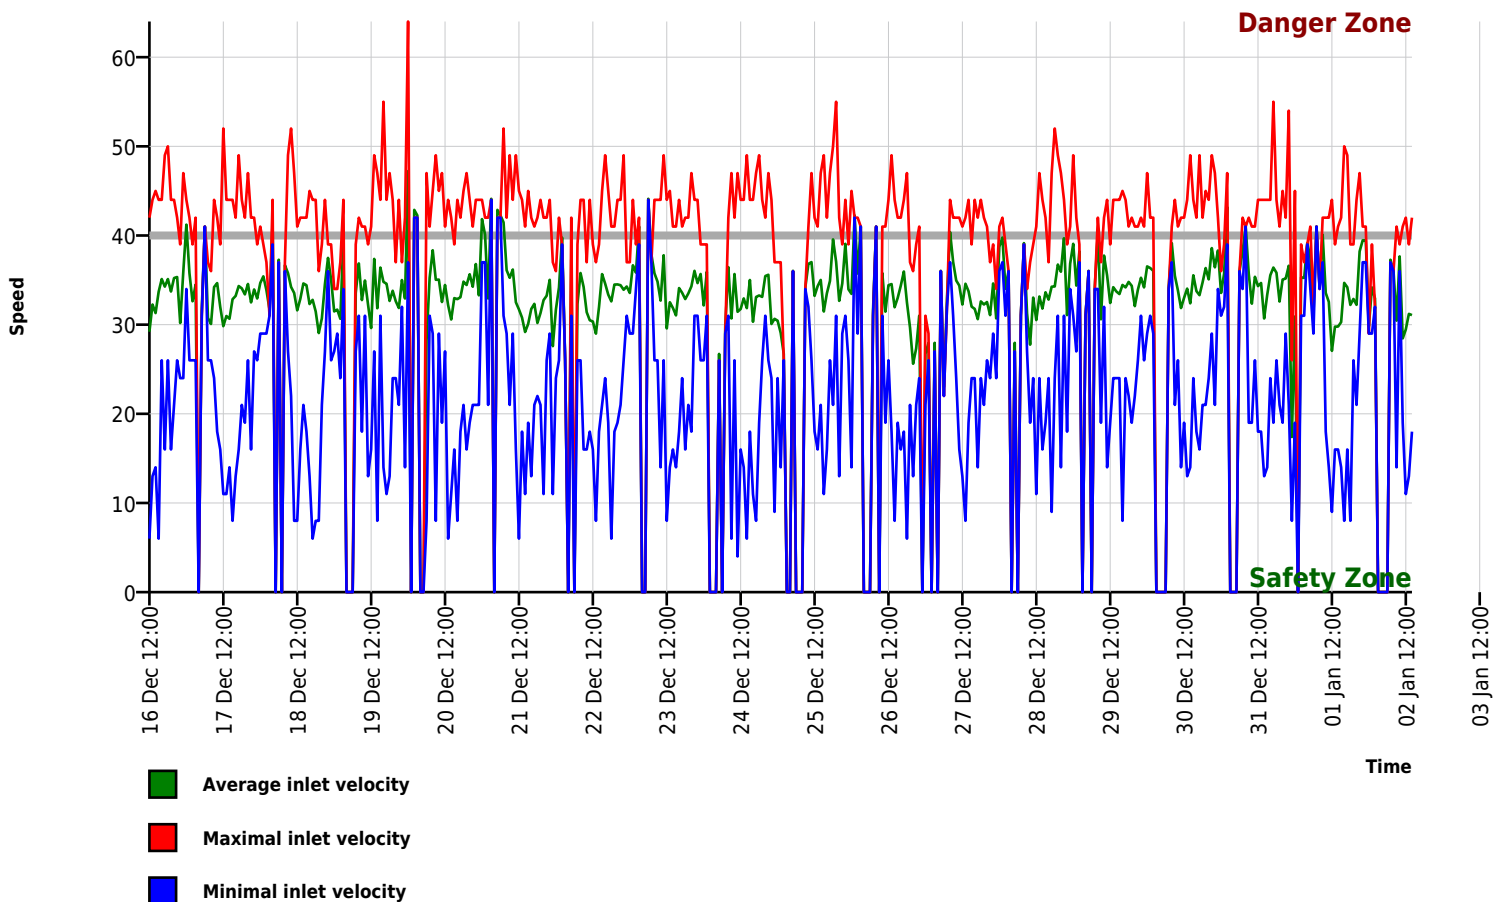

Author

Institution Great Waltham Parish Council
Department
Street
Postal Code
City Great Waltham, Chelmsford, Essex
Country United Kingdom
Contact
Phone
E-Mail clerk@greatwalthamparishcouncil.co.uk

Built with **DataCollect Webreporter** version 1.0 at 05/01/2022 21:01:34

Site

Name G Waltham
Dir. Oncoming (name) Chelmsford
Dir. Outgoing (name) Gt Waltham
Posted Speed Limit
Comment Breeds Road
Device type **DSD**

Time Range

Start Date 16/12/2021 12:00
End Date 02/01/2022 14:59
Days Mo, Tu, We, Th, Fr, Sa, Su
Time Interval 60 minutes
Time Frame / Day 00:00 - 23:59

Speed Diagram