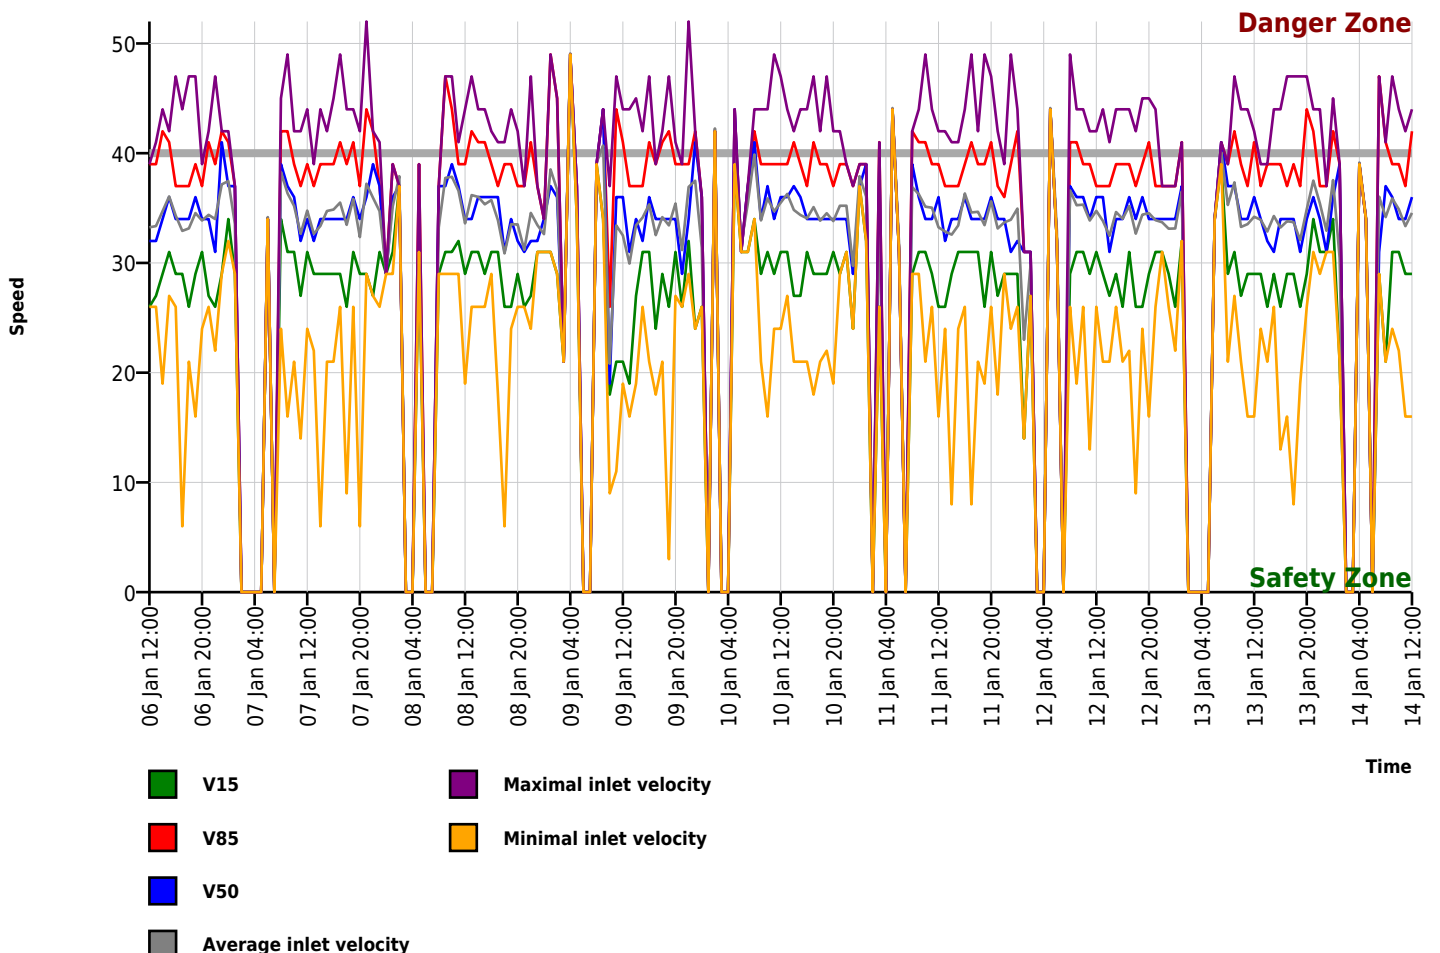

Author

Institution Great Waltham Parish Council
Department
Street
Postal Code
City Great Waltham, Chelmsford, Essex
Country United Kingdom
Contact
Phone
E-Mail clerk@greatwalthamparishcouncil.co.uk

Built with **DataCollect Webreporter** version 1.0 at 17/01/2022 18:40:41

Site

Name G Waltham
Dir. Oncoming (name) Chelmsford
Dir. Outgoing (name) Great Waltham
Posted Speed Limit
Comment 2nd Review
Device type **DSD**

Time Range

Start Date 06/01/2022 12:00
End Date 14/01/2022 12:59
Days Mo, Tu, We, Th, Fr, Sa, Su
Time Interval 60 minutes
Time Frame / Day 00:00 - 23:59

Speed Diagram