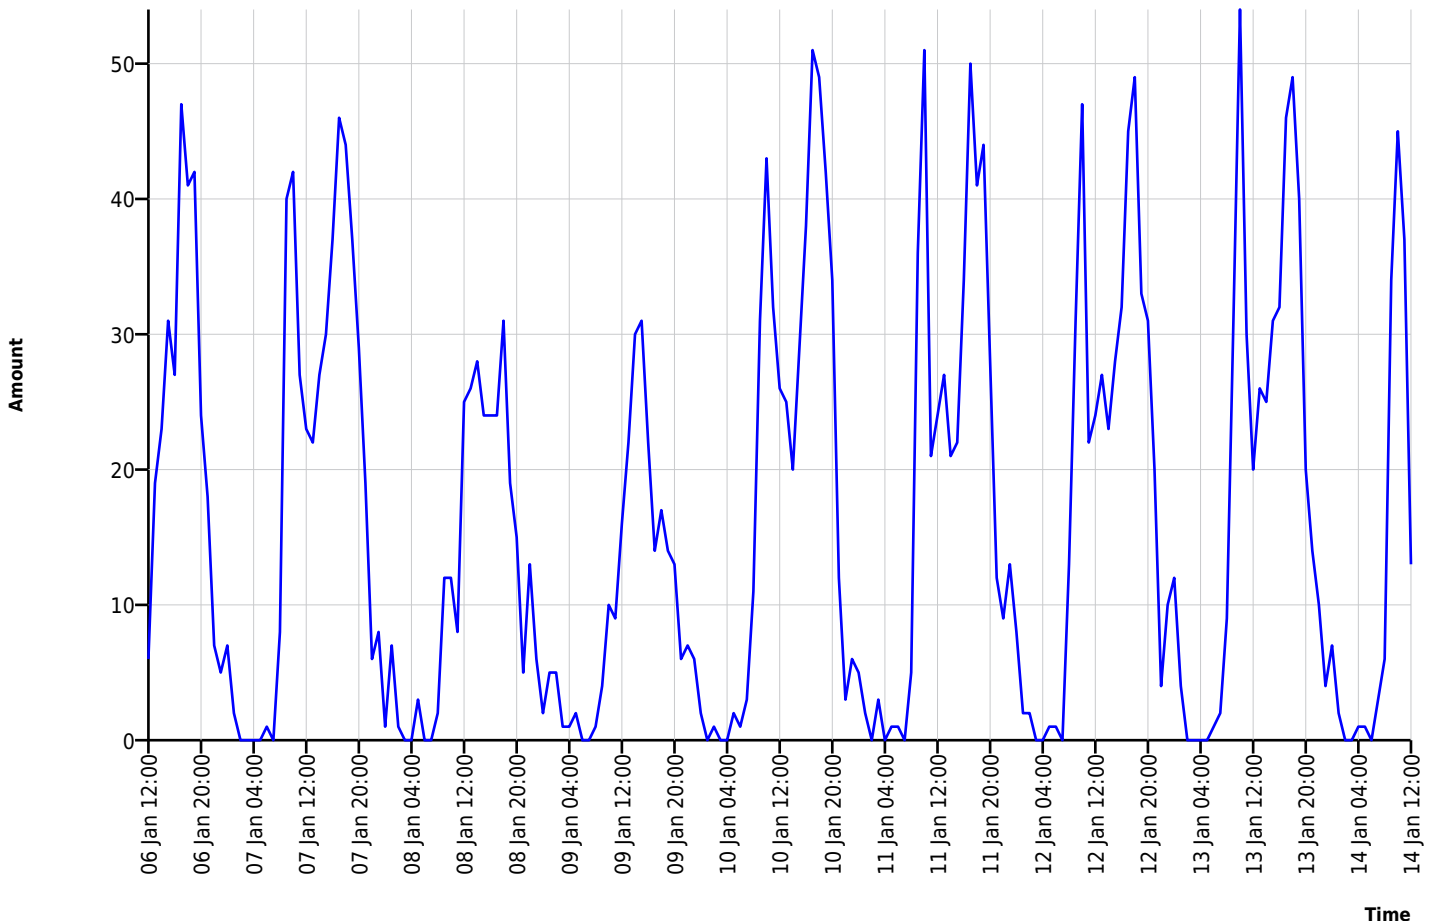

Time Range

Start Date 06/01/2022 12:00
 End Date 14/01/2022 12:59
 Days Mo, Tu, We, Th, Fr, Sa, Su
 Time Interval 60 minutes
 Time Frame / Day 00:00 - 23:59

Speed Classes

[V in mph]

Time	Σ	34	10	20	30	40	35-46	50	47 up	60	70	80	90	100	110	>110
00:00-06:00	186	40	0	1	13	64	51	15	2	0	0	0	0	0	0	0
06:00-09:00	136	24	0	0	9	41	42	18	2	0	0	0	0	0	0	0
15:00-19:00	2232	569	7	11	190	788	537	120	10	0	0	0	0	0	0	0
06:00-22:00	6064	1498	12	49	498	2105	1501	367	33	1	0	0	0	0	0	0
00:00-24:00	6484	1607	12	50	535	2246	1596	397	39	2	0	0	0	0	0	0

Built with **DataCollect Webreporter** version 1.0 at 17/01/2022 18:40:41

Site

Name G Waltham
 Dir. Oncoming (name) Chelmsford
 Dir. Outgoing (name) Great Waltham
 Posted Speed Limit 
 Comment 2nd Review
 Device type **DSD**

Time Range

Start Date 06/01/2022 12:00
 End Date 14/01/2022 12:59
 Days Mo, Tu, We, Th, Fr, Sa, Su
 Time Interval 60 minutes
 Time Frame / Day 00:00 - 23:59

Time Variation Curve

Author

Institution Great Waltham Parish Council
 Department
 Street
 Postal Code
 City Great Waltham, Chelmsford, Essex
 Country United Kingdom
 Contact
 Phone
 E-Mail clerk@greatwalthamparishcouncil.co.uk

Time Range

Start Date 06/01/2022 12:00
 End Date 14/01/2022 12:59
 Days Mo, Tu, We, Th, Fr, Sa, Su
 Time Interval 60 minutes
 Time Frame / Day 00:00 - 23:59

Speed Histogram