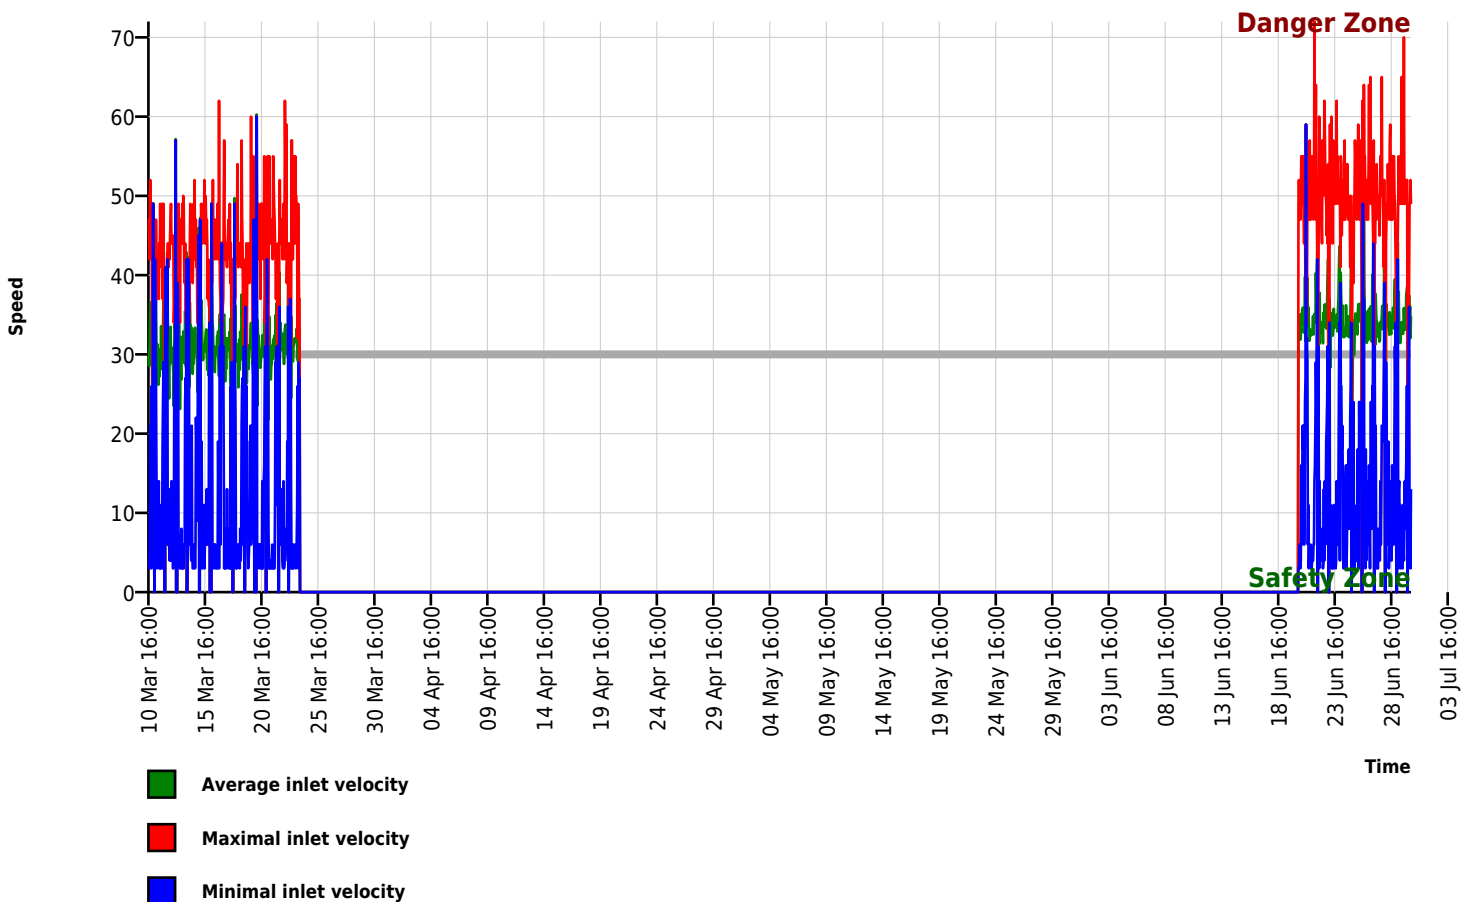

Author

Institution Great Waltham Parish Council
Department
Street
Postal Code
City Great Waltham, Chelmsford, Essex
Country United Kingdom
Contact
Phone
E-Mail clerk@greatwalthamparishcouncil.co.uk

Built with **DataCollect Webreporter** version 1.0 at 04/07/2023 21:19:43

Site

Name G Waltham
Dir. Oncoming (name) Chelmsford
Dir. Outgoing (name) Dunmow
Posted Speed Limit
Comment Hatchfields
Device type **DSD**

Time Range

Start Date 10/03/2023 16:00
End Date 30/06/2023 10:59
Days Mo, Tu, We, Th, Fr, Sa, Su
Time Interval 60 minutes
Time Frame / Day 00:00 - 23:59

Speed Diagram