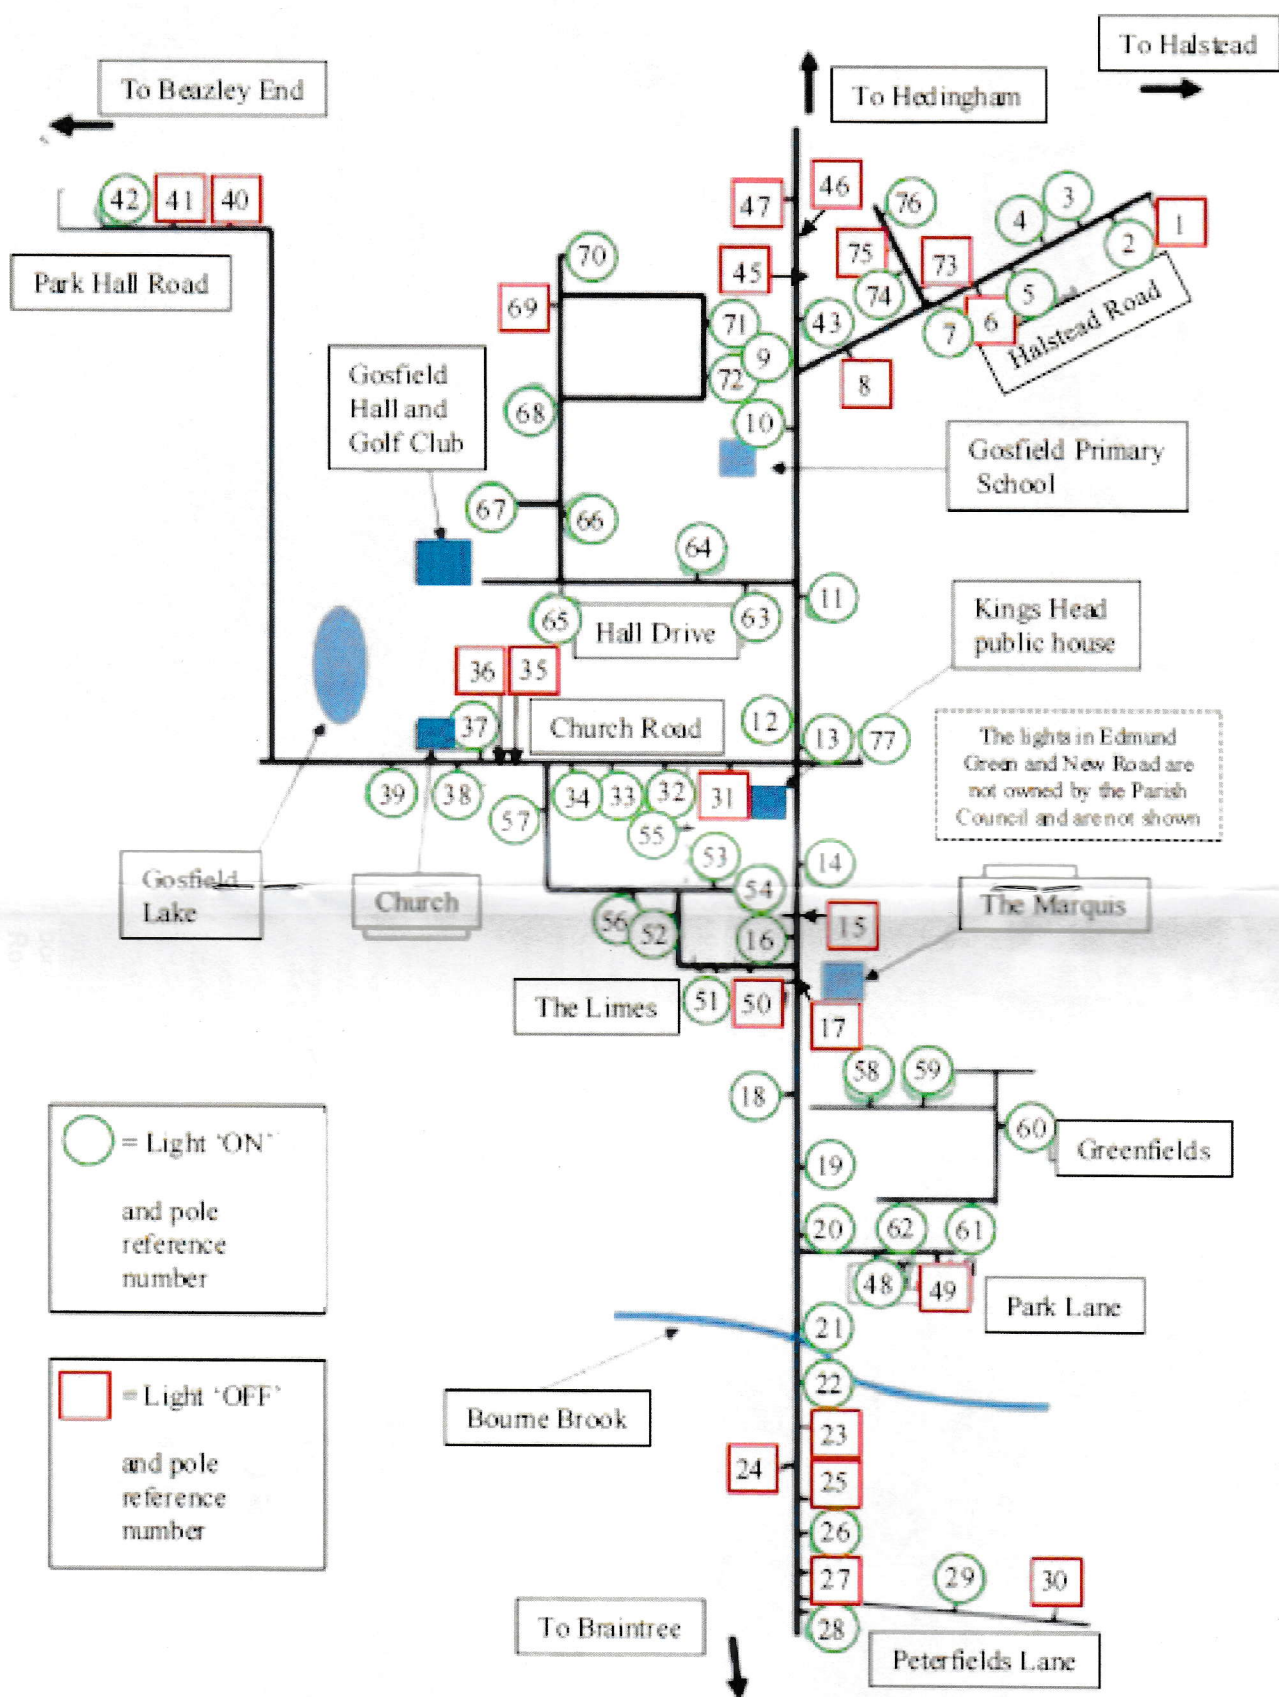

# GOSFIELD STREET PLAN - LIGHTING DIAGRAM

○ = Light 'ON'  
and pole  
reference  
number

□ = Light 'OFF'  
and pole  
reference  
number

Gosfield Street Light Plan: 24-07-2019