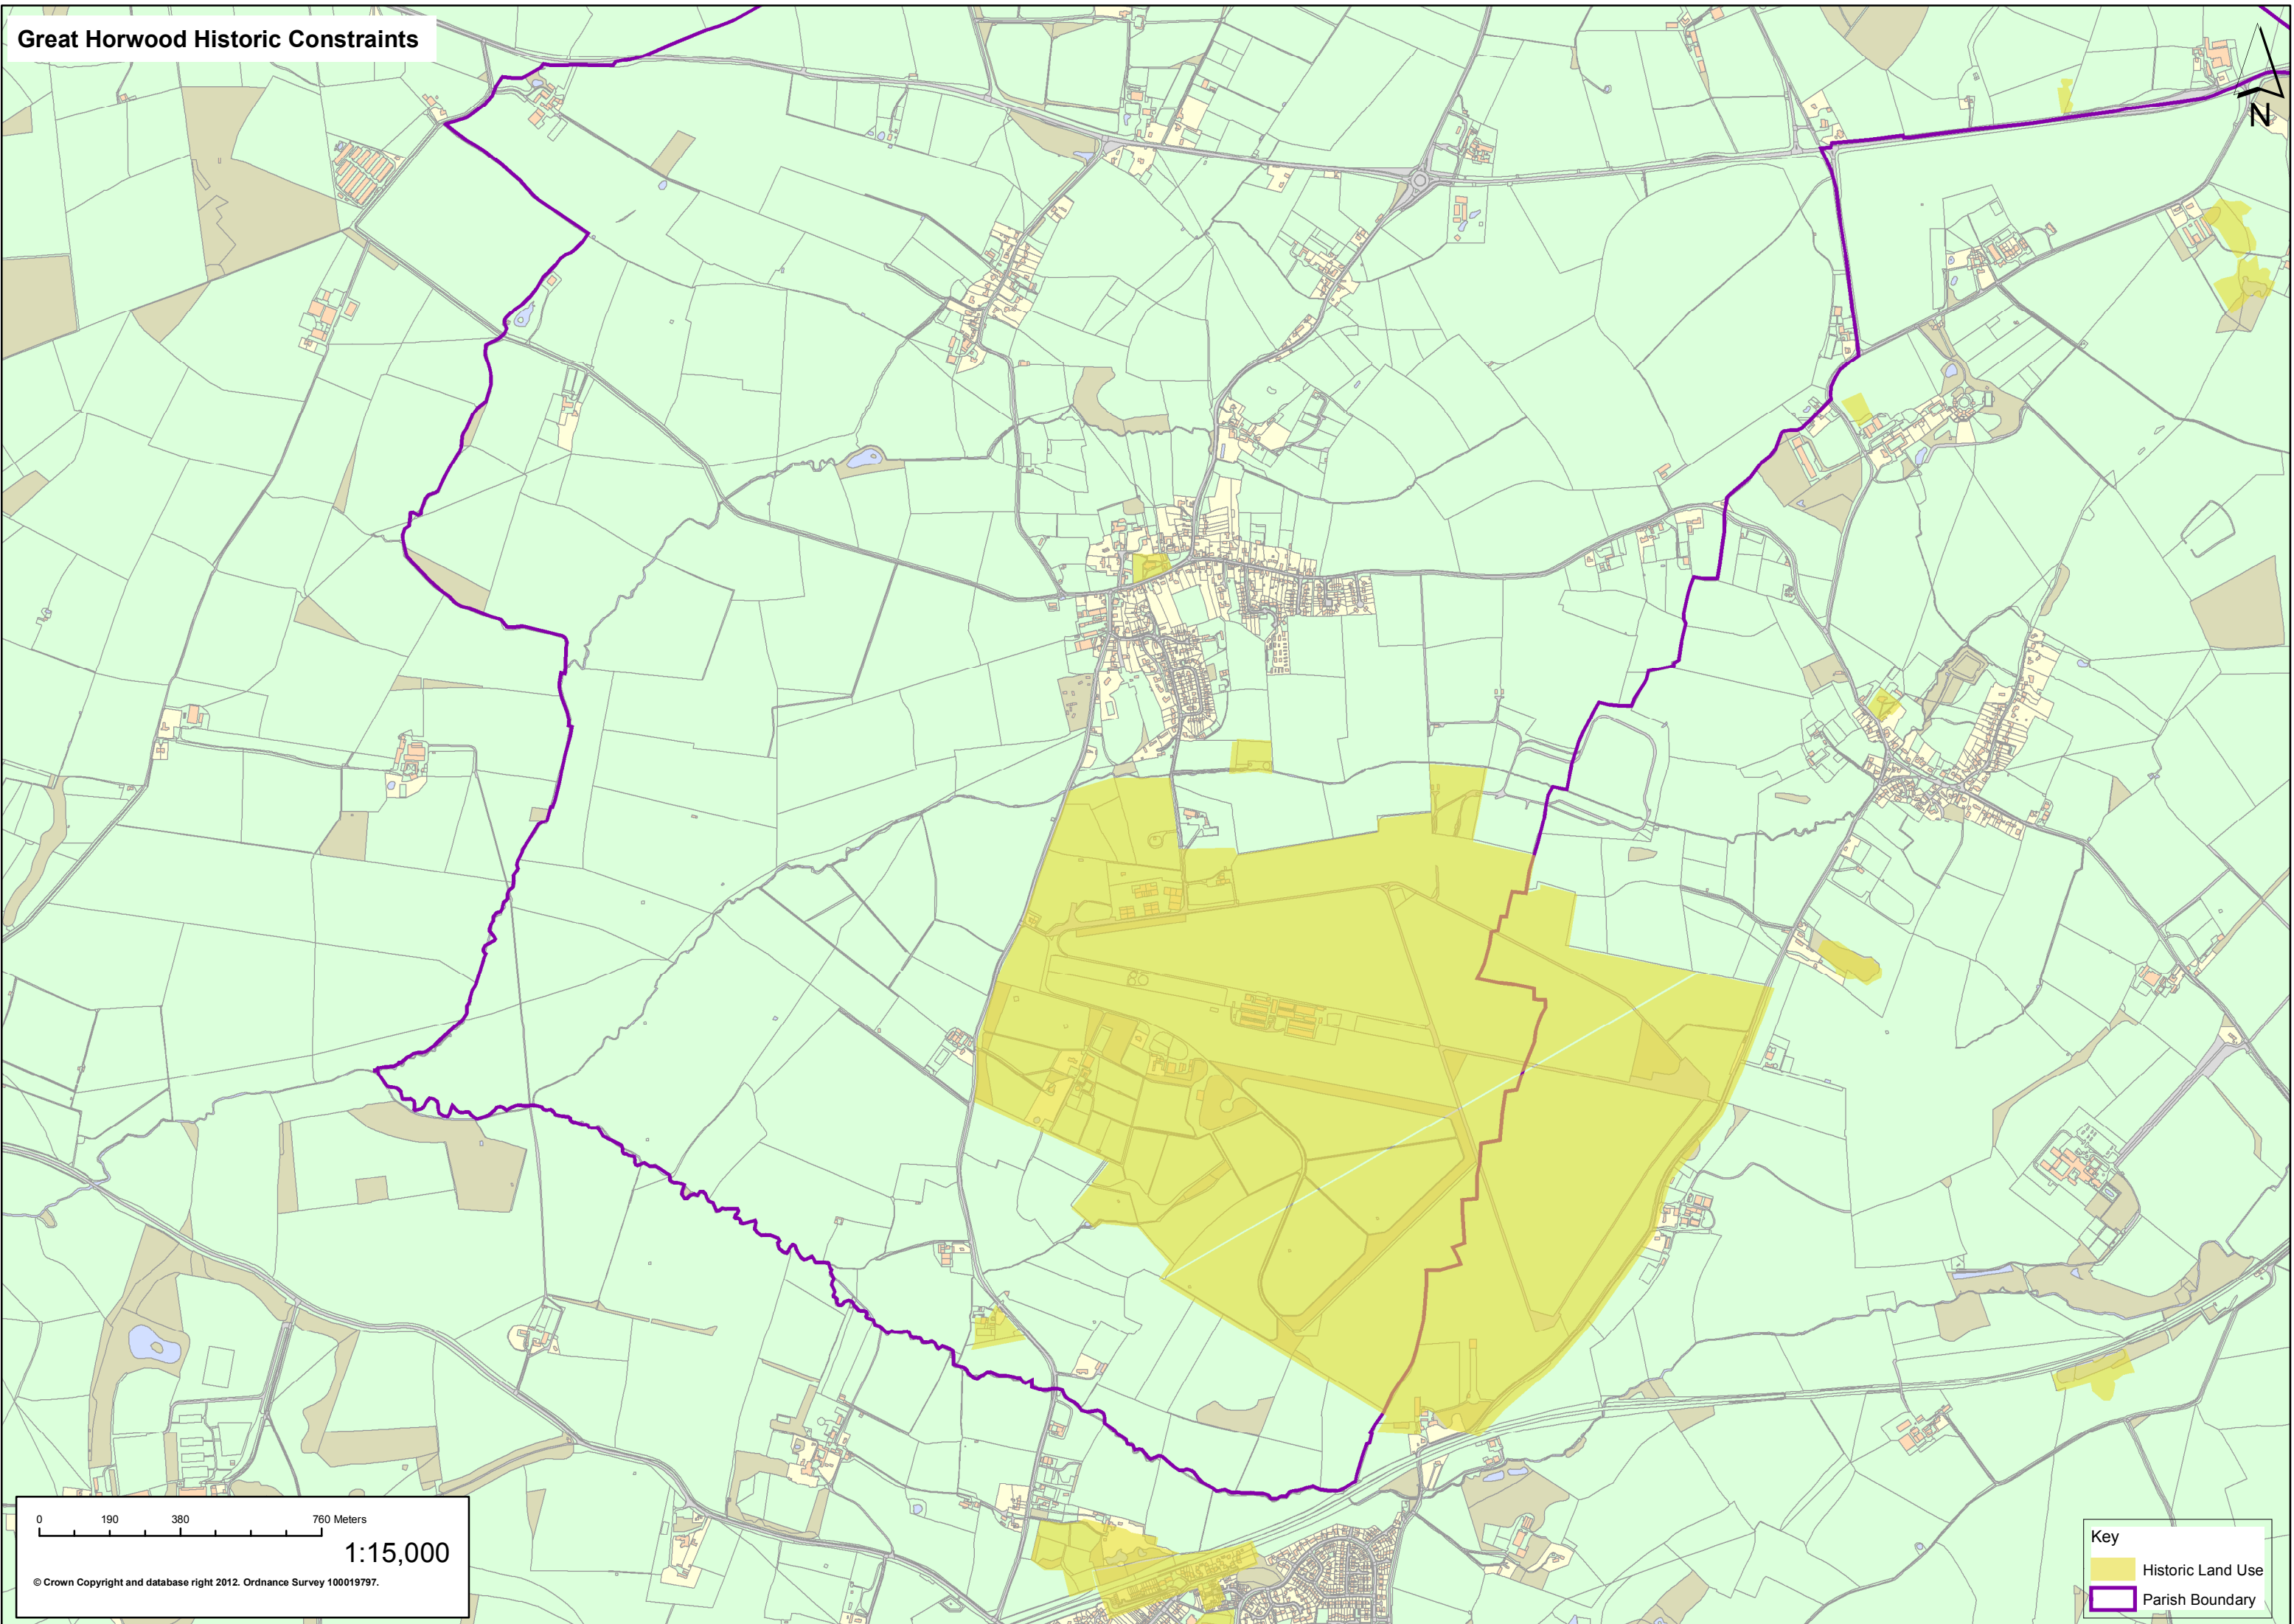

# Great Horwood Historic Constraints

**Key**

-  Historic Land Use
-  Parish Boundary