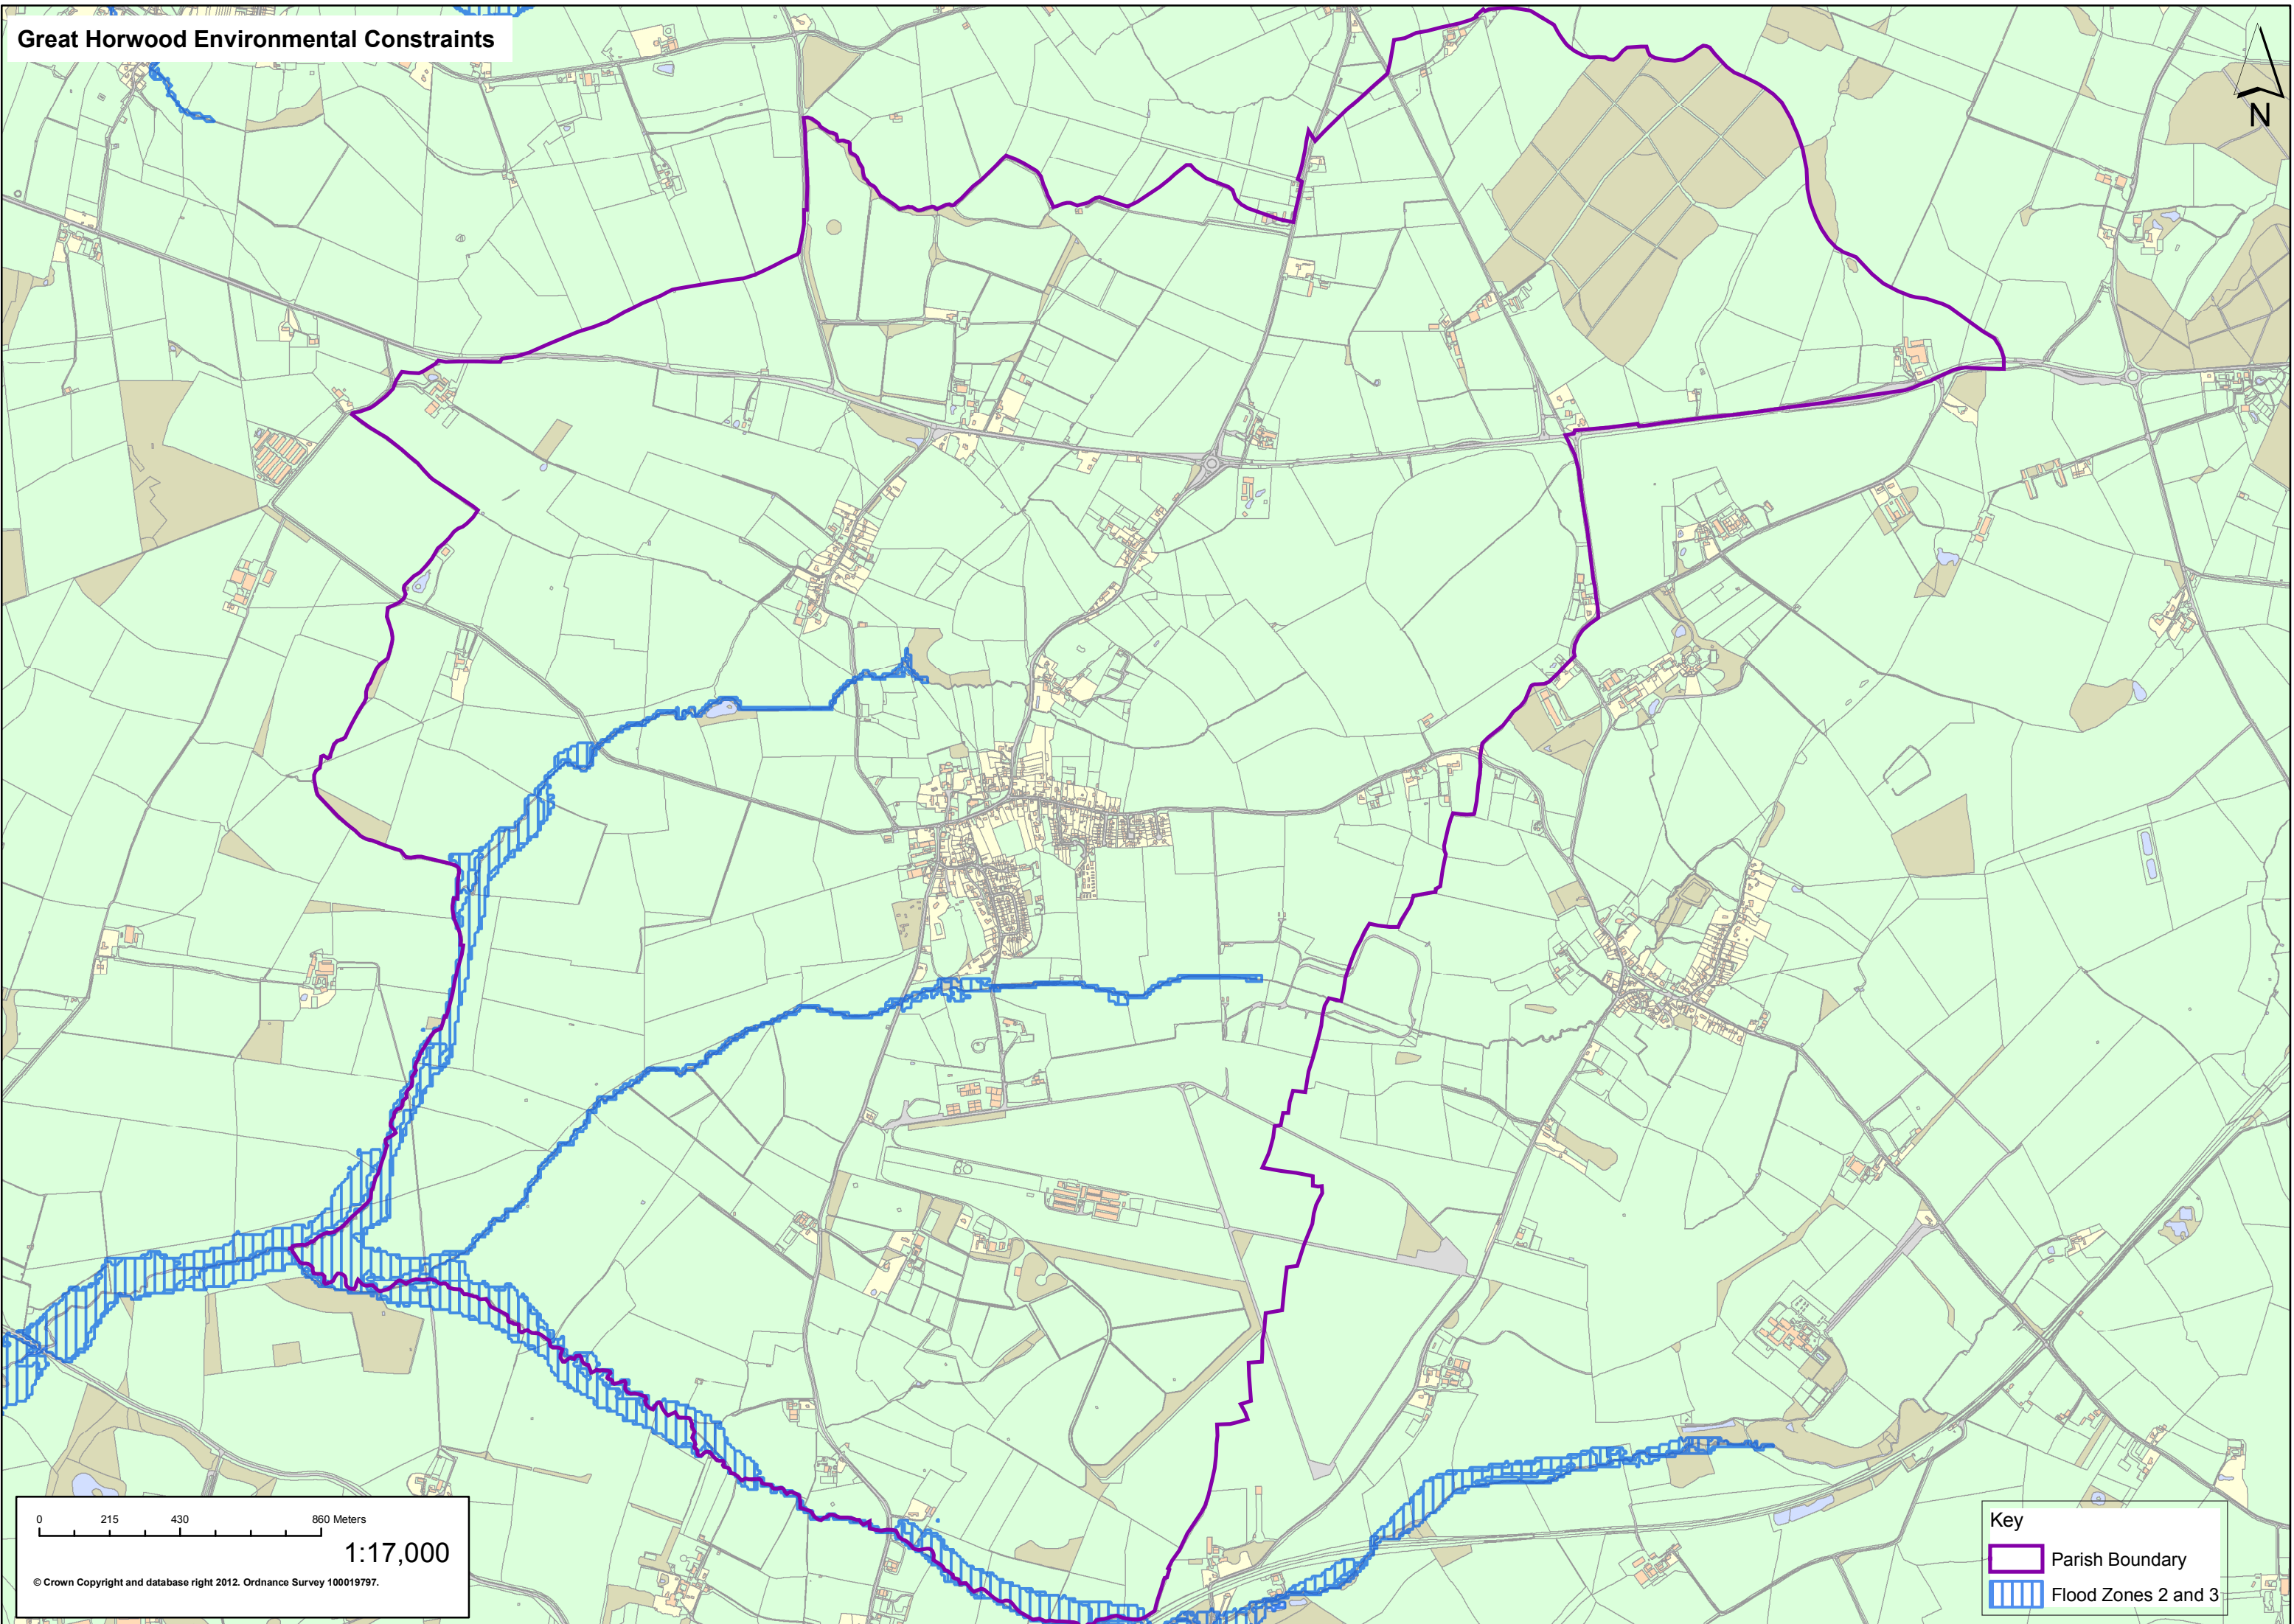

Great Horwood Environmental Constraints

Key

-  Parish Boundary
-  Flood Zones 2 and 3