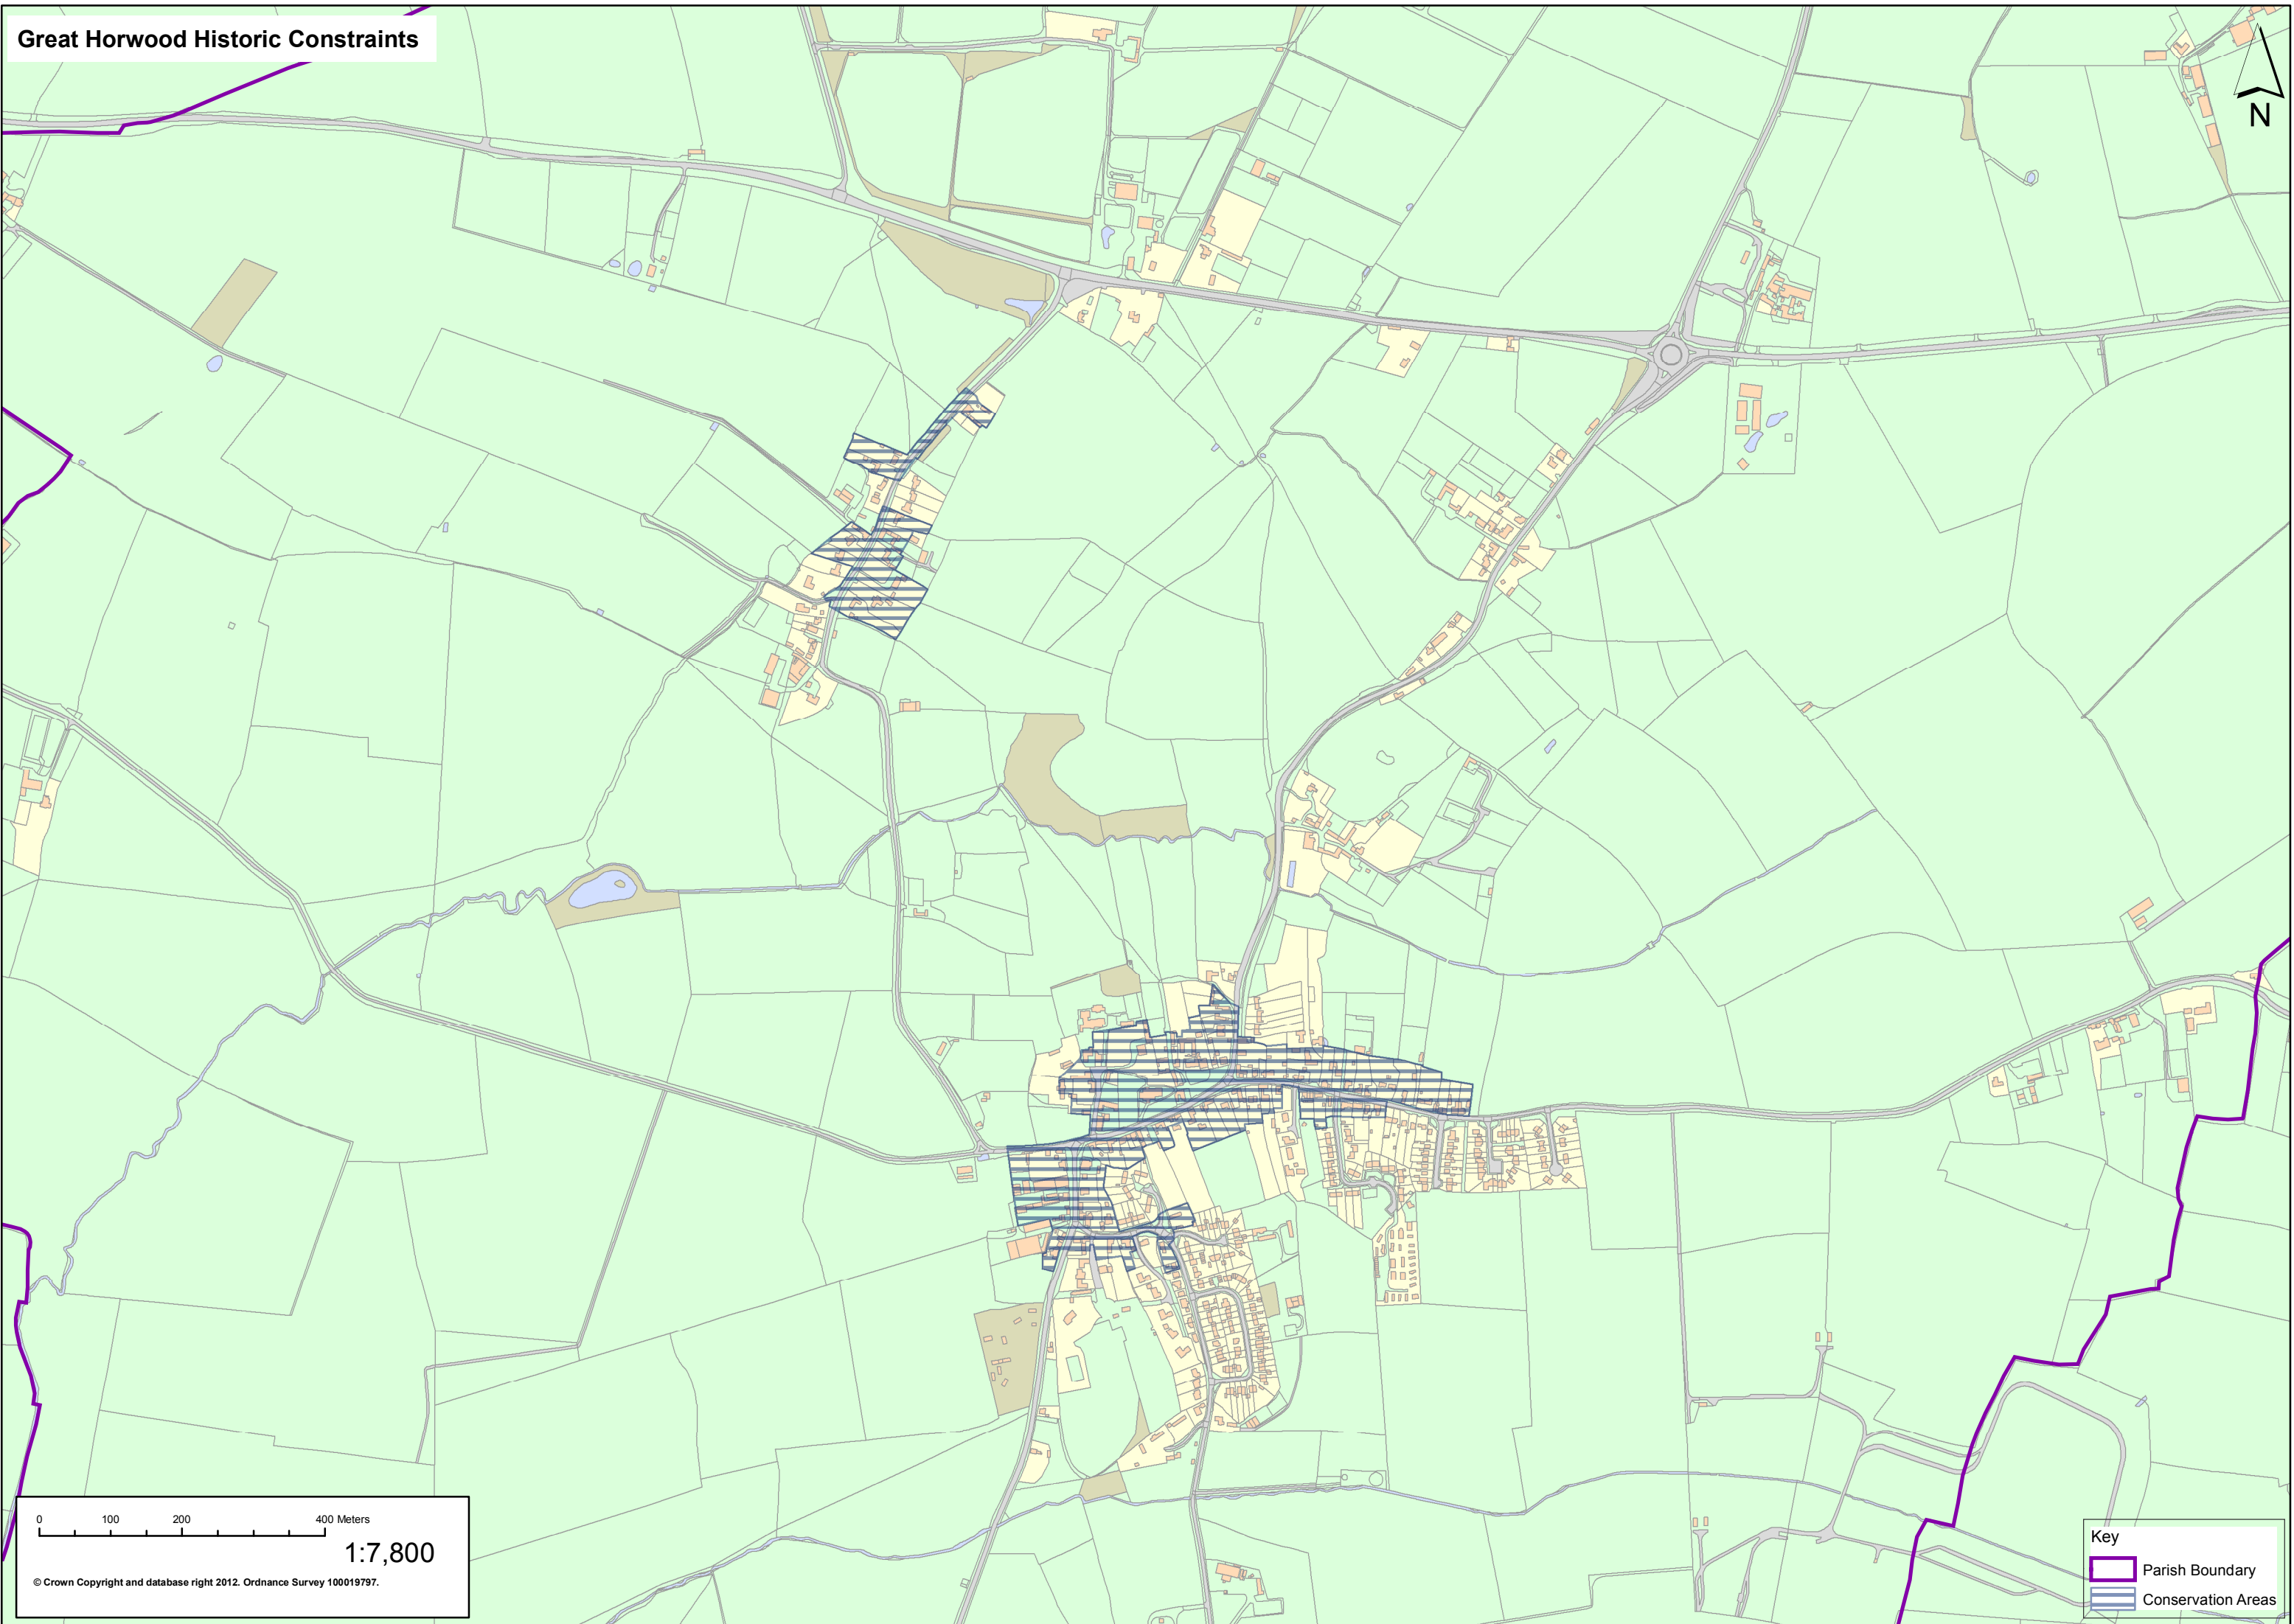

Great Horwood Historic Constraints

Key

-  Parish Boundary
-  Conservation Areas