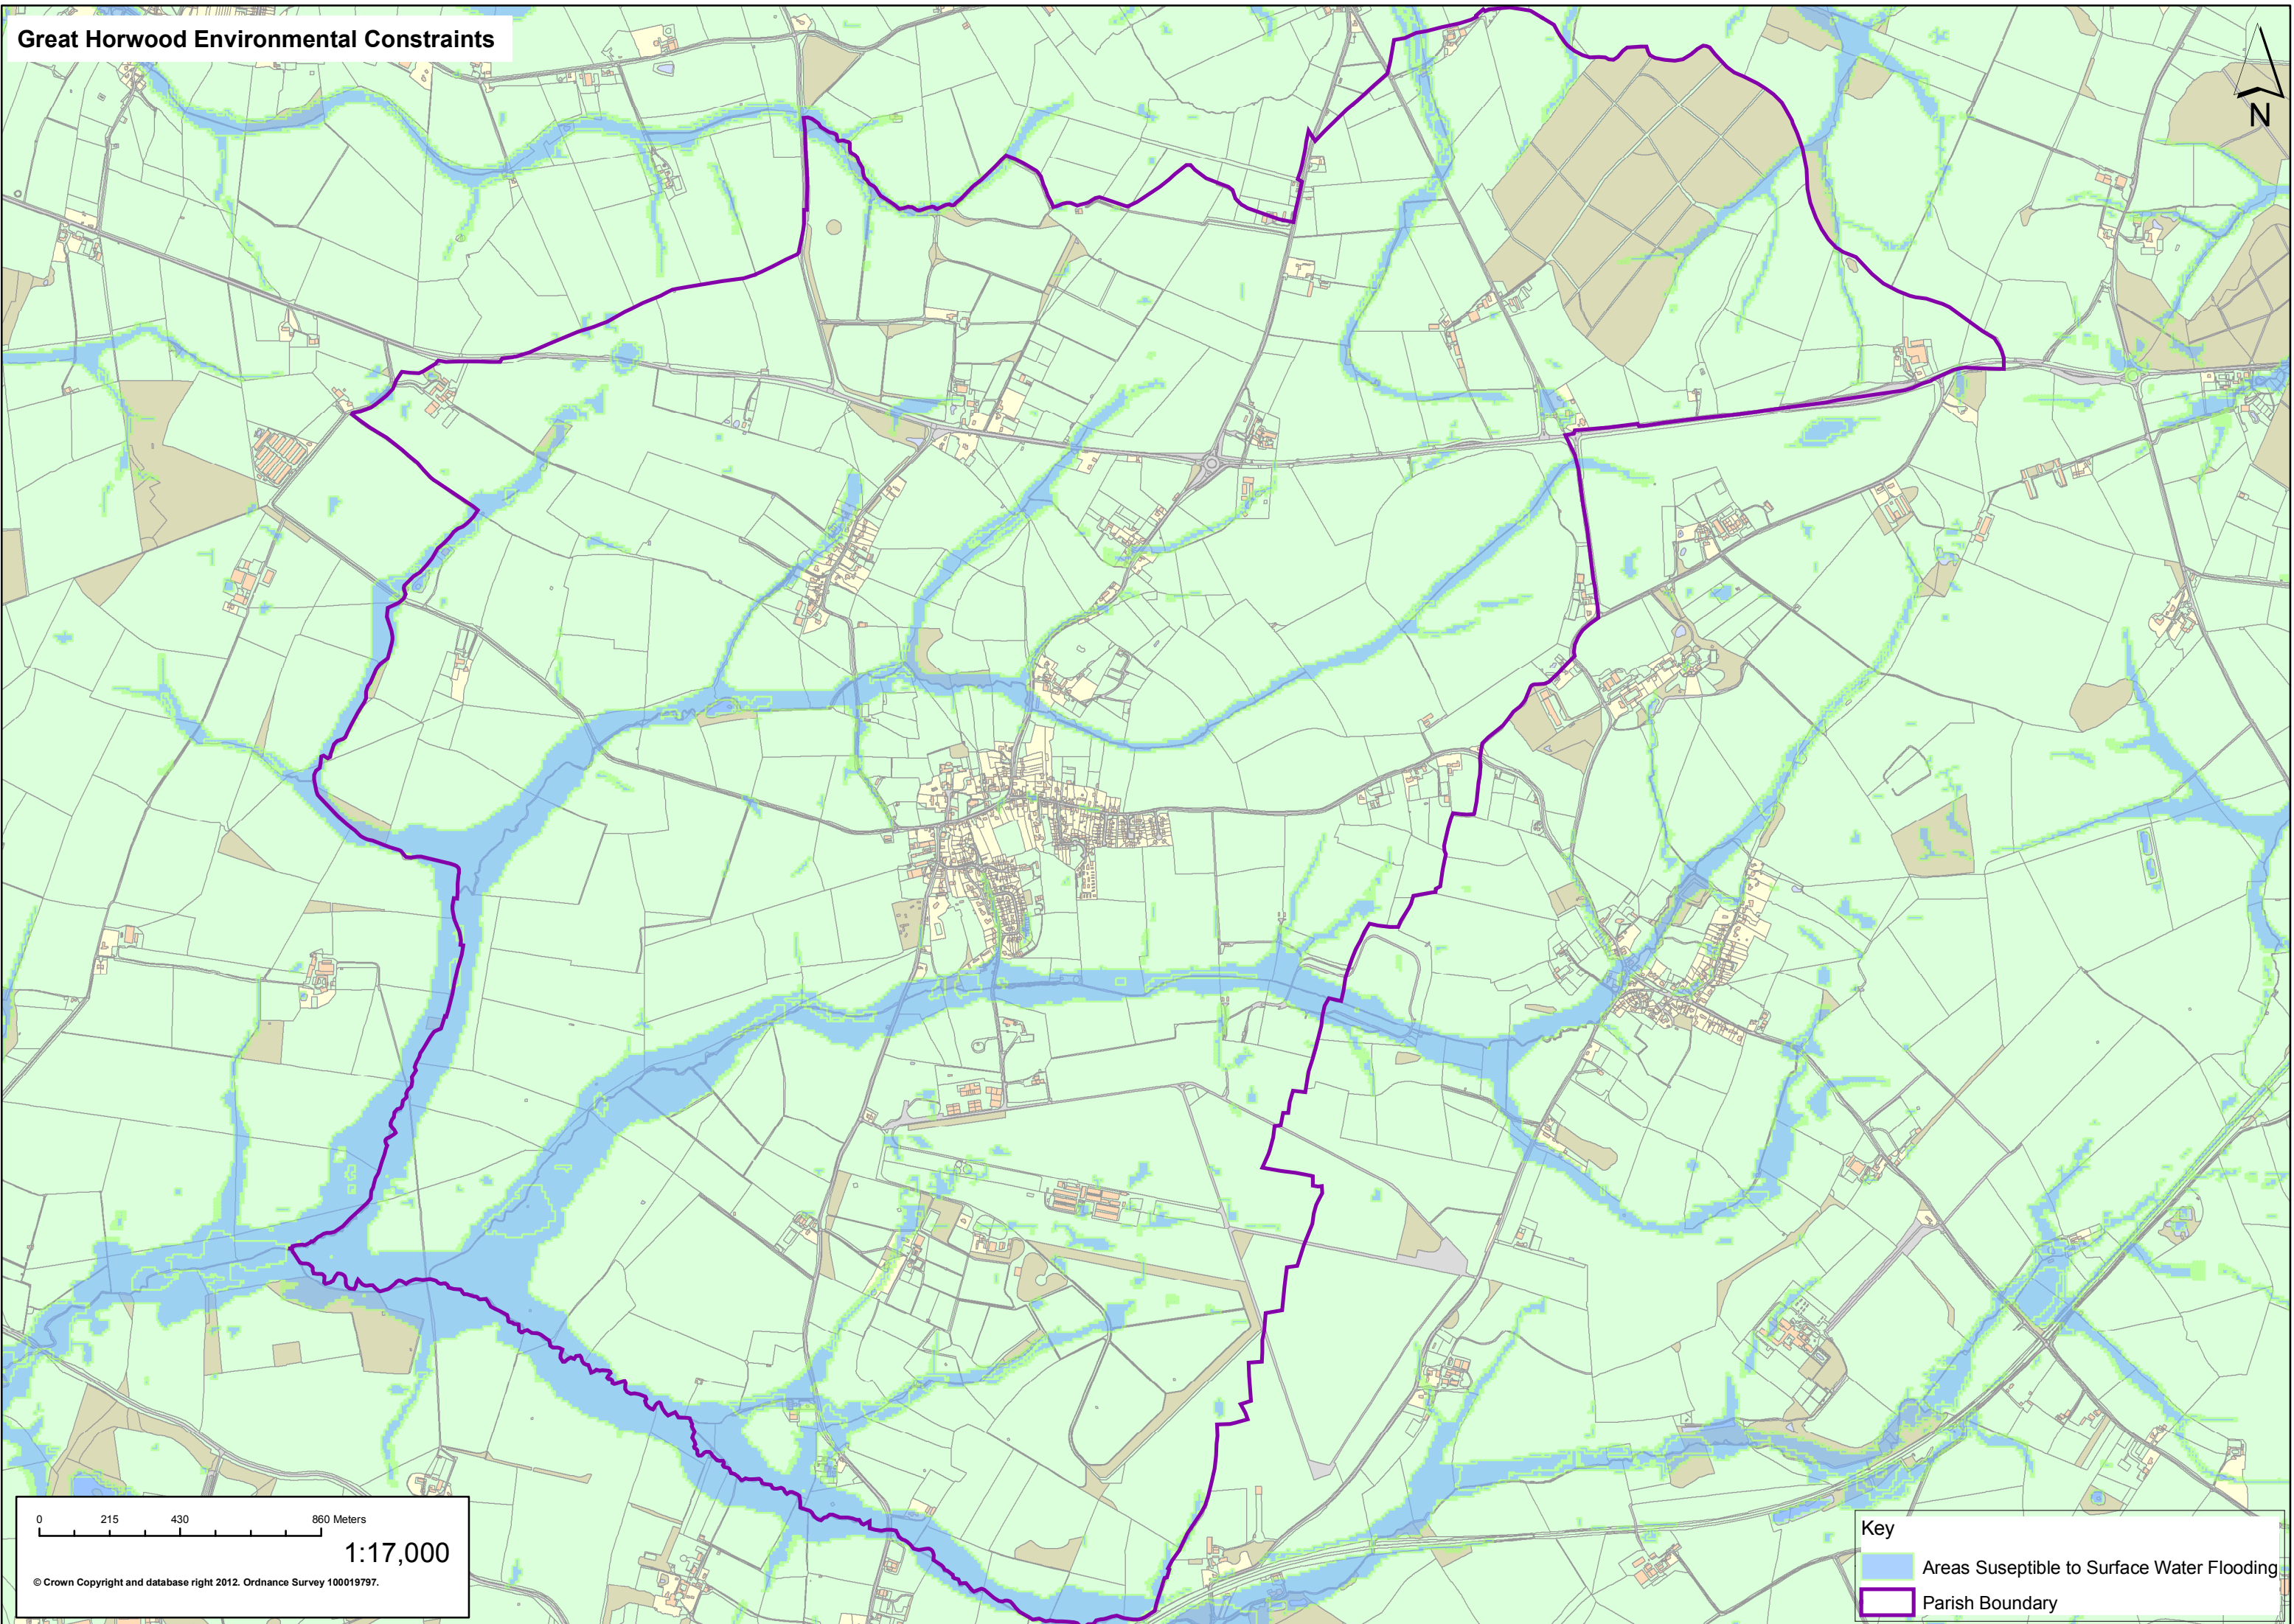

# Great Horwood Environmental Constraints

**Key**

-  Areas Suseptible to Surface Water Flooding
-  Parish Boundary