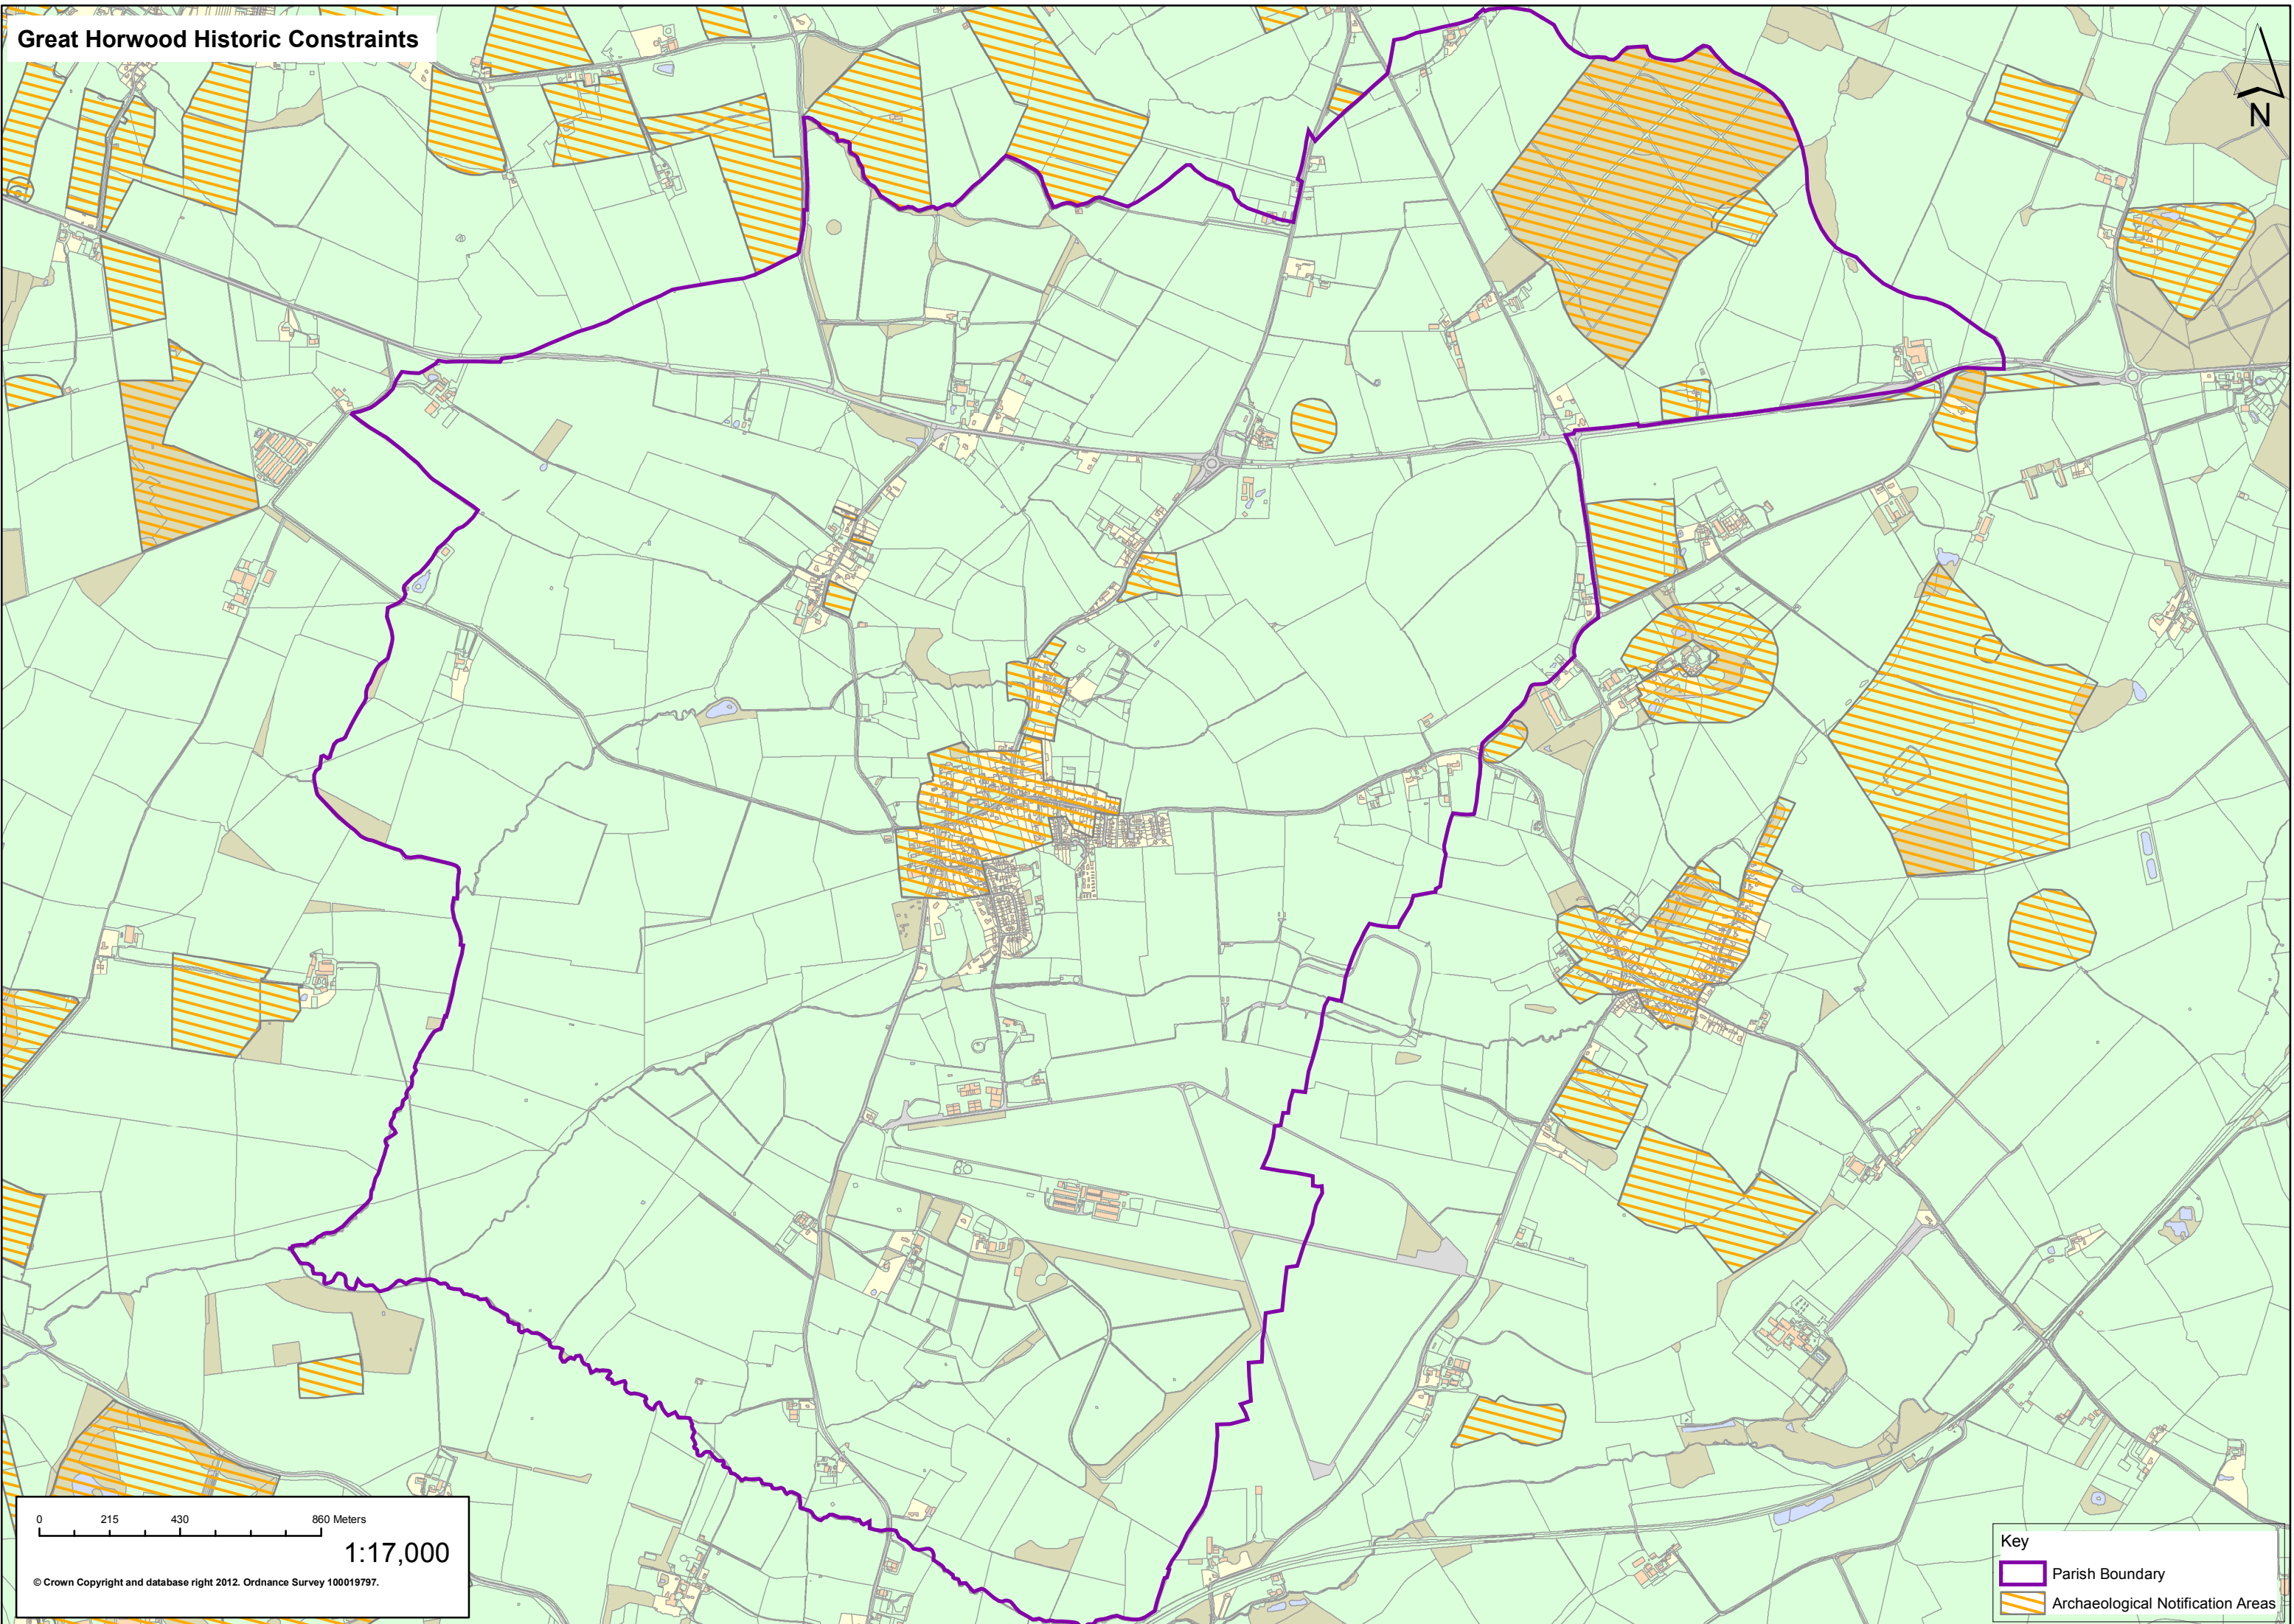

Great Horwood Historic Constraints

Key

-  Parish Boundary
-  Archaeological Notification Areas