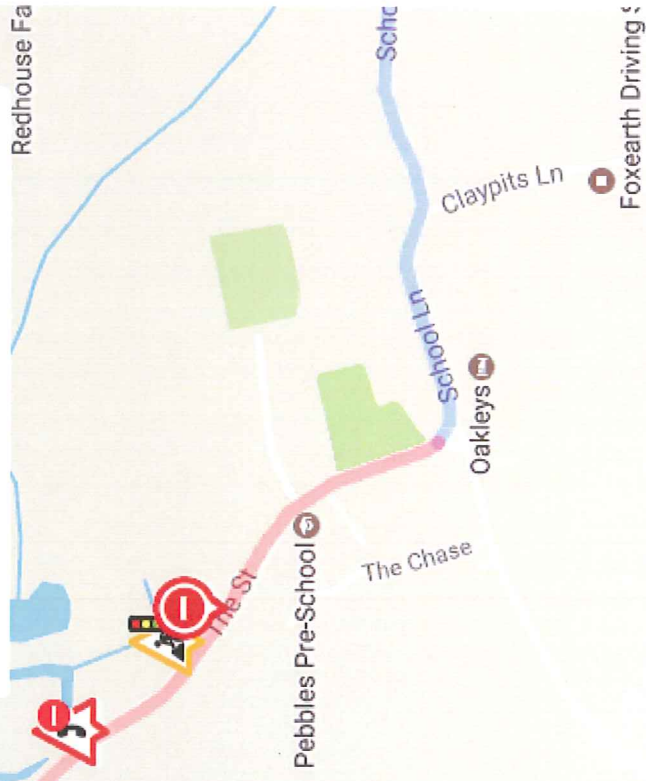

Dear Sir/Madam,

ROAD TRAFFIC REGULATION ACT 1984 - SECTION 14(1)

Temporary Traffic Regulation Order of The Street, Foxearth

Please click on the following link <https://roadworks.org?tm=107299> to find details of the intended closure of The Street, due to commence on 22nd May 2017 for 4 days. The closure is required for the safety of the public and workforce while BT undertakes laying new cable.

What's on this map

- Live incidents
- Road closures and diversions
- Traffic restrictions
- Roadworks
- Public events
- Operational info

Date filter:

16 Mar - 22 May

[Customise my map](#)

16 Mar - 22 May

Search location