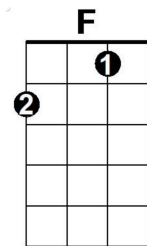

F

Don't go around tonight,

C

Well, it's bound to take your life

G7 F C /

There's a bad moon on the rise

C G7 F C G7 F C G7 F C G7 F

C G7 F C G7 F
Hope you got your things to-gether

C G7 F C G7 F
Hope you are quite pre-pared to die

C G7 F C G7 F
Looks like we're in for nasty weather

C G7 F C /
One eye is taken for an eye

F
Well, don't go around tonight,

C
Well, it's bound to take your life