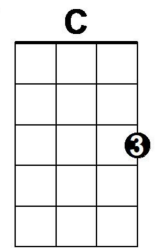

F

Don't go around tonight,

C

Well, it's bound to take your life

G7 F C /

There's a bad moon on the rise

C G7 F C G7 F C G7 F C G7 F

C G7 F C G7 F
Hope you got your things to-gether

C G7 F C G7 F
Hope you are quite pre-pared to die

C G7 F C G7 F
Looks like we're in for nasty weather

C G7 F C /
One eye is taken for an eye

F
Well, don't go around tonight,

C
Well, it's bound to take your life