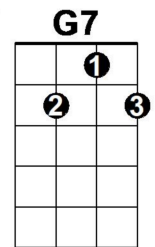

Bad Moon Rising – Creedence Clearwater Revival

Intro: C G7 F C C

C G7 F C G7 F

I see the bad moon a-rising

C G7 F C G7 F

I see trouble on the way

C G7 F C G7 F

I see earth-quakes and lightnin'

F

Don't go around tonight,

C

Well, it's bound to take your life

G7 F C /

There's a bad moon on the rise

C G7 F C G7 F C G7 F C G7 F

C G7 F C G7 F
Hope you got your things to-gether

C G7 F C G7 F
Hope you are quite pre-pared to die

C G7 F C G7 F
Looks like we're in for nasty weather

C G7 F C /
One eye is taken for an eye

F
Well, don't go around tonight,

C
Well, it's bound to take your life