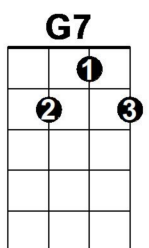

I Wanna Be Like You – Jungle Book

Intro: Am ///

Am E7
Now I'm the king of the swingers, oh, the jungle VI-P

Am
I've reached the top and had to stop, and that's what botherin' me

E7
I wanna be a man, man-cub, and stroll right into town

D7 G7 C C
Can learn to be human too!

(Kazoo Instrumental)

G7 C A7
~~Oobee doo, I wanna be like you.~~

D7 G7 C
~~I wanna walk like you, talk like you, too~~

G7 C A7
~~You'll see it's true, an ape like me,~~

D7 G7 C E7
~~Can learn to be human too!~~

Am E7
Now don't try to kid me, man-cub, I made a deal with you

Am
What I desire is man's red fire, to make my dream come true

E7
Give me the secret, man-cub, clue me what to do

Am
Give me the power of man's red flower, so I can be like you

G7 C A7
You-hoo-hoo! I wanna be like you-hoo-hoo

D7 G7 C
I wanna walk like you, talk like you, too-oo-o

G7 C A7
You'll see it's true, someone like m-e-e-e