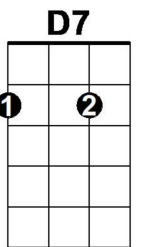

I Wanna Be Like You – Jungle Book

Intro: Am ///

Am E7
Now I'm the king of the swingers, oh, the jungle VI-P

Am
I've reached the top and had to stop, and that's what botherin' me

E7
I wanna be a man, man-cub, and stroll right into town

Am
And be just like the other men, I'm tired of monkeyin' a-round!

G7 C A7
Oh, oobee doo, I wanna be like you-hoo-hoo

D7 G7 C
I wanna walk like you, talk like you, too-oo-o

G7 C A7
You'll see it's true, an ape like m-e-e-e

D7 G7 C C
Can learn to be human too!

(Kazoo Instrumental)

G7 C A7
~~Oobee doo, I wanna be like you.~~

D7 G7 C
~~I wanna walk like you, talk like you, too~~

G7 C A7
~~You'll see it's true, an ape like me,~~

D7 G7 C E7
~~Can learn to be human too!~~

Am E7
Now don't try to kid me, man-cub, I made a deal with you

Am
What I desire is man's red fire, to make my dream come true

E7
Give me the secret, man-cub, clue me what to do

Am
Give me the power of man's red flower, so I can be like you