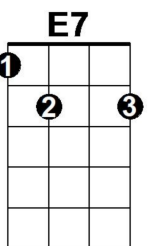

I Wanna Be Like You – Jungle Book

Intro: Am ///

Am E7
Now I'm the king of the swingers, oh, the jungle VI-P

Am
I've reached the top and had to stop, and that's what botherin' me

E7
I wanna be a man, man-cub, and stroll right into town

D7 G7 C C
Can learn to be human too!

(Kazoo Instrumental)

G7 C A7
~~Oobee doo, I wanna be like you.~~

D7 G7 C
~~I wanna walk like you, talk like you, too~~

G7 C A7
~~You'll see it's true, an ape like me,~~

Am
Give me the power of man's red flower, so I can be like you

G7 C A7
You-hoo-hoo! I wanna be like you-hoo-hoo

D7 G7 C
I wanna walk like you, talk like you, too-oo-o

G7 C A7
You'll see it's true, someone like m-e-e-e