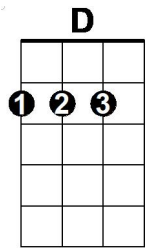

G C
Wig-wam, bam sham-a-lam Wam bam, bam sham-a-lam
G C /
Wig-wam, bam sham-a-lam Wam bam, bam sham-a-lam