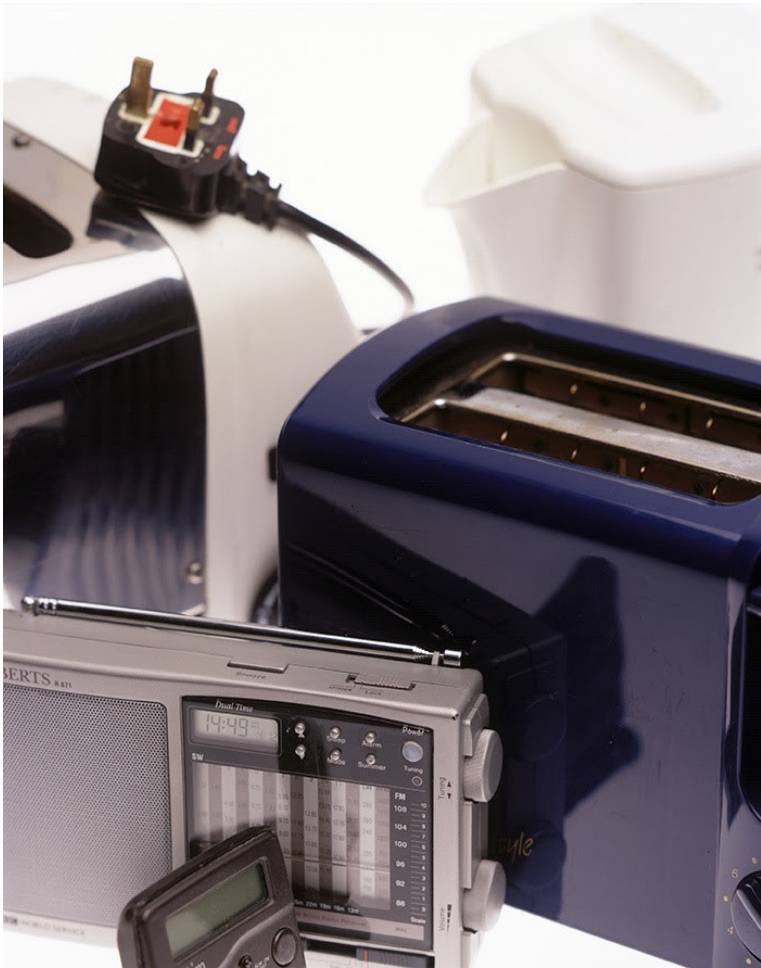

## New ways to recycle WEEE

Every year an estimated 2 million tonnes of electrical and electronic equipment (known as WEEE), goes to waste. So, reuse or recycling are the preferred options for disposing of unwanted items. To help do our bit to tackle climate change, we have recently introduced new small WEEE drop-off locations as a 12 month trial.

### **What is an example of what is classed as small WEEE?**

- electric toothbrushes
- small radios
- toasters
- hairdryers

To keep your journey essential, please try to combine your visit to a WEEE collection point to recycle other items at the same time, such as glass bottles and jars. When you come to meet our special WEEE collection vehicle, social distancing measures will be in place in order to keep everyone safe.