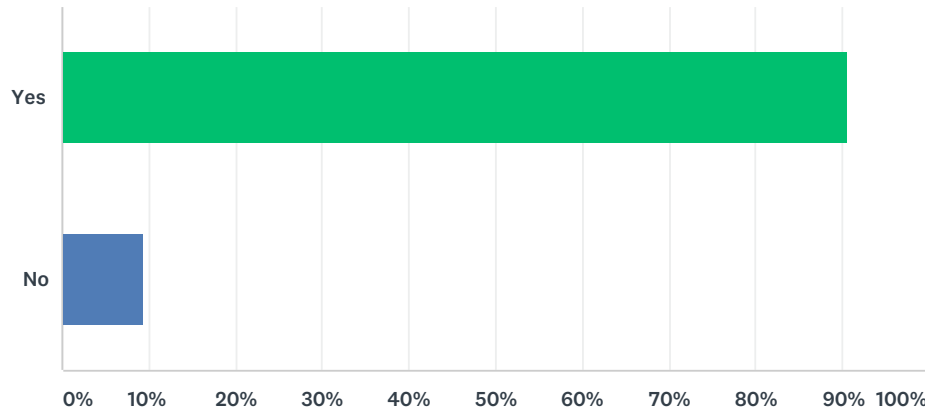

### Q7 Are you aware of Basildon Council's Local Plan proposals to build 2000 homes on land (H13) between Pound Lane and Pitsea?

Answered: 222 Skipped: 17

ANSWER CHOICES	RESPONSES	
Yes	90.54%	201
No	9.46%	21
Total Respondents: 222		