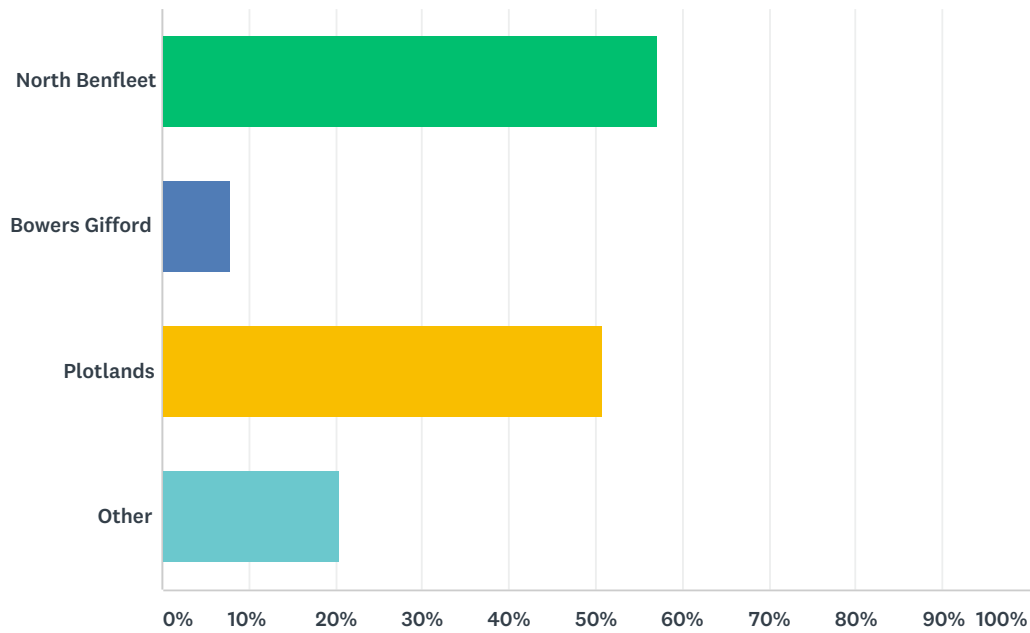

Q6 Where in the village do think the Neighbourhood Plan should propose new development ?

Answered: 224 Skipped: 15

ANSWER CHOICES	RESPONSES	
North Benfleet	57.14%	128
Bowers Gifford	8.04%	18
Plotlands	50.89%	114
Other	20.54%	46
Total Respondents: 224		