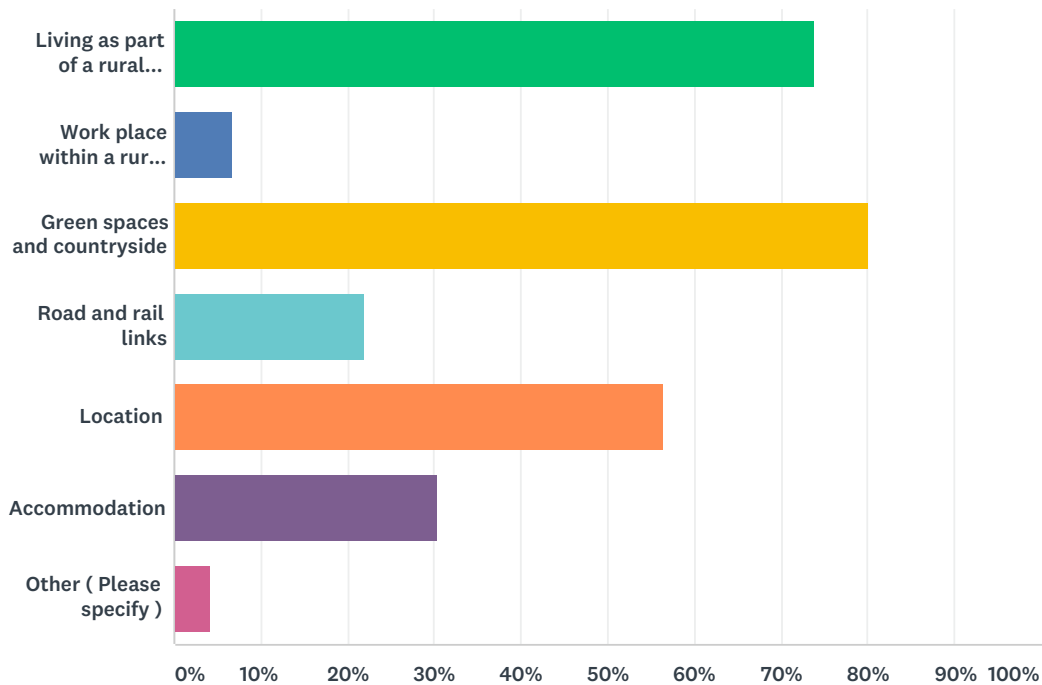

Q5 What do you like about living or working in Bowers Gifford & North Benfleet?

Answered: 237 Skipped: 2

ANSWER CHOICES	RESPONSES	
Living as part of a rural community	73.84%	175
Work place within a rural community	6.75%	16
Green spaces and countryside	80.17%	190
Road and rail links	21.94%	52
Location	56.54%	134
Accommodation	30.38%	72
Other (Please specify)	4.22%	10
Total Respondents: 237		