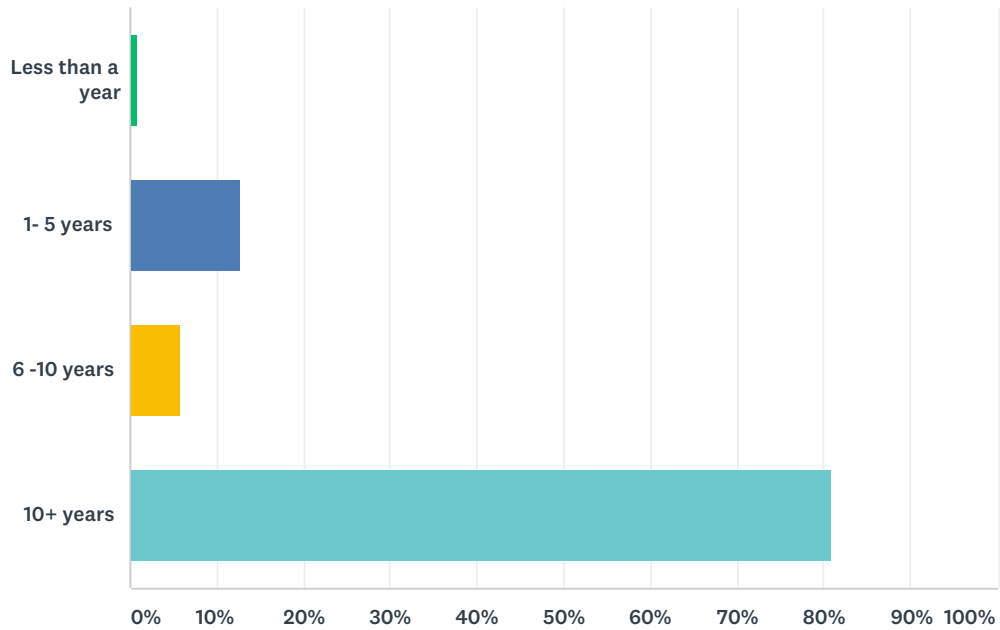

Q1 How long have you lived in the Parish

Answered: 236 Skipped: 3

ANSWER CHOICES	RESPONSES
Less than a year	0.85% 2
1- 5 years	12.71% 30
6 -10 years	5.93% 14
10+ years	80.93% 191
Total Respondents: 236	