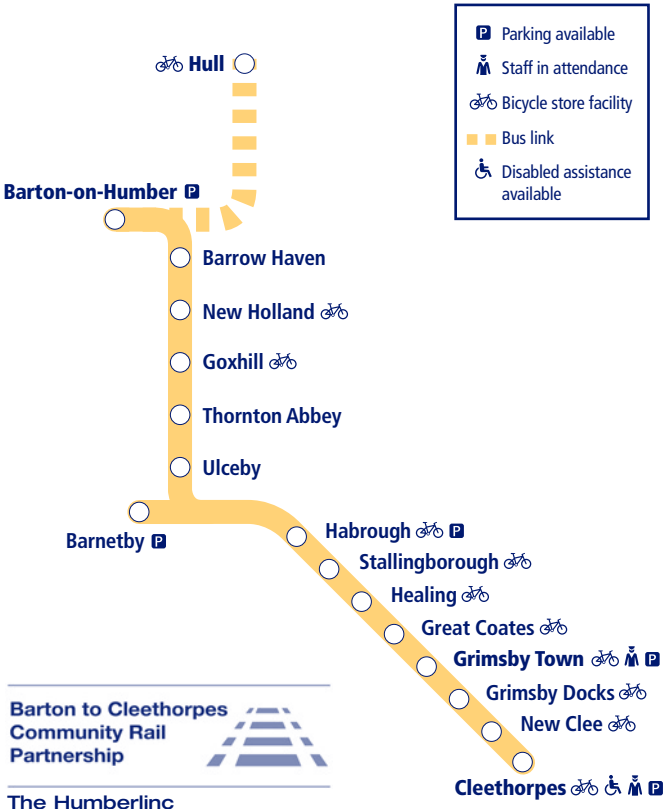

31

Train times

19 May 2019 – 14 December 2019

Barton-on-Humber to Cleethorpes

This timetable shows the complete train service between **Barton and Cleethorpes**.

How to read this timetable

Look down the left hand column for your departure station. Read across until you find a suitable departure time. Read down the column to find the arrival time at your destination. Through services are shown in bold type (this means you won't have to change trains). Connecting services are shown in light type. If you travel on a connecting service, change at the next station shown in bold or if you arrive on a connecting service, change at the last station shown in bold, unless a footnote advises otherwise.

Minimum connection times

All stations have a minimum connection time of 5 minutes unless stated.

Community Rail Partnerships and community groups

We support a number of active community rail partnerships (CRPs) across our network. CRPs bring together local communities and the rail industry to deliver benefits to both, and encourage use of the lines they represent.

For up to date travel information and live departures direct to your mobile, text your station **name** or **location code** to **8 49 50**.

Customers with disabilities or restricted mobility are encouraged to contact our **Customer Experience Centre** who will book assistance for you.