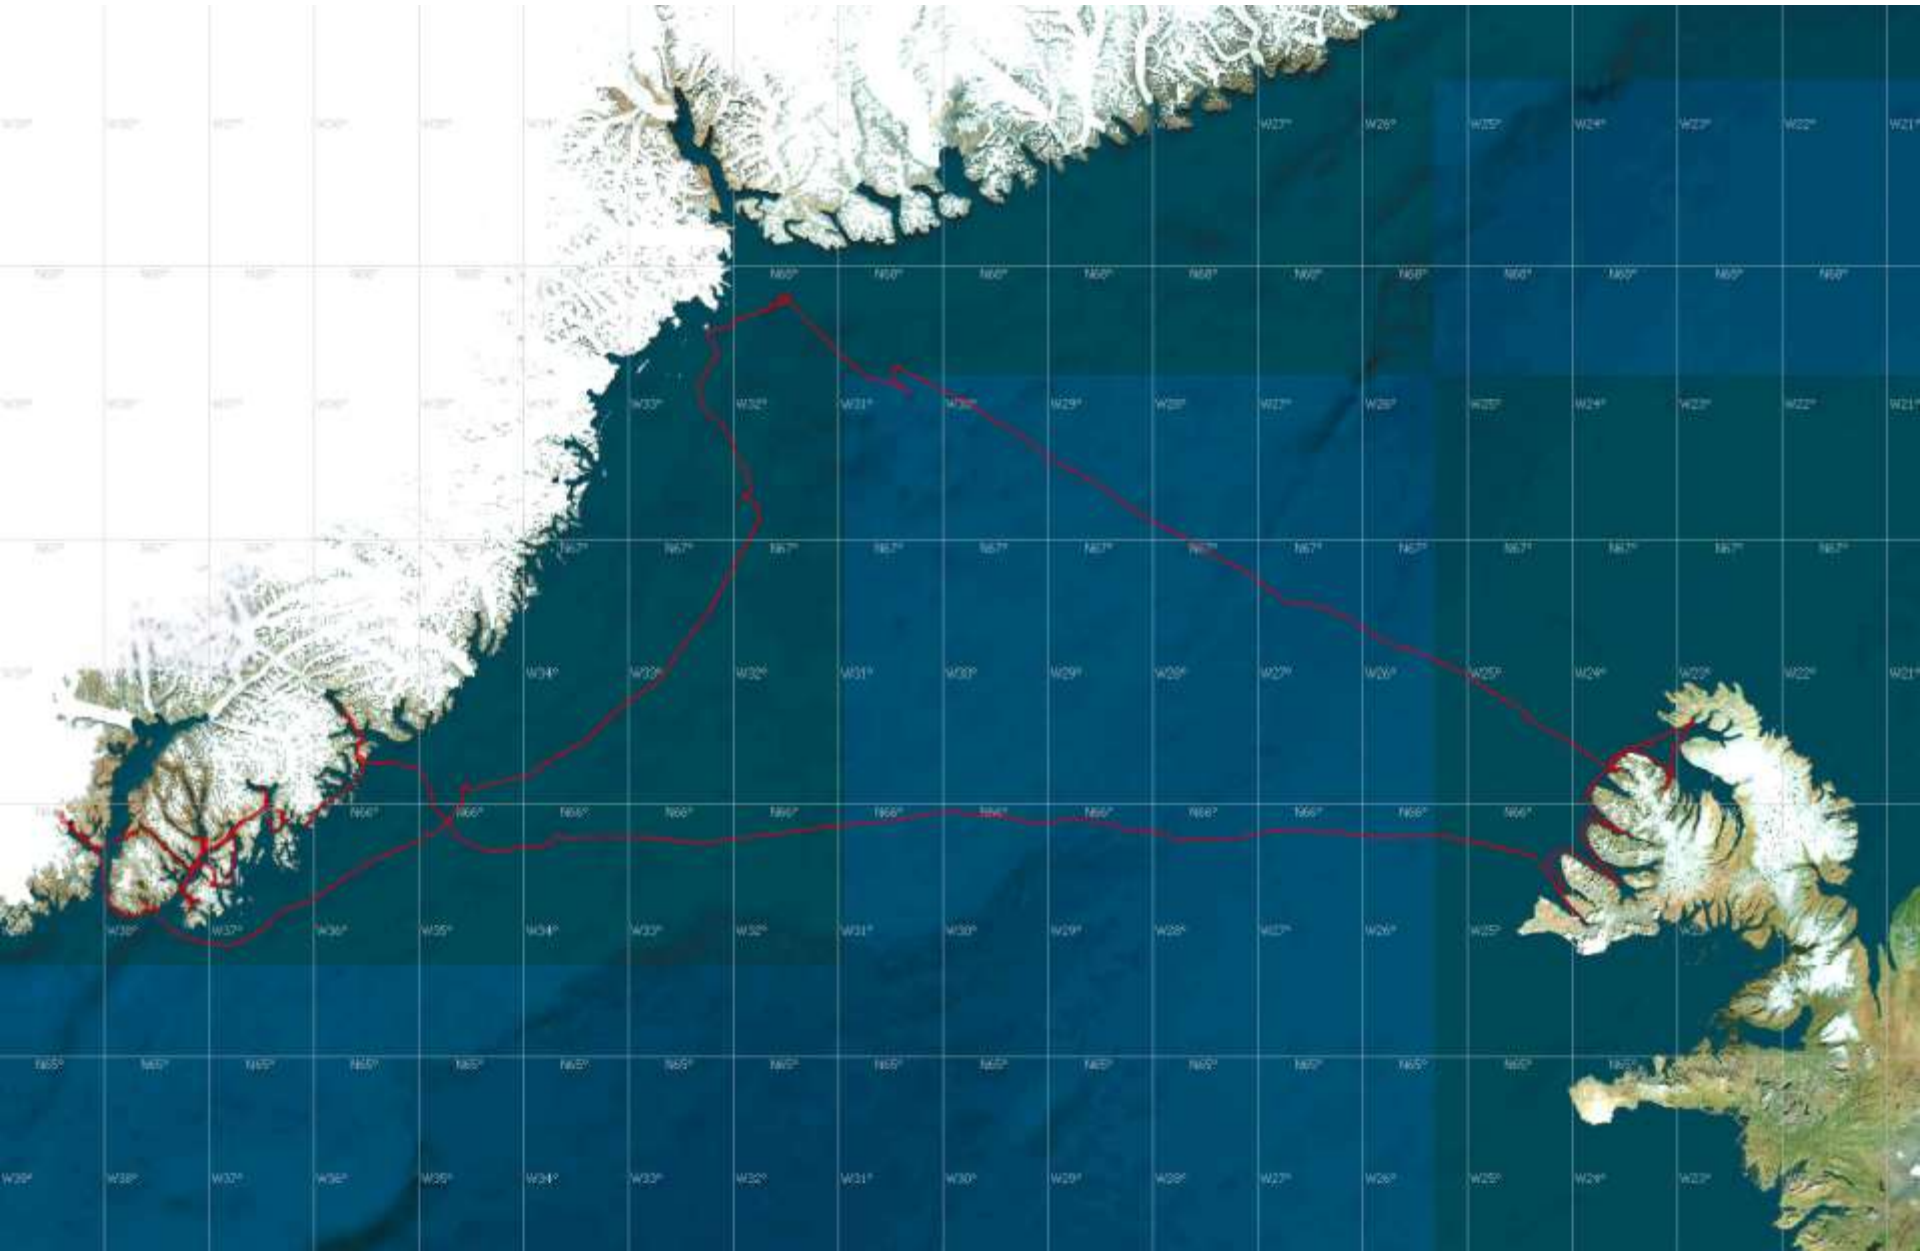

Boreal - July/August 2017

MODIS-Aqua:
2017-07-26

Kangerlussuaq, 26th July

Kangerlussuaq

Kangerlussuaq

Off Nordre Aputiteeq

East Greenland Ice Chart
Valid: 27 July 2017, 19:55 UTC

Sentinel-1B:
2017-07-27

MODIS-Terra:
2017-07-28

MODIS-Terra:
2017-07-29

MODIS-Aqua:
2017-07-30

Ammassalik Fjord, 30th July

Ammassalik Fjord from Tasiilaq

Johan Petersen Fjord and the Ice Cap

Sermilik Fjord

Sermilik Fjord

Tilman's heritage

Kulusuk, 7th August

Glacier de France,
Kangertittivatsiaq

Global Litterbase, a citizen project by the Alfred-Wegener-Institut

Kuumit, Ammassalik Fjord

The sought after piece of equipment

Off Storø Island, 16th August