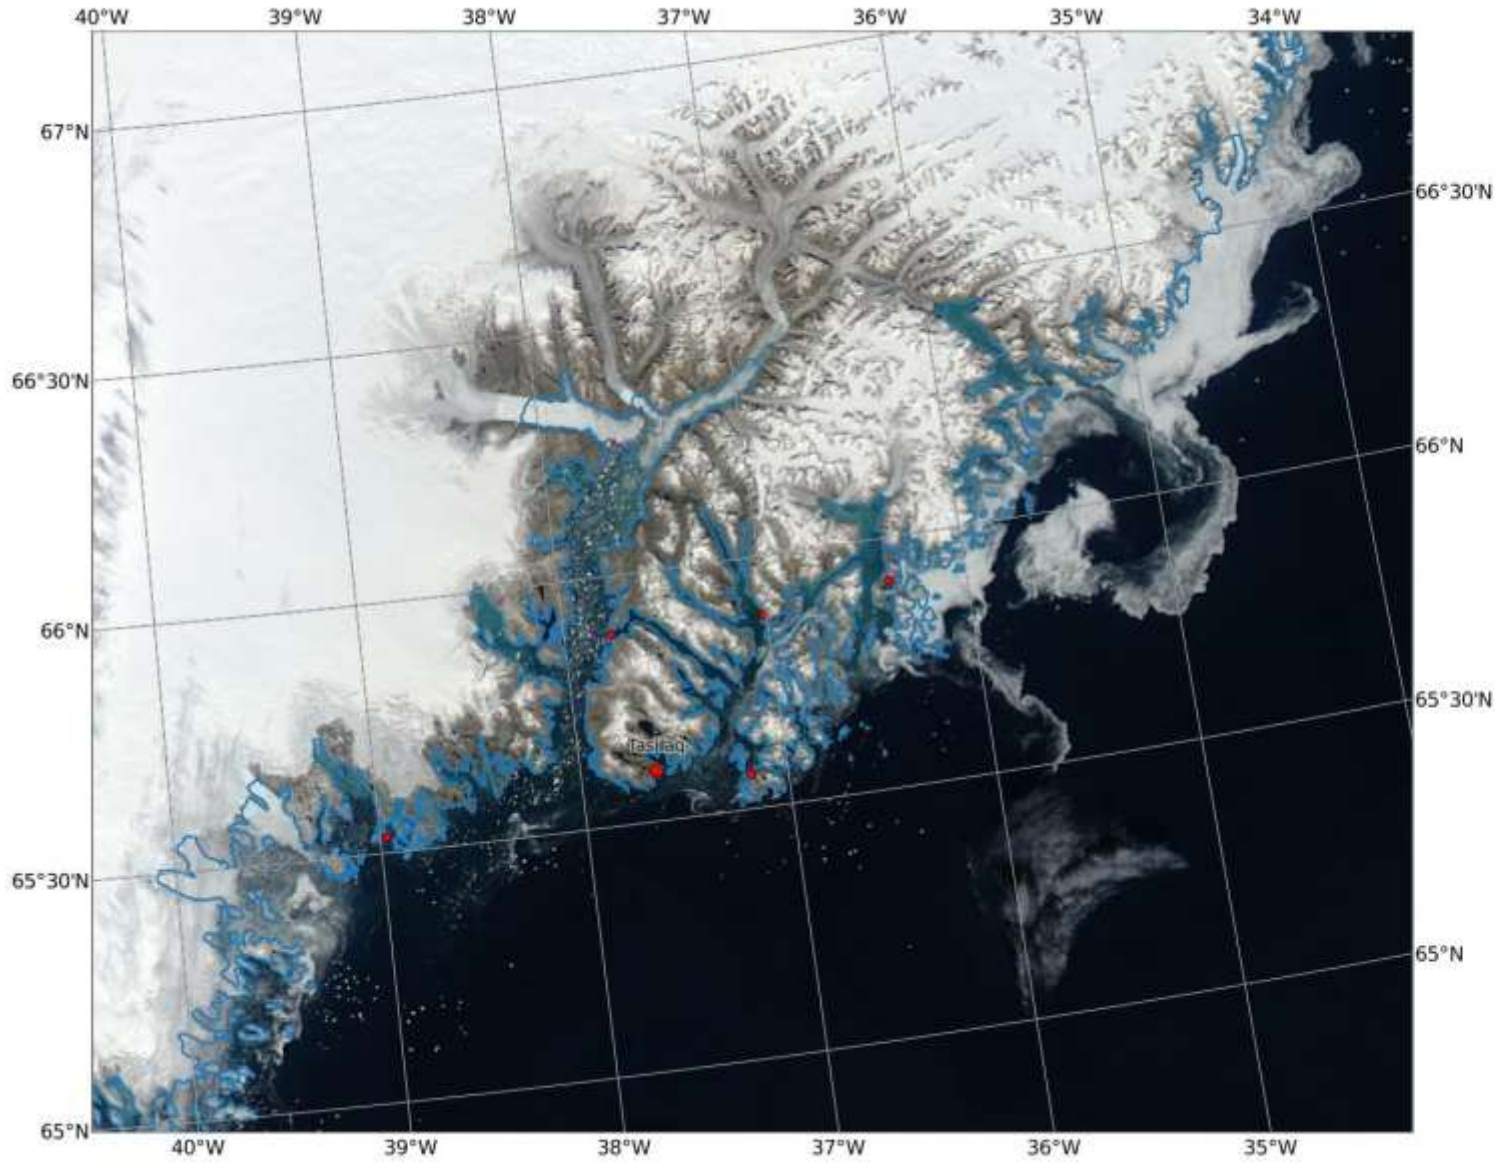

Boreal - July/August 2017

MODIS-Aqua:
2017-07-26

Kangerlussuaq, 26th July

Kangerlussuaq

Kangerlussuaq

Off Nordre Aputiteeq

East Greenland Ice Chart
Valid: 27 July 2017, 19:55 UTC

Sentinel-1B:
2017-07-27

MODIS-Terra:
2017-07-28

MODIS-Terra:
2017-07-29

MODIS-Aqua:
2017-07-30

Ammassalik Fjord, 30th July

Ammassalik Fjord from Tasiilaq

Johan Petersen Fjord and the Ice Cap

Sermilik Fjord

Sermilik Fjord

Tilman's heritage

Kulusuk, 7th August

Glacier de France,
Kangertittivatsiaq

Global Litterbase, a citizen project by the Alfred-Wegener-Institut

Kuumit, Ammassalik Fjord

The sought after piece of equipment

Off Storø Island, 16th August