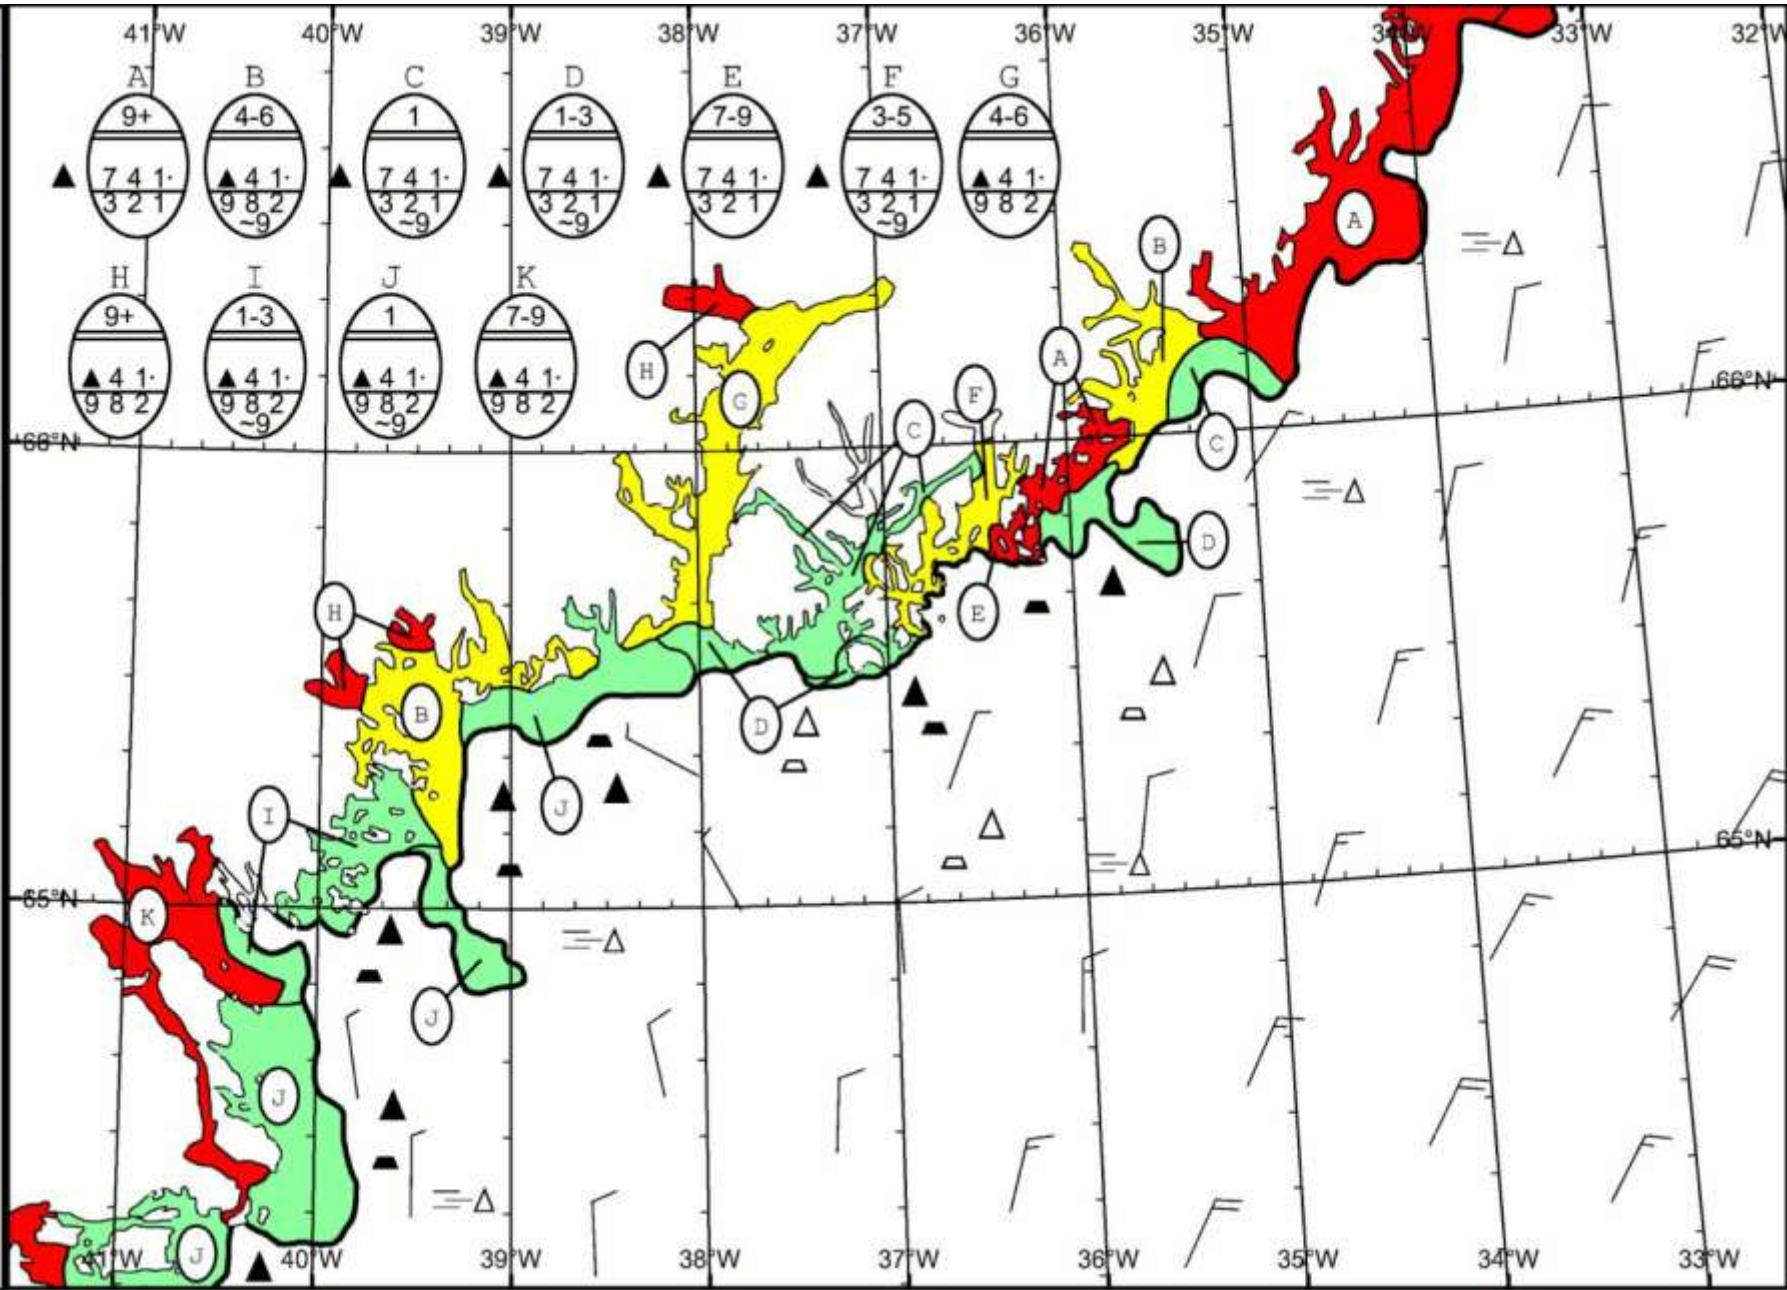

Boreal - July/August 2017

MODIS-Aqua:
2017-07-26

Kangerlussuaq, 26th July

Kangerlussuaq

Kangerlussuaq

Off Nordre Aputiteeq

East Greenland Ice Chart
Valid: 27 July 2017, 19:55 UTC

Sentinel-1B:
2017-07-27

MODIS-Terra:
2017-07-28

MODIS-Terra:
2017-07-29

MODIS-Aqua:
2017-07-30

Ammassalik Fjord, 30th July

Ammassalik Fjord from Tasiilaq

Johan Petersen Fjord and the Ice Cap

Sermilik Fjord

Sermilik Fjord

Tilman's heritage

Kulusuk, 7th August

Glacier de France,
Kangertittivatsiaq

Global Litterbase, a citizen project by the Alfred-Wegener-Institut

Kuumit, Ammassalik Fjord

The sought after piece of equipment

Off Storø Island, 16th August