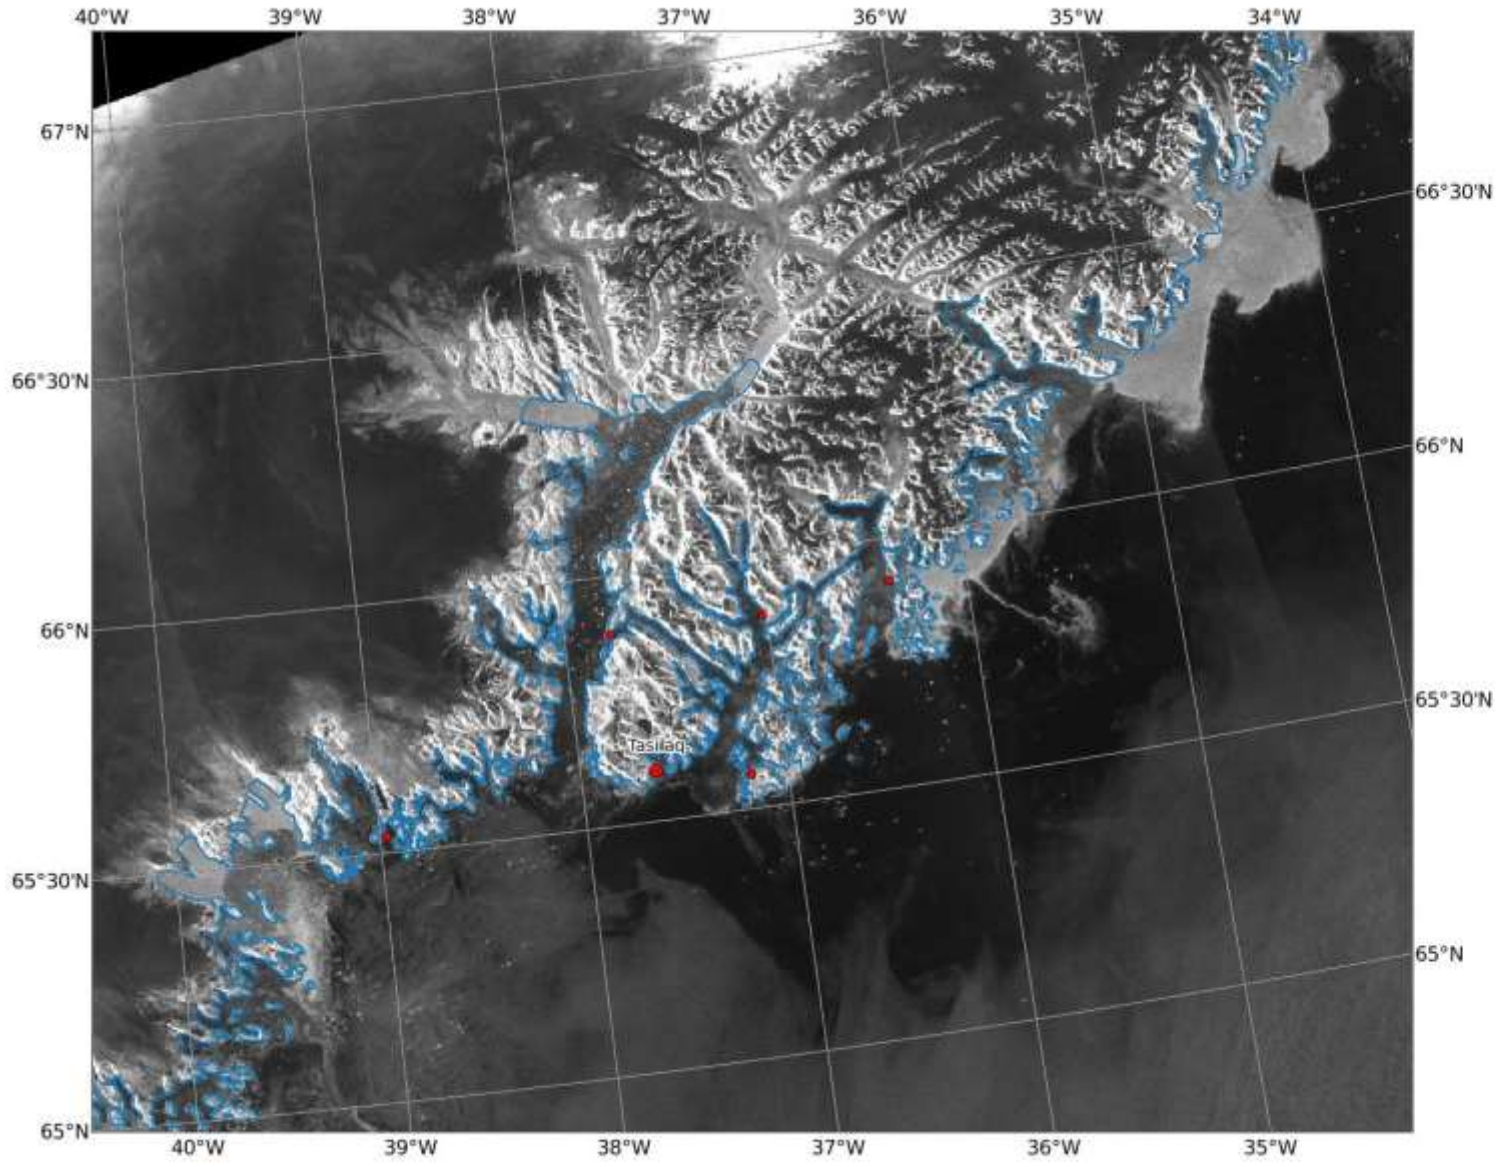

Boreal - July/August 2017

MODIS-Aqua:
2017-07-26

Kangerlussuaq, 26th July

Kangerlussuaq

Kangerlussuaq

Off Nordre Aputiteeq

East Greenland Ice Chart
Valid: 27 July 2017, 19:55 UTC

Sentinel-1B:
2017-07-27

MODIS-Terra:
2017-07-28

MODIS-Terra:
2017-07-29

MODIS-Aqua:
2017-07-30

Ammassalik Fjord, 30th July

Ammassalik Fjord from Tasiilaq

Johan Petersen Fjord and the Ice Cap

Sermilik Fjord

Sermilik Fjord

Tilman's heritage

Kulusuk, 7th August

Glacier de France,
Kangertittivatsiaq

Global Litterbase, a citizen project by the Alfred-Wegener-Institut

Kuumit, Ammassalik Fjord

The sought after piece of equipment

Off Storø Island, 16th August