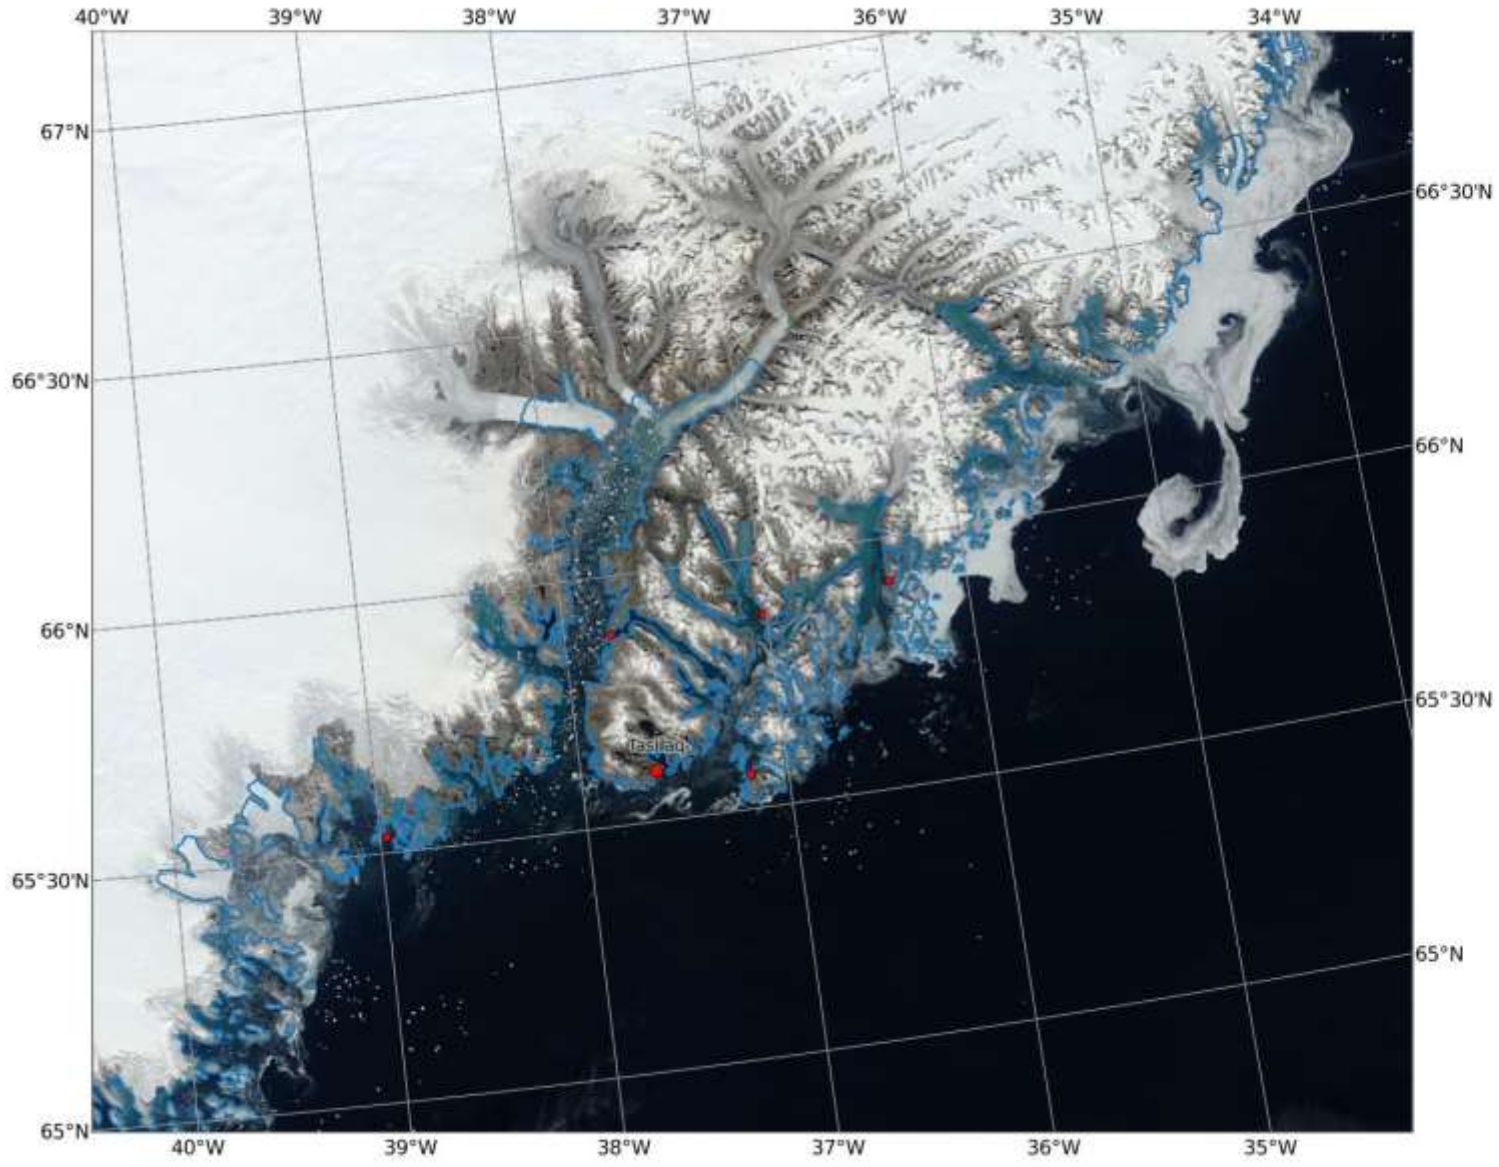

Boreal - July/August 2017

MODIS-Aqua:
2017-07-26

Kangerlussuaq, 26th July

Kangerlussuaq

Kangerlussuaq

Off Nordre Aputiteeq

East Greenland Ice Chart
Valid: 27 July 2017, 19:55 UTC

Sentinel-1B:
2017-07-27

MODIS-Terra:
2017-07-28

MODIS-Terra:
2017-07-29

MODIS-Aqua:
2017-07-30

Ammassalik Fjord, 30th July

Ammassalik Fjord from Tasiilaq

Johan Petersen Fjord and the Ice Cap

Sermilik Fjord

Sermilik Fjord

Tilman's heritage

Kulusuk, 7th August

Glacier de France,
Kangertittivatsiaq

Global Litterbase, a citizen project by the Alfred-Wegener-Institut

Kuumit, Ammassalik Fjord

The sought after piece of equipment

Off Storø Island, 16th August