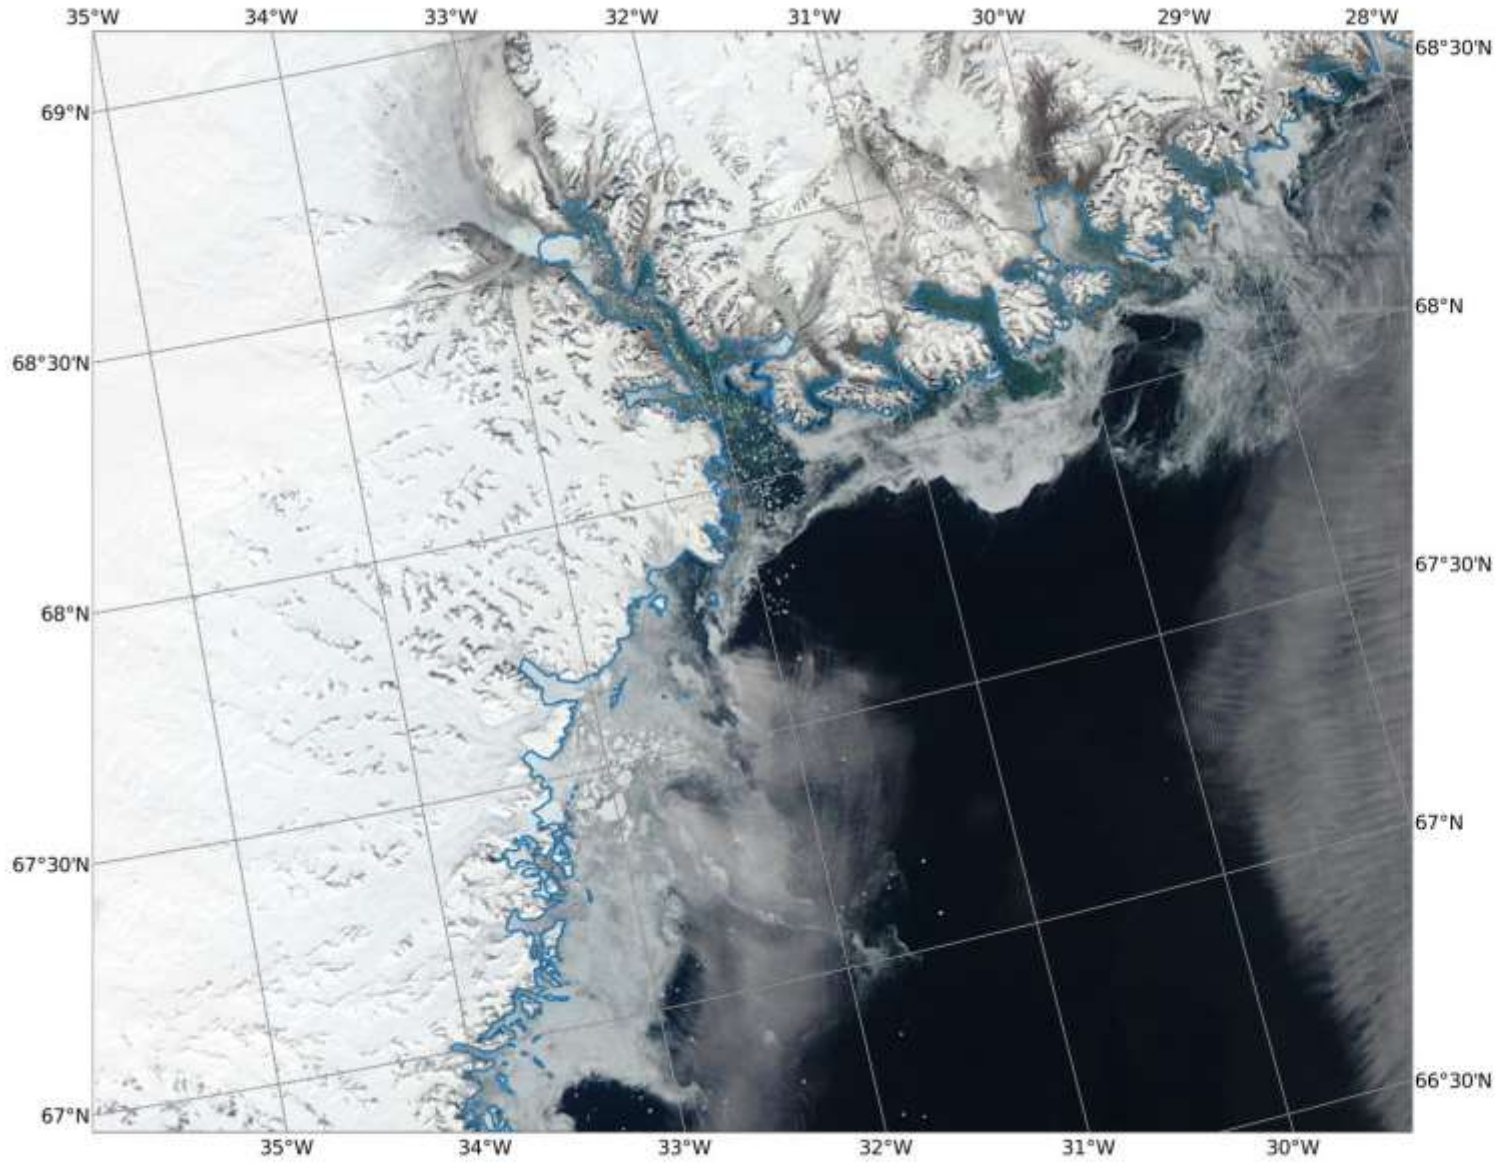

Boreal - July/August 2017

MODIS-Aqua:
2017-07-26

Kangerlussuaq, 26th July

Kangerlussuaq

Kangerlussuaq

Off Nordre Aputiteeq

East Greenland Ice Chart
Valid: 27 July 2017, 19:55 UTC

Sentinel-1B:
2017-07-27

MODIS-Terra:
2017-07-28

MODIS-Terra:
2017-07-29

MODIS-Aqua:
2017-07-30

Ammassalik Fjord, 30th July

Ammassalik Fjord from Tasiilaq

Johan Petersen Fjord and the Ice Cap

Sermilik Fjord

Sermilik Fjord

Tilman's heritage

Kulusuk, 7th August

Glacier de France,
Kangertittivatsiaq

Global Litterbase, a citizen project by the Alfred-Wegener-Institut

Kuumit, Ammassalik Fjord

The sought after piece of equipment

Off Storø Island, 16th August