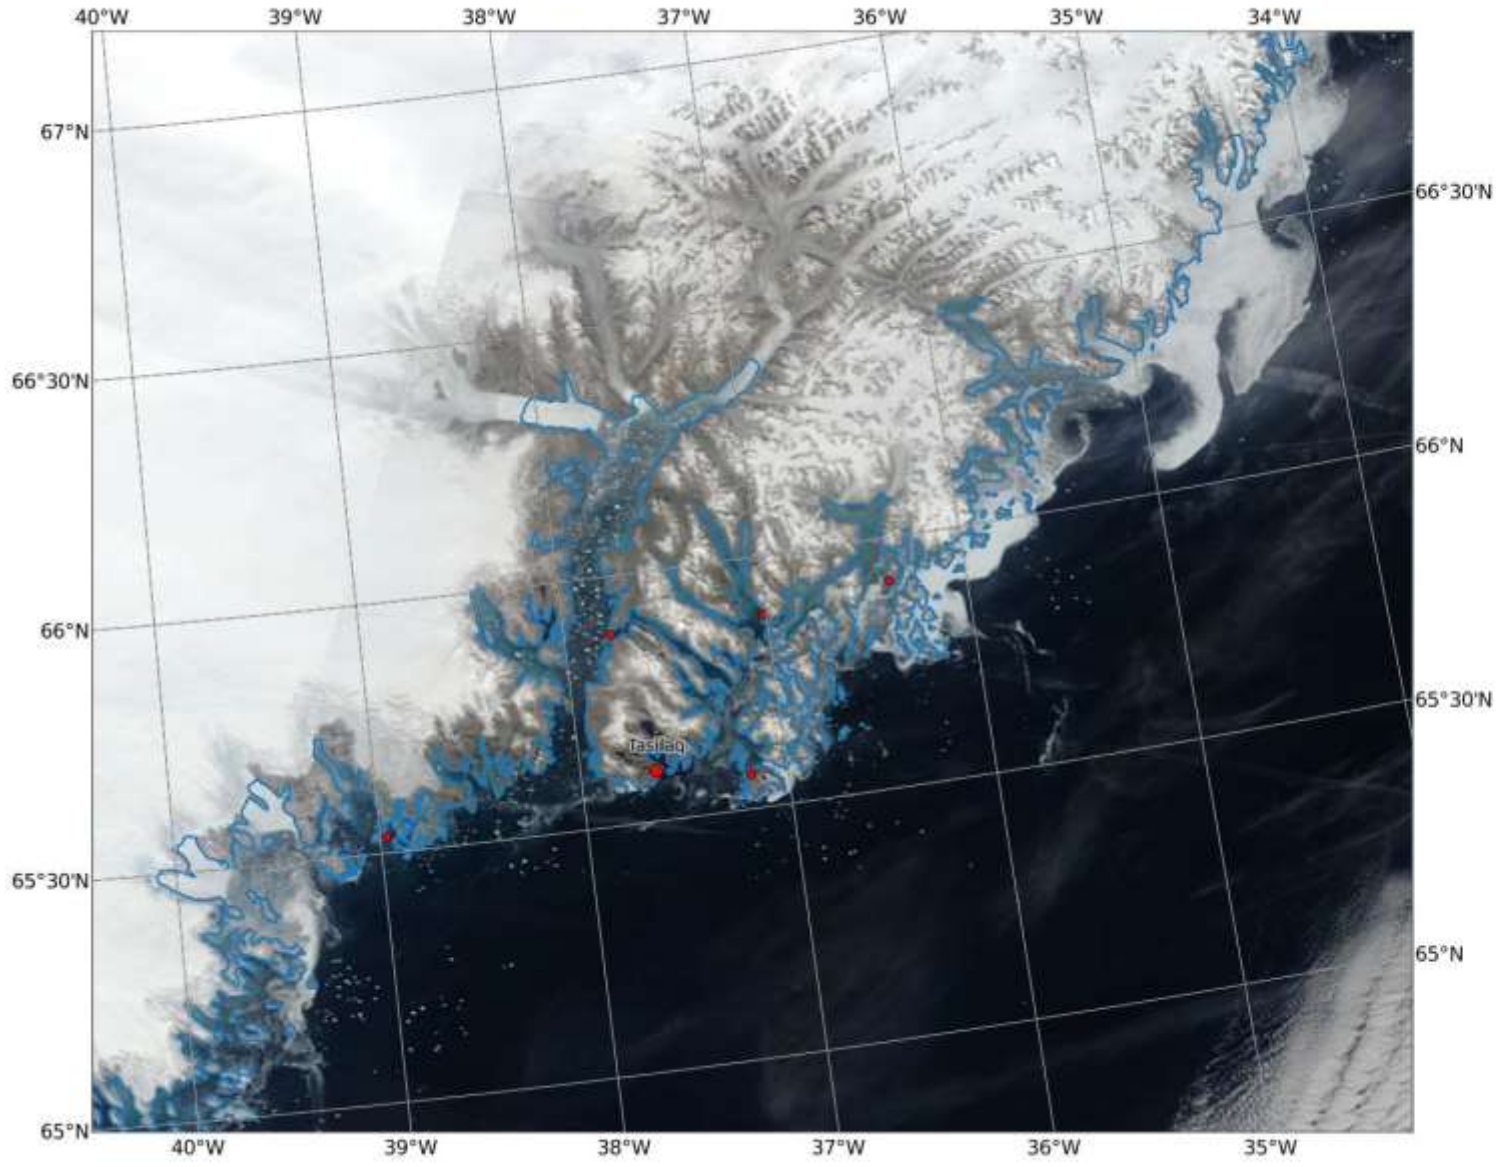

Boreal - July/August 2017

MODIS-Aqua:
2017-07-26

Kangerlussuaq, 26th July

Kangerlussuaq

Kangerlussuaq

Off Nordre Aputiteeq

East Greenland Ice Chart
Valid: 27 July 2017, 19:55 UTC

Sentinel-1B:
2017-07-27

MODIS-Terra:
2017-07-28

MODIS-Terra:
2017-07-29

MODIS-Aqua:
2017-07-30

Ammassalik Fjord, 30th July

Ammassalik Fjord from Tasiilaq

Johan Petersen Fjord and the Ice Cap

Sermilik Fjord

Sermilik Fjord

Tilman's heritage

Kulusuk, 7th August

Glacier de France,
Kangertittivatsiaq

Global Litterbase, a citizen project by the Alfred-Wegener-Institut

Kuumit, Ammassalik Fjord

The sought after piece of equipment

Off Storø Island, 16th August