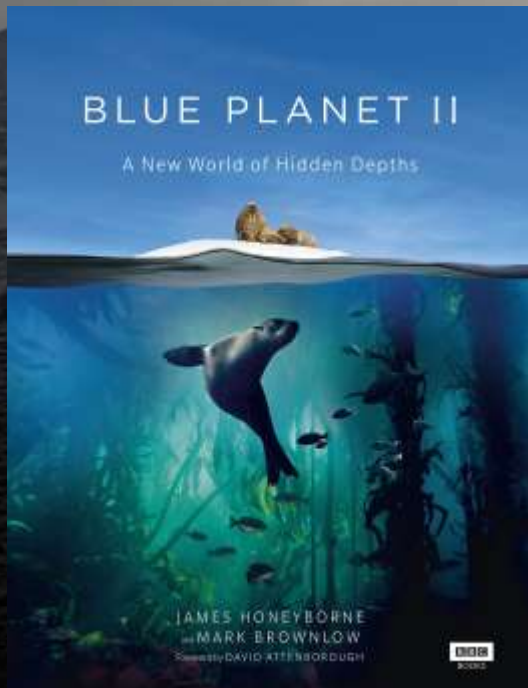

Broadcast and polar science

Mark Brandon

A glowing blue planet with a white polar region, set against a black background. The planet is centered in the frame, with a bright blue ring of light around its circumference. The surface of the planet is dark blue with a white polar region at the bottom. The text "frozen planet" is overlaid in white, lowercase letters across the center of the planet.

frozen planet

If you appear on the box, people think
you know what you are talking about.
It's patently not so

Sir David Attenborough *shatters our illusions — television presenters
are apparently not infallible*

**Sir David Attenborough
Svalbard April 2010**

We are on the Front line

BBC

We should be ready to jump at it