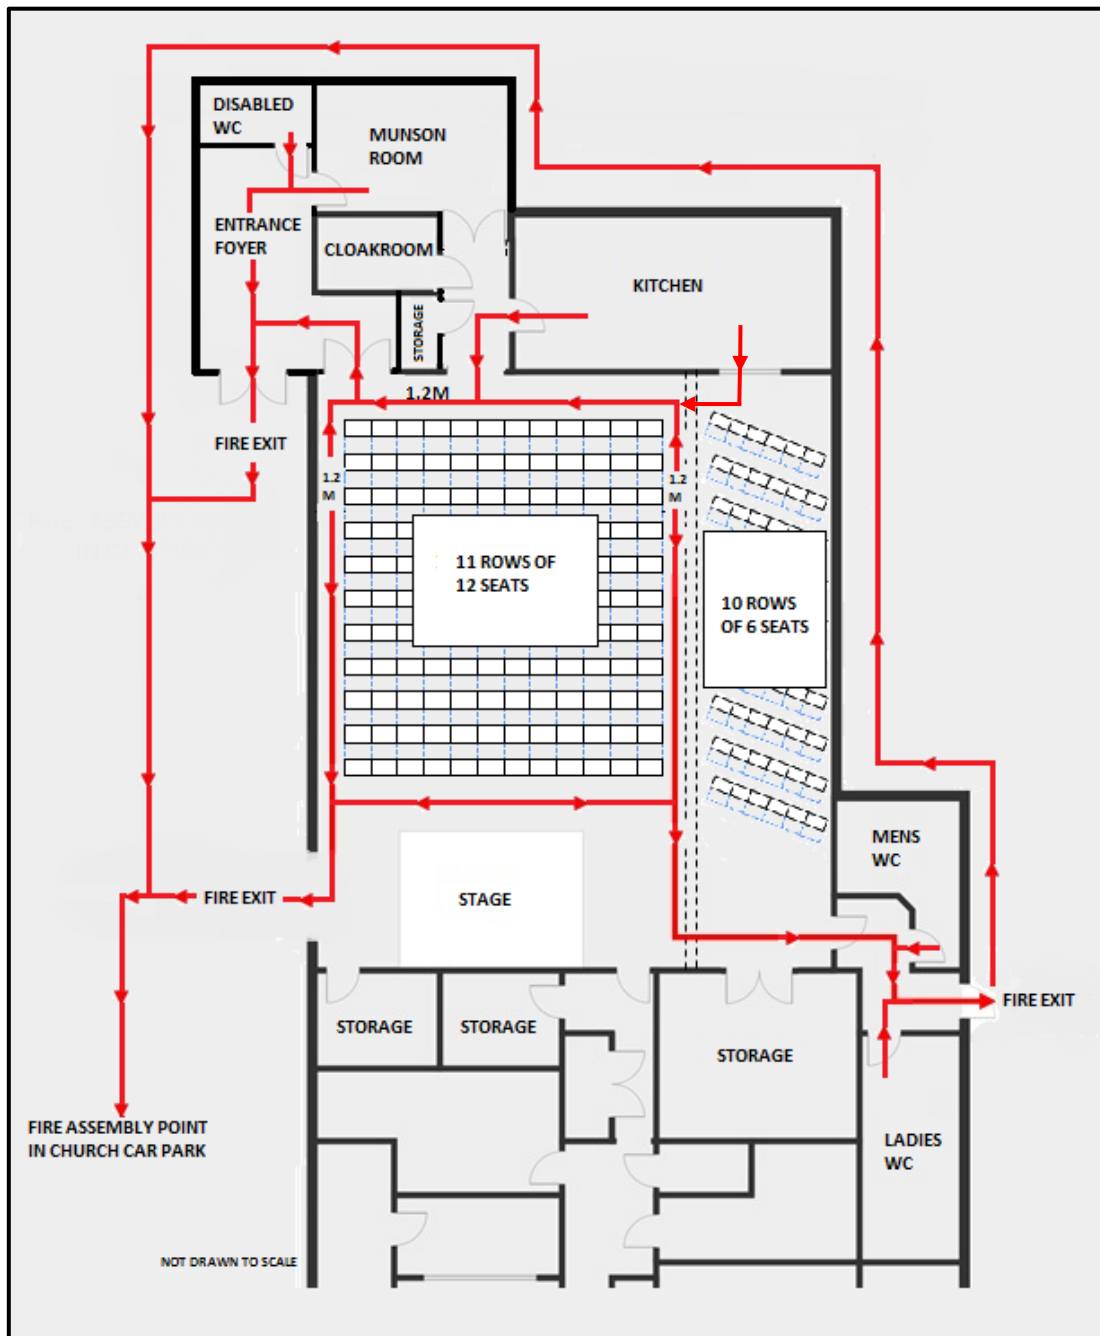

ALRESFORD VILLAGE HALL CAPACITY/FIRE PLAN

MAXIMUM CAPACITY IF TABLES AND/OR DANCING EVENT – 120
MAXIMUM CAPACITY FOR MEETINGS FOLLOWING PLAN BELOW – 180
MUNSON ROOM – MAXIMUM CAPACITY – 20

Alresford Village Hall Management Committee January 2023