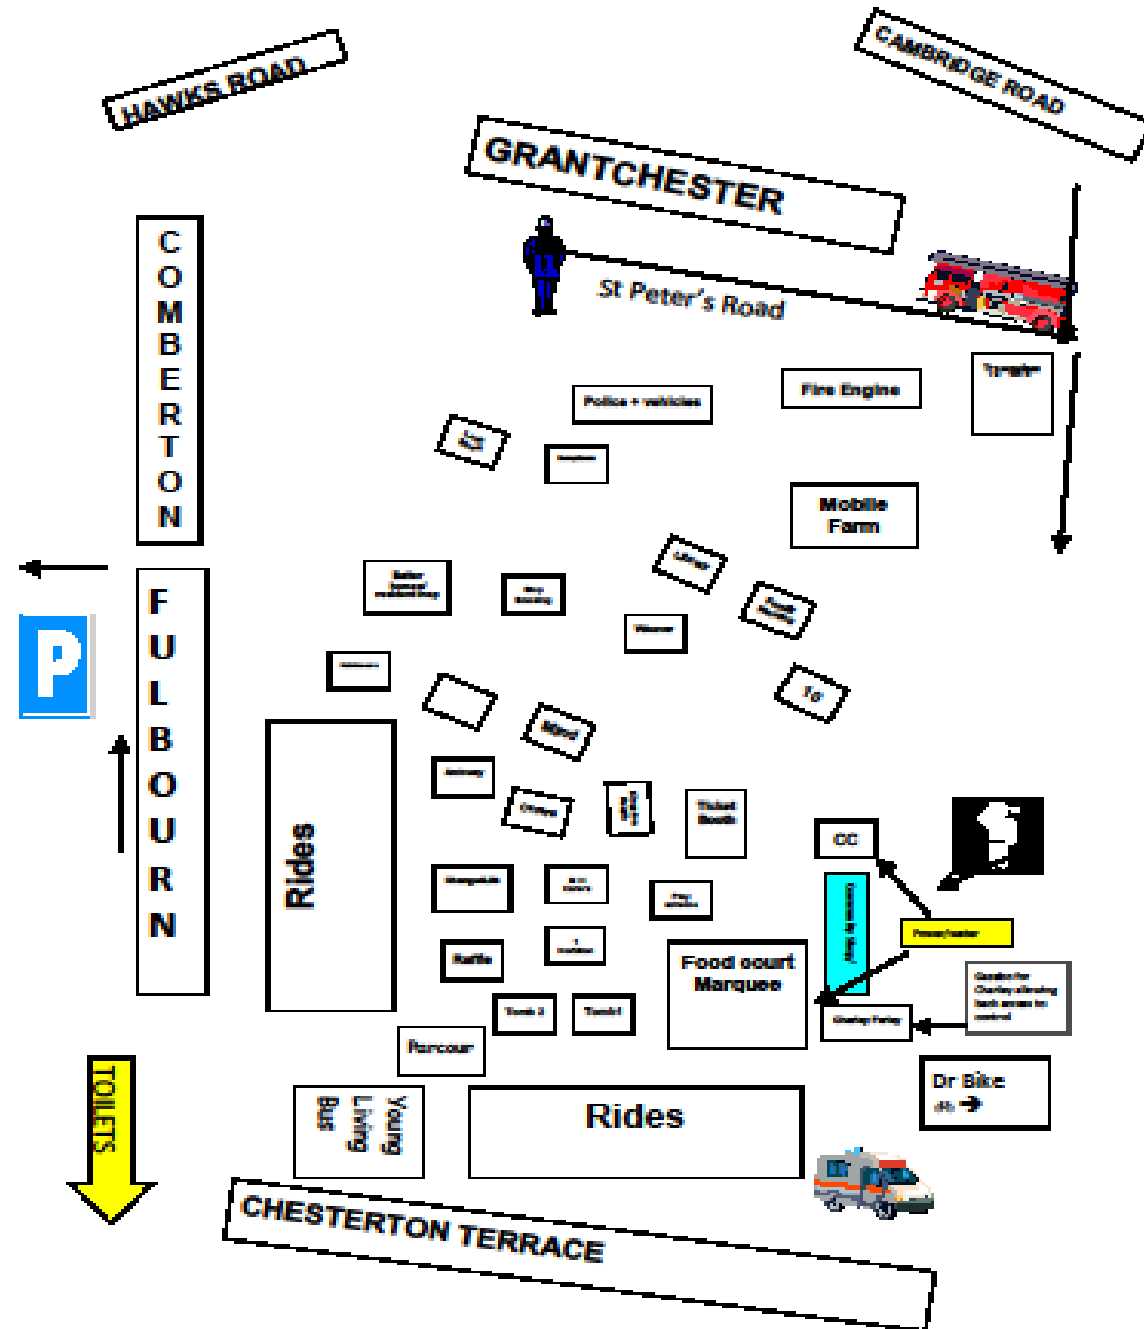

Website: www.e-voice.org.uk/crest

Promoter: D. Gardiner 17 Comberton KT1 3JH
Draw will be held at 3.30pm on 8th September.

Licence No: 141
Madingley Green, KT1 3JH

Tickets £1 each

List of exhibitors

Stall	Name	Stall	Name
1	Fun Day Control	21	Resident Inspectors
2	First Aid	22	
3	BBQ/Refreshments	23	Kingston Carers Network
4	Adult Tombola	24	Right Steps
5	Children's Tombola	25	Mind in Kingston
6	Young Livin' Bus and Parkour	26	Mental Health Carers
7	One Norbiton Working Together	27	Safer Neighbourhood Police
8	CRE Play and Recreation Scheme	28	Surrey Savers
9	Community Connected	29	Domestic Violence Unit
10	Ticket Booth	30	Mobile Farm
11	Family Learning	31	Trampolines
12	Kingston Library & Heritage	32	Weaver
13	Mears	33	Fantasy Hairdresser
14	Giant Slide	34	Dr Bike
15	Bucking Broncho	35	
16	Stop Smoking	36	
17	NHS	37	
18	Change4Life	38	
19	Archway	39	
20	Refugee Action Kingston	40	